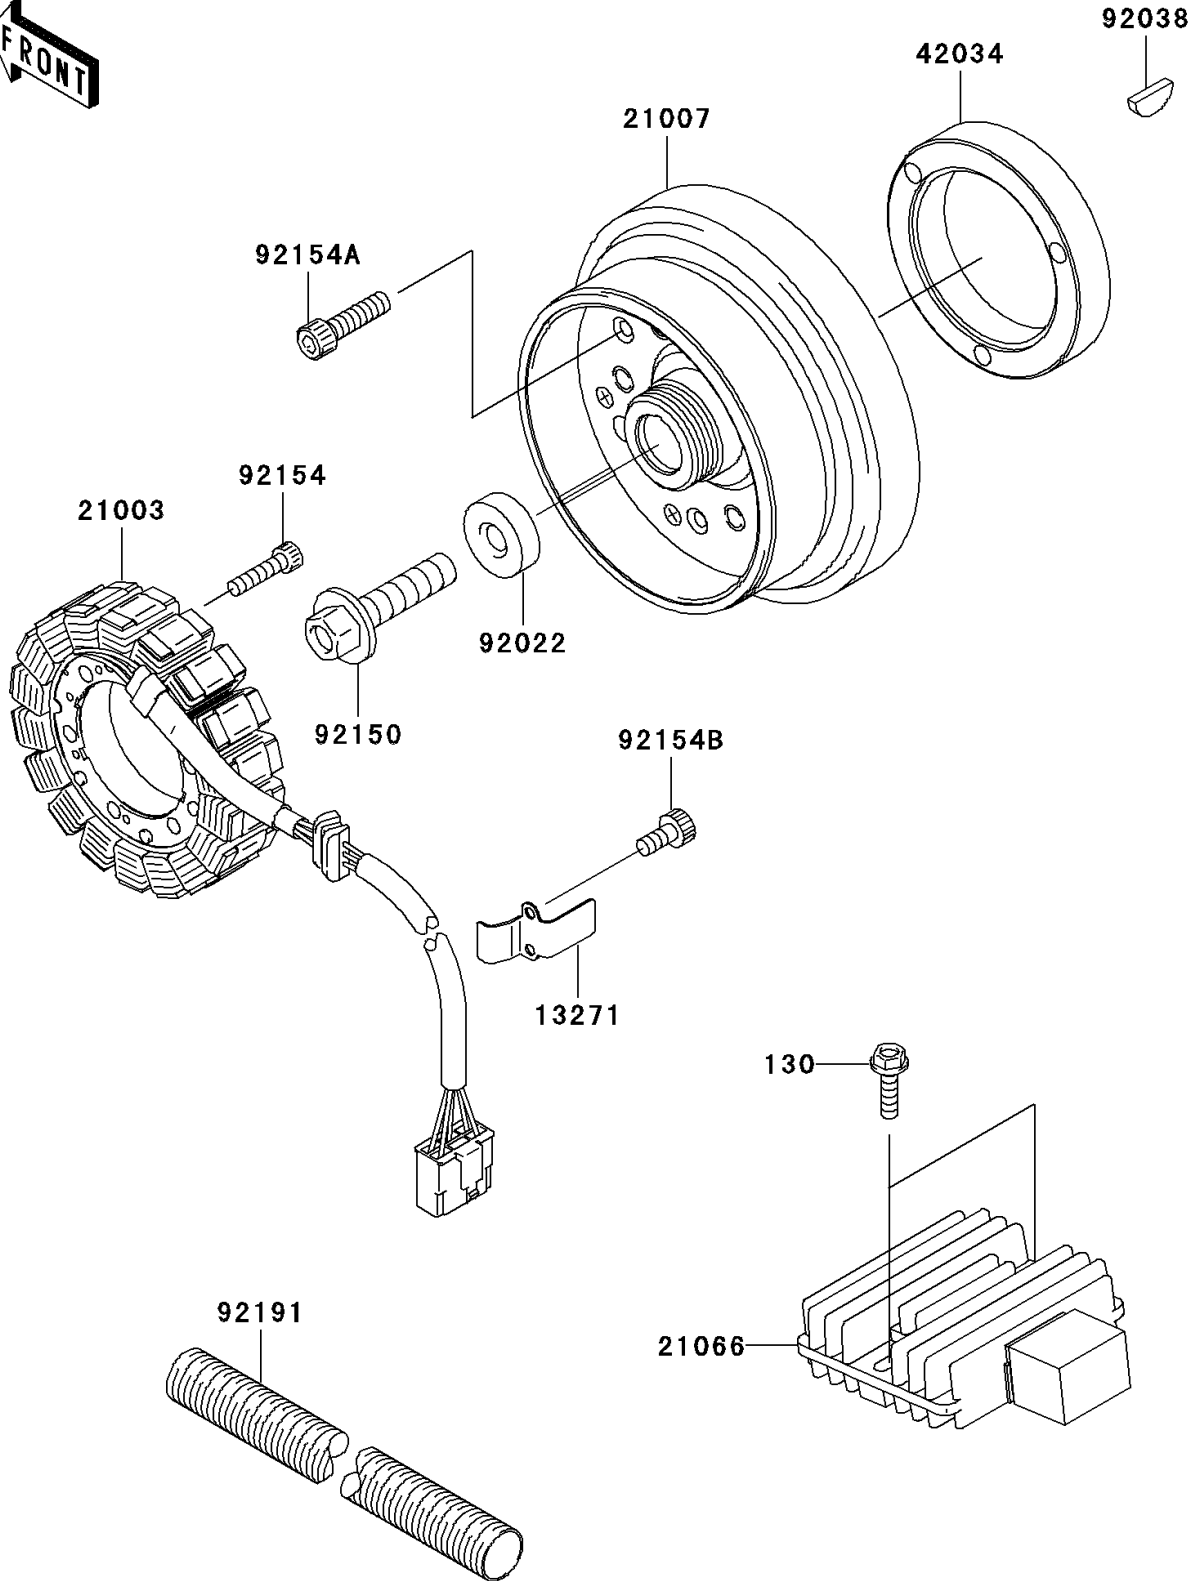

2011 W800 (European) PARTS DIAGRAM

Generator

E1810

2011 W800 (European) PARTS LIST

Generator

ITEM NAME	PART NUMBER	QUANTITY
BOLT-FLANGED,6X22 (Ref # 130)	130BB0622	2
PLATE (Ref # 13271)	13271-1185	1
STATOR (Ref # 21003)	21003-0112	1
ROTOR (Ref # 21007)	21007-0159	1
REGULATOR-VOLTAGE (Ref # 21066)	21066-3718	1
COUPLING (Ref # 42034)	42034-0710	1
WASHER,12X40X6 (Ref # 92022)	92022-1904	1
KEY,WOODRUFF (Ref # 92038)	92038-001	1
BOLT,12X50 (Ref # 92150)	92150-1708	1
BOLT,SOCKET,6X25 (Ref # 92154)	92154-0477	3
BOLT,SOCKET,8X30 (Ref # 92154A)	92154-0502	3
BOLT,SOCKET,5X12 (Ref # 92154B)	92154-0503	2
TUBE (Ref # 92191)	92191-1397	1