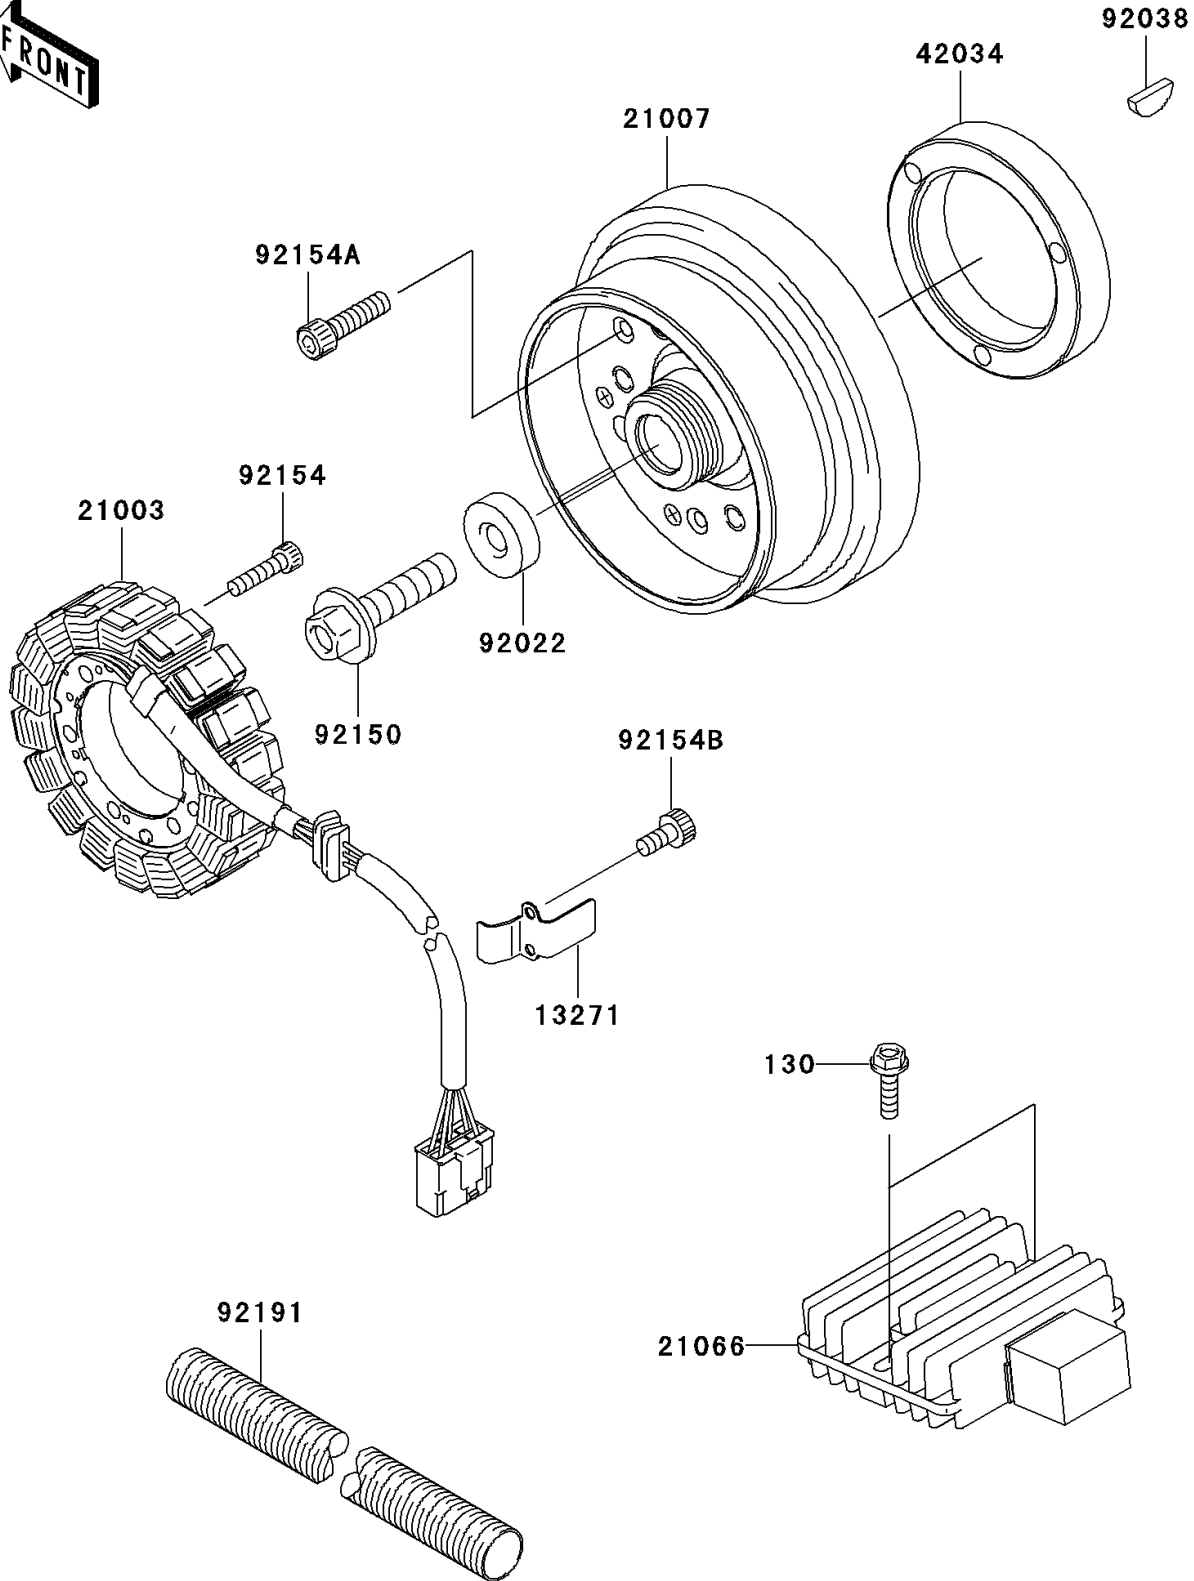

2012 W800 (European) PARTS DIAGRAM

Generator

E1810

2012 W800 (European) PARTS LIST

Generator

ITEM NAME	PART NUMBER	QUANTITY
BOLT-FLANGED,6X22 (Ref # 130)	130BB0622	2
PLATE (Ref # 13271)	13271-1185	1
STATOR (Ref # 21003)	21003-0112	1
ROTOR (Ref # 21007)	21007-0159	1
REGULATOR-VOLTAGE (Ref # 21066)	21066-3718	1
COUPLING (Ref # 42034)	42034-0710	1
WASHER,12X40X6 (Ref # 92022)	92022-1904	1
KEY,WOODRUFF (Ref # 92038)	92038-001	1
BOLT,12X50 (Ref # 92150)	92150-1708	1
BOLT,SOCKET,6X25 (Ref # 92154)	92154-0477	3
BOLT,SOCKET,8X30 (Ref # 92154A)	92154-0502	3
BOLT,SOCKET,5X12 (Ref # 92154B)	92154-0503	2
TUBE (Ref # 92191)	92191-1397	1