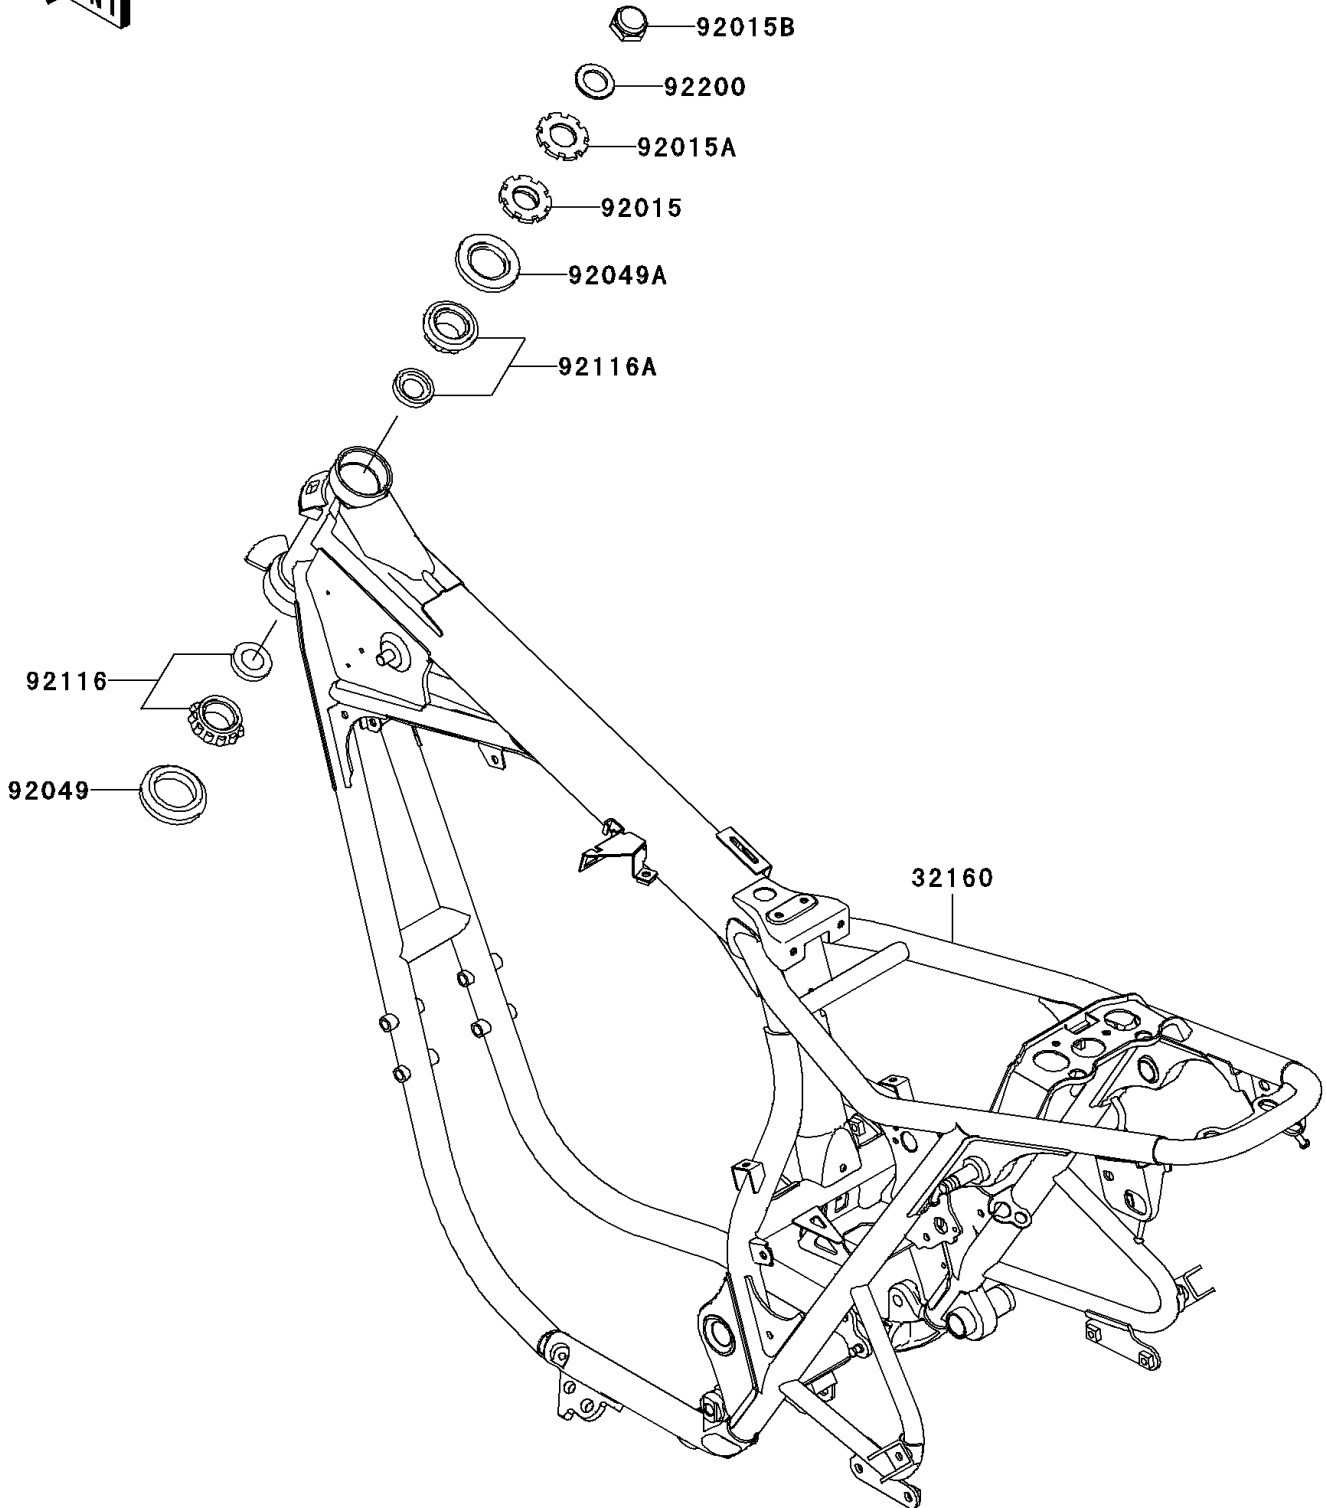

2011 W800 (European) PARTS DIAGRAM

Frame

F2120

2011 W800 (European) PARTS LIST

Frame

| ITEM NAME | PART NUMBER | QUANTITY |
|---|-------------|----------|
| FRAME-COMP (Ref # 32160) | 32160-0529 | 1 |
| NUT,25MM (Ref # 92015) | 92015-1803 | 1 |
| NUT,25MM (Ref # 92015A) | 92015-1810 | 1 |
| NUT,CAP,22MM (Ref # 92015B) | 92015-1873 | 1 |
| SEAL-OIL,XMHE36X52X4J (Ref # 92049) | 92049-1162 | 1 |
| SEAL-OIL,STEERING STEM (Ref # 92049A) | 92049-1214 | 1 |
| BEARING-ROLLER,HR320/28XJ (Ref # 92116) | 92116-1009 | 1 |
| BEARING-ROLLER,HI-CAP32005JR-1 (Ref # 92116A) | 92116-1056 | 1 |
| WASHER,22.5X36X3.2 (Ref # 92200) | 92200-0134 | 1 |