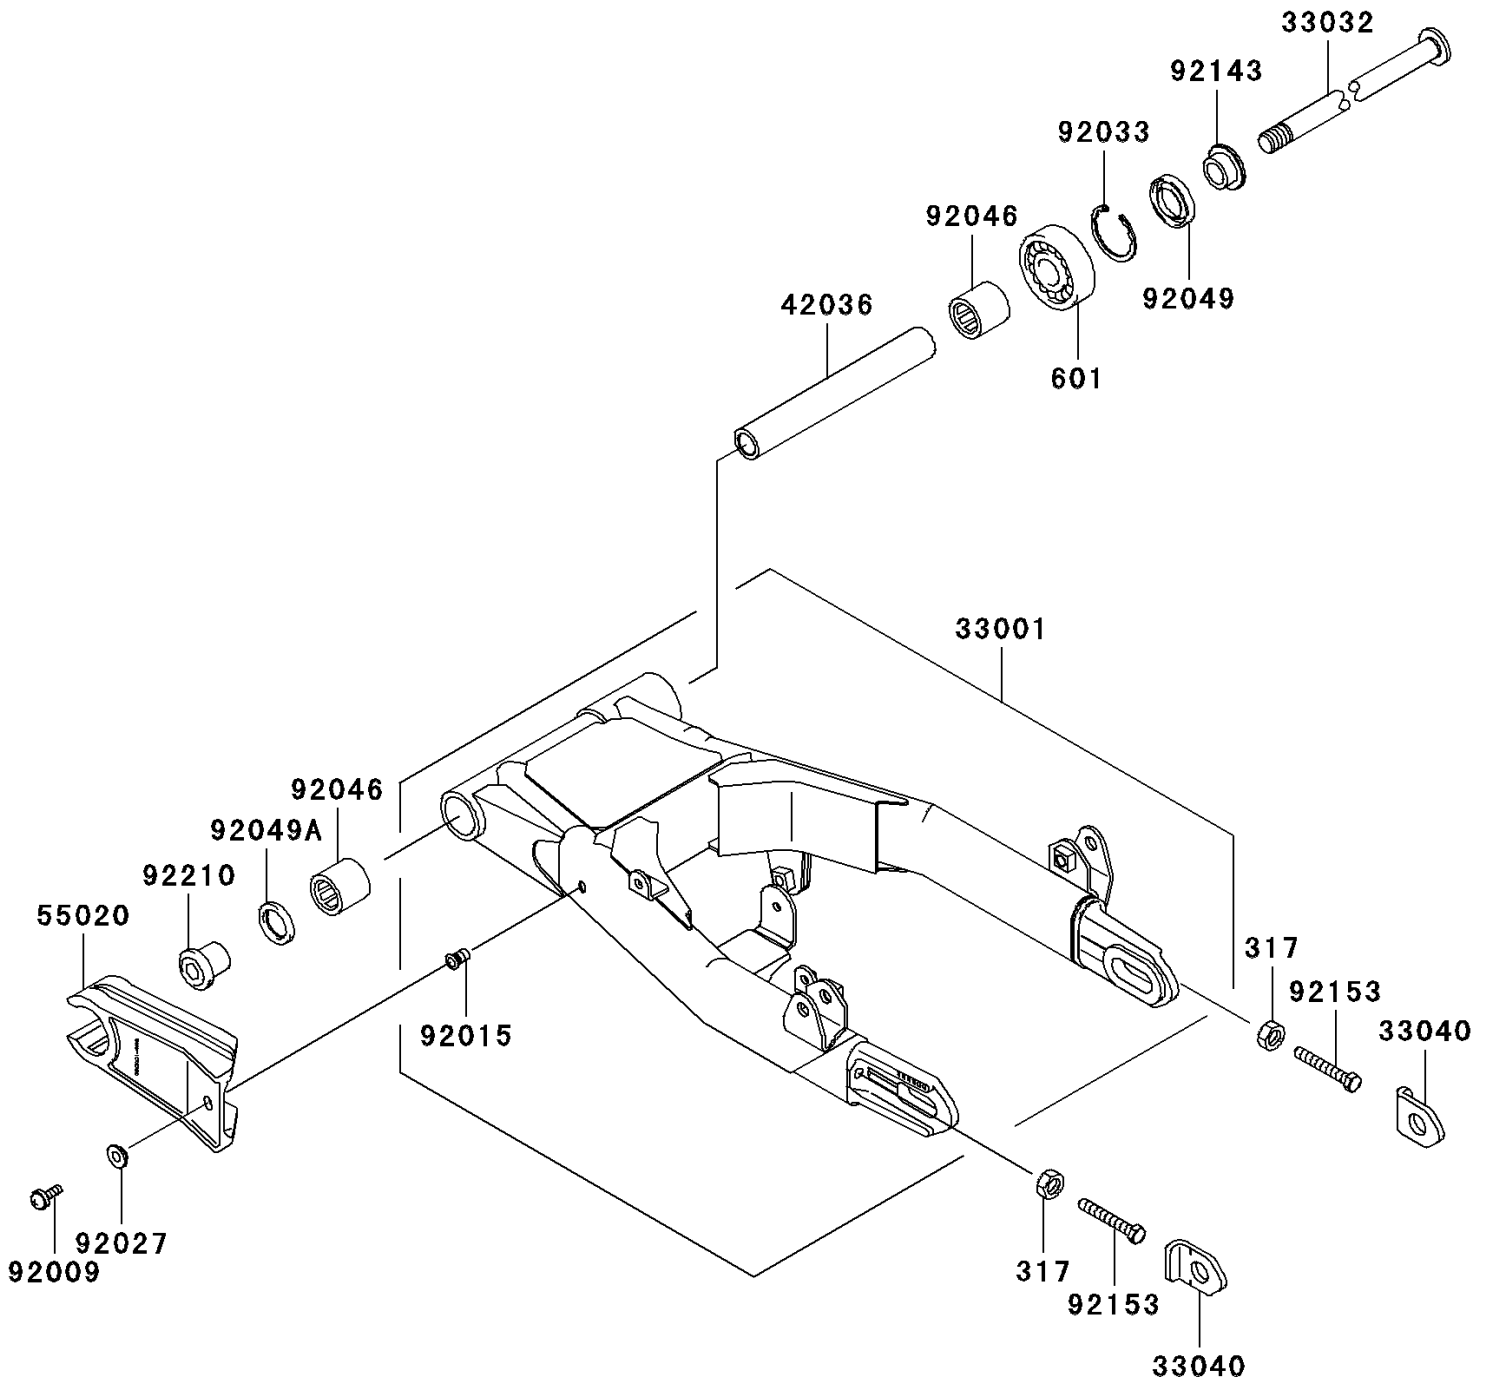

2011 W800 (European) PARTS DIAGRAM

Swingarm

F2141

2011 W800 (European) PARTS LIST

Swingarm

ITEM NAME	PART NUMBER	QUANTITY
NUT-HEX-SMALL,8MM (Ref # 317)	317BA0800	2
BEARING-BALL,#6203 (Ref # 601)	601A6203	1
ARM-COMP-SWING (Ref # 33001)	33001-0566	1
SHAFT-SWING ARM (Ref # 33032)	33032-1192	1
ADJUSTER-CHAIN (Ref # 33040)	33040-0076	2
SLEEVE,SWING ARM,L=186.6 (Ref # 42036)	42036-1352	1
GUARD,CHAIN (Ref # 55020)	55020-1686	1
SCREW,6X18 (Ref # 92009)	92009-1663	1
NUT,POP,6MM,L=15 (Ref # 92015)	92015-1791	1
COLLAR,L=4.5 (Ref # 92027)	92027-1965	1
RING-SNAP,40MM (Ref # 92033)	92033-1040	1
BEARING-NEEDLE,BHTM2530-1 (Ref # 92046)	92046-1035	2
SEAL-OIL (Ref # 92049)	92049-1047	1
SEAL-OIL,MH25334 (Ref # 92049A)	92049-1060	1
COLLAR,RR AXLE,L=14 (Ref # 92143)	92143-1188	1
BOLT,8X55 (Ref # 92153)	92153-1407	2
NUT,PIVOT,16MM (Ref # 92210)	92210-1077	1