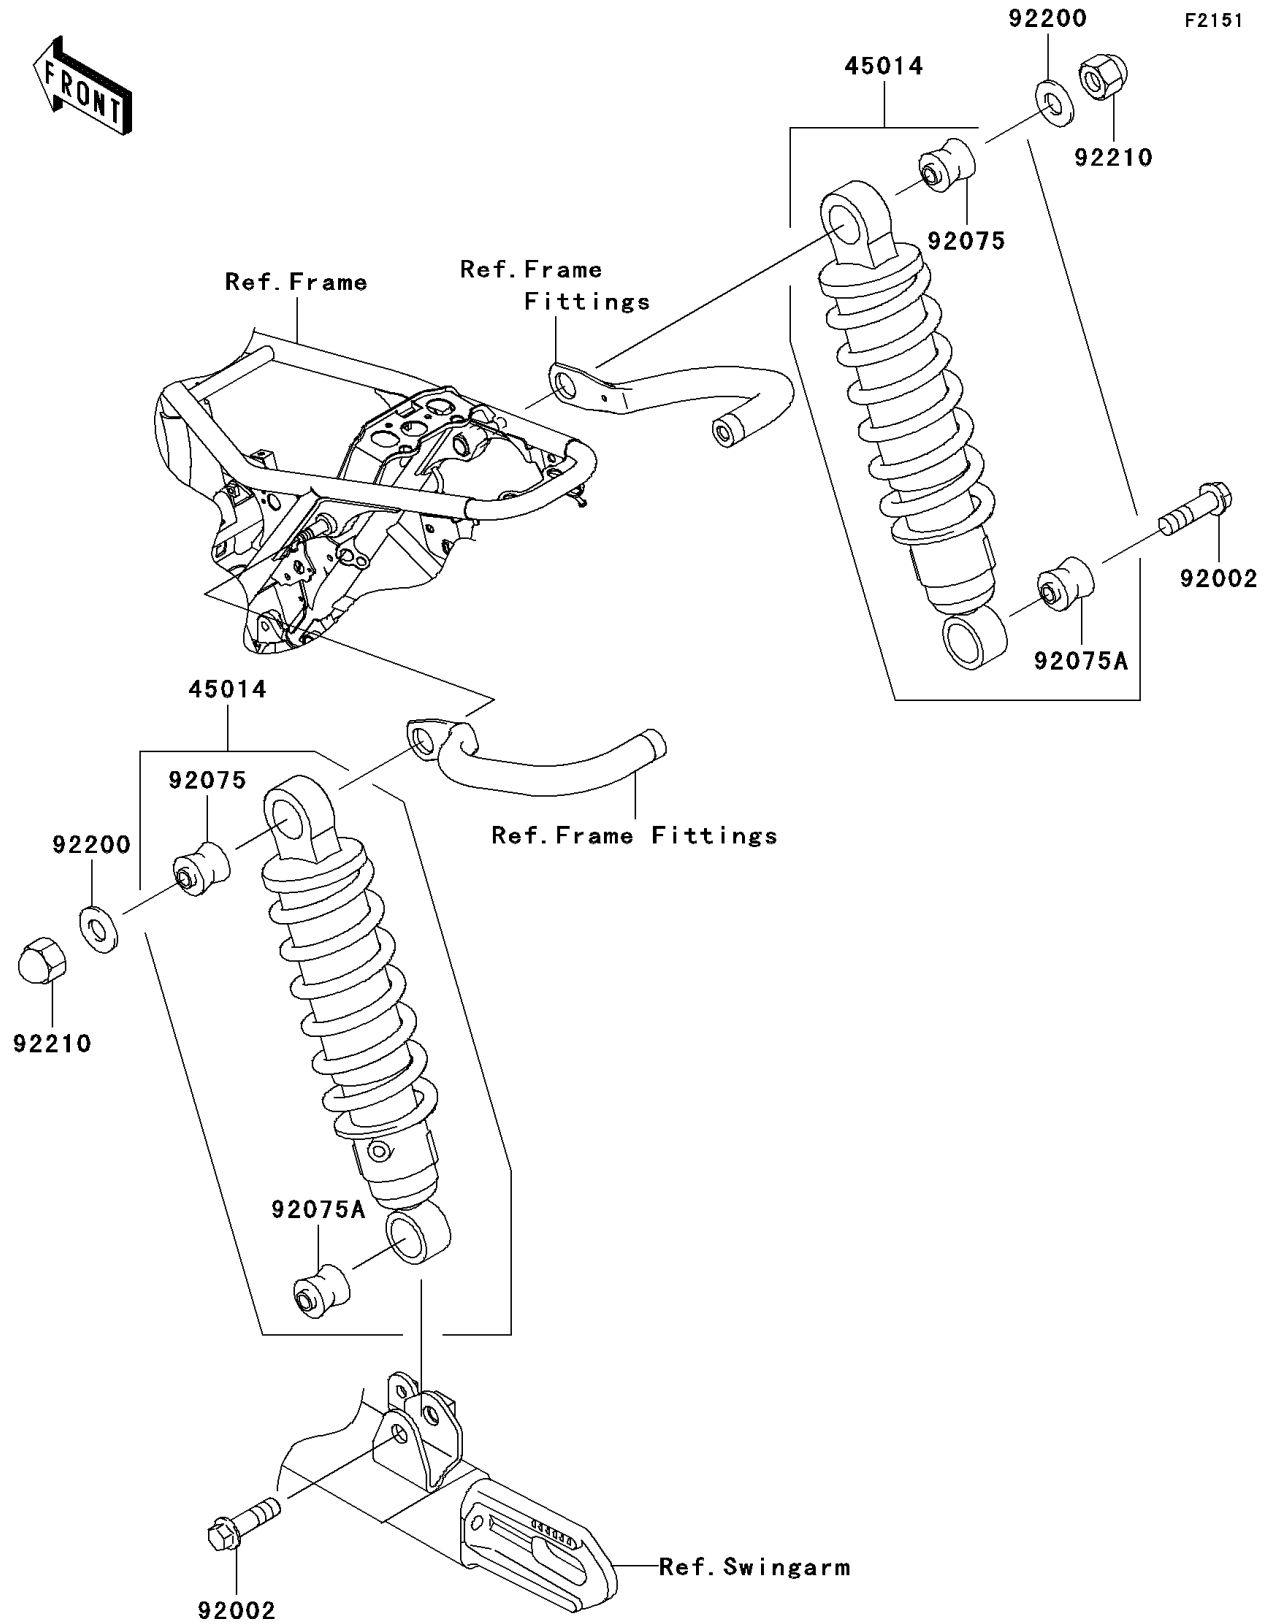

2011 W800 (European) PARTS DIAGRAM

Suspension/Shock Absorber

2011 W800 (European) PARTS LIST

Suspension/Shock Absorber

ITEM NAME	PART NUMBER	QUANTITY
SHOCKABSORBER,BLACK (Ref # 45014)	45014-0316-17D	2
BOLT,FLANGED,10X35 (Ref # 92002)	92002-1829	2
DAMPER,SHOCKABSORBER (Ref # 92075)	92075-1141	2
DAMPER,SHOCKABSORBER (Ref # 92075A)	92075-1586	2
WASHER,12MM (Ref # 92200)	92200-1312	2
NUT,CAP,12MM (Ref # 92210)	92210-1174	2