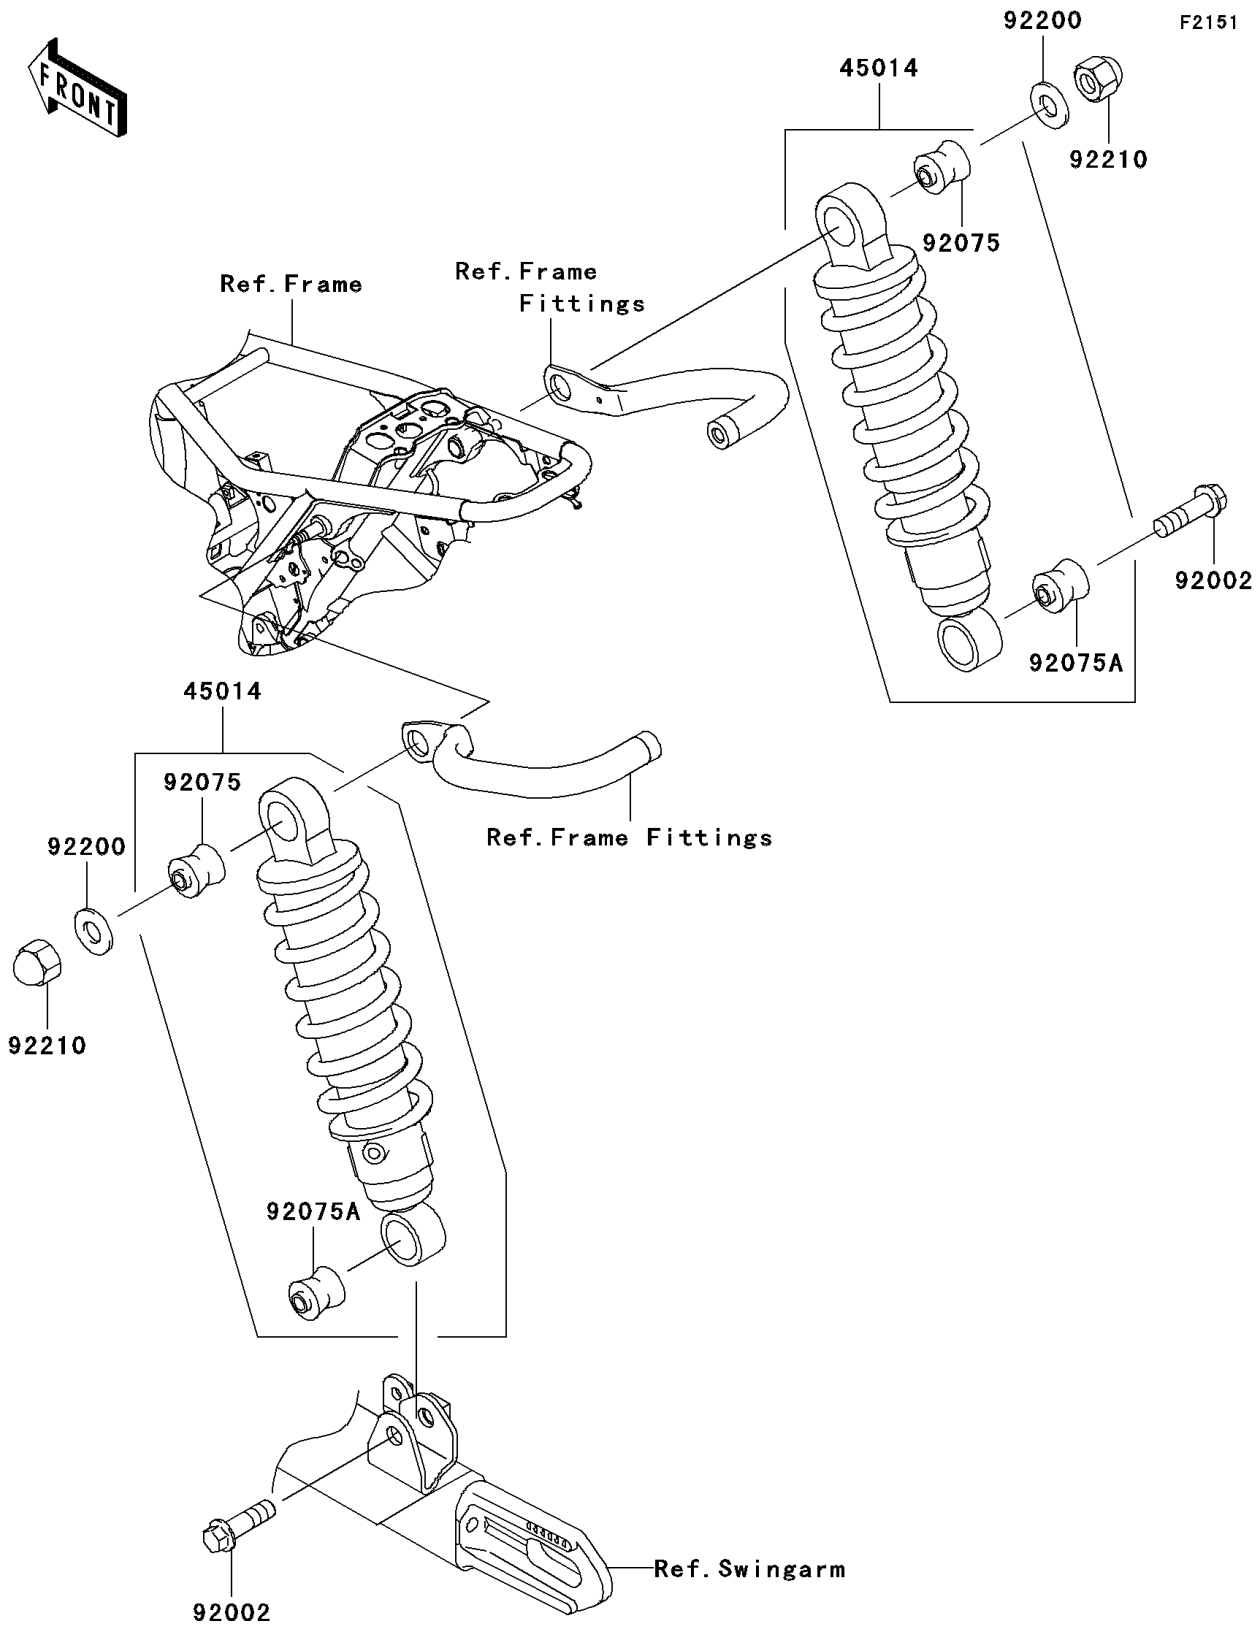

2012 W800 (European) PARTS DIAGRAM

Suspension/Shock Absorber

2012 W800 (European) PARTS LIST

Suspension/Shock Absorber

ITEM NAME	PART NUMBER	QUANTITY
SHOCKABSORBER,BLACK (Ref # 45014)	45014-0316-17D	2
BOLT,FLANGED,10X35 (Ref # 92002)	92002-1829	2
DAMPER,SHOCKABSORBER (Ref # 92075)	92075-1141	2
DAMPER,SHOCKABSORBER (Ref # 92075A)	92075-1586	2
WASHER,12MM (Ref # 92200)	92200-1312	2
NUT,CAP,12MM (Ref # 92210)	92210-1174	2