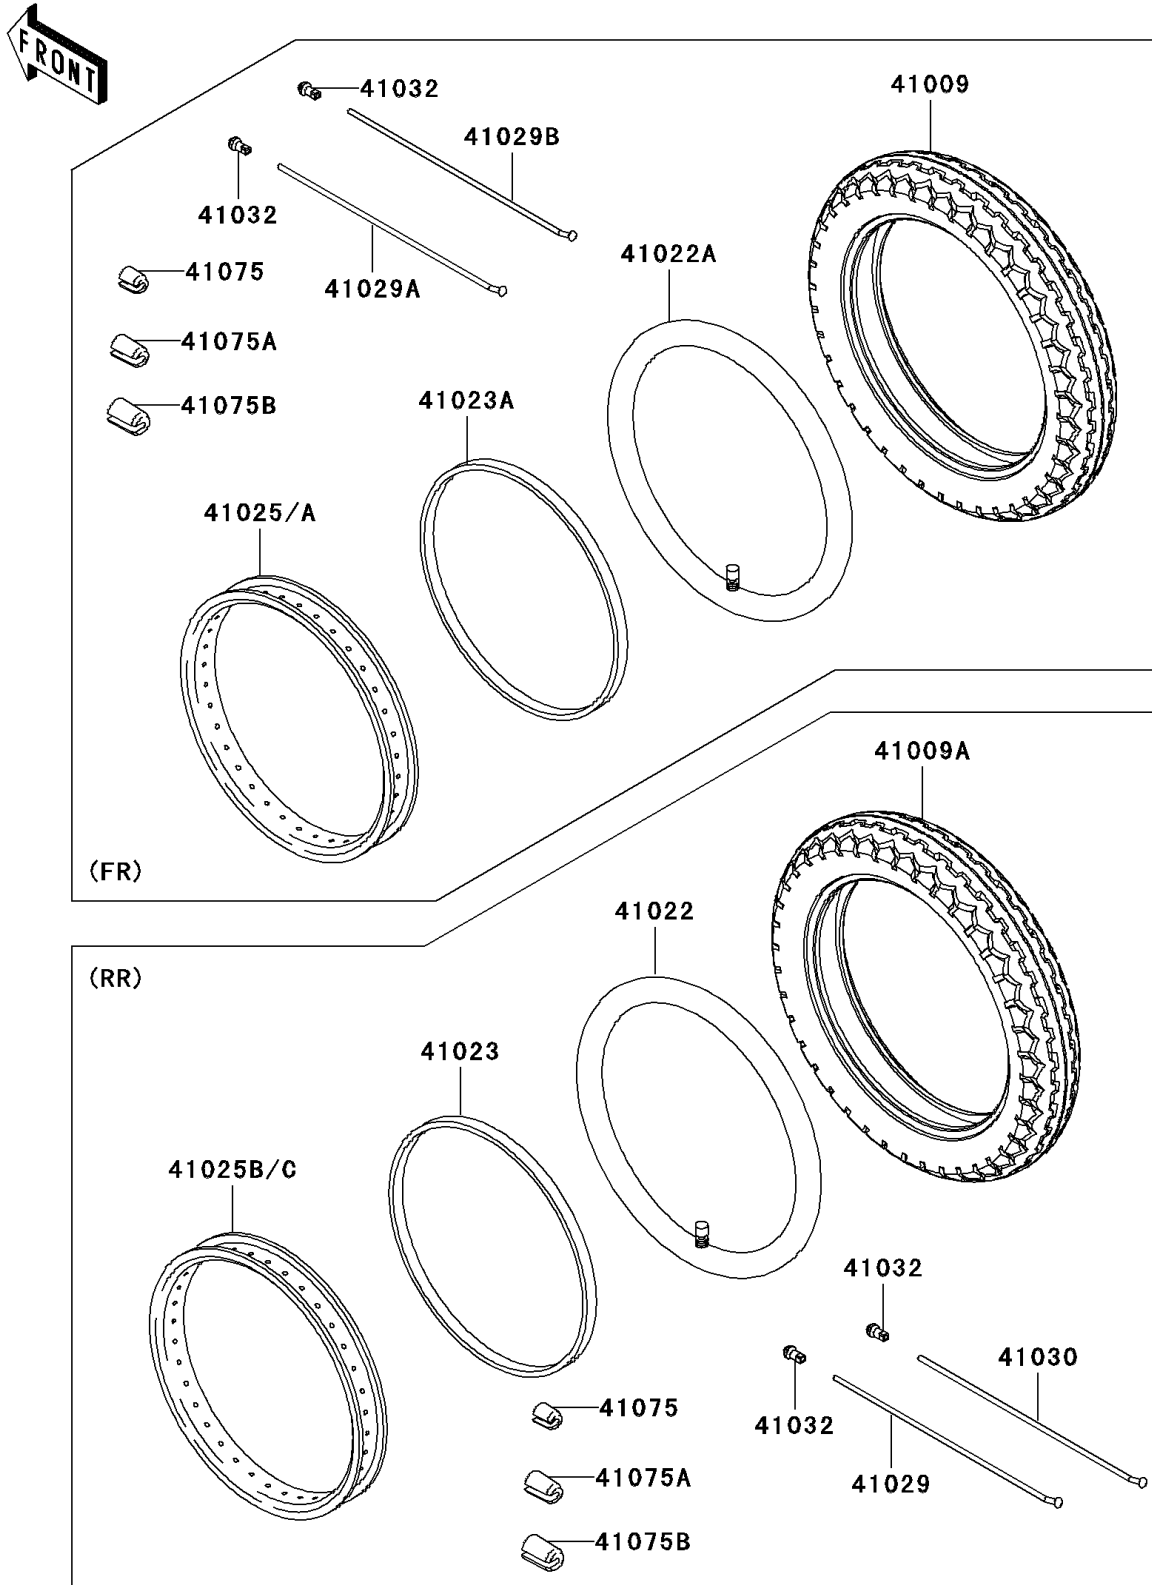

2011 W800 (European) PARTS DIAGRAM

Tires

F2210

2011 W800 (European) PARTS LIST

Tires

ITEM NAME	PART NUMBER	QUANTITY
TIRE,FR,100/90-19 57H,TT100GPG (Ref # 41009)	41009-1351	1
TIRE,RR,130/80-18 66H,TT100GP (Ref # 41009A)	41009-1352	1
TUBE-TIRE,130/80-18(D) (Ref # 41022)	41022-0016	1
TUBE-TIRE,100/90-19(D) (Ref # 41022A)	41022-1129	1
BAND-RIM,100/100-18(D) (Ref # 41023)	41023-1070	1
BAND-RIM,90.100/90-19(D) (Ref # 41023A)	41023-1074	1
RIM,FR,2.15X19,SILVER (Ref # 41025)	41025-1381-WA	1
RIM,RR,2.75X18,SILVER (Ref # 41025B)	41025-1382-WA	1
SPOKE-INNER,RR,149MMX103D (Ref # 41029)	41029-1300	18
SPOKE-INNER,FR,LH,200MMX170D (Ref # 41029A)	41029-1304	18
SPOKE-INNER,FR,RH,183MMX170D (Ref # 41029B)	41029-1305	18
SPOKE-OUTER,RR,148MMX80D (Ref # 41030)	41030-1164	18
NIPPLE-SPOKE (Ref # 41032)	41032-0005	72
BALANCER-WHEEL,10G (Ref # 41075)	41075-0011	AR
BALANCER-WHEEL,20G (Ref # 41075A)	41075-0012	AR
BALANCER-WHEEL,30G (Ref # 41075B)	41075-0013	AR