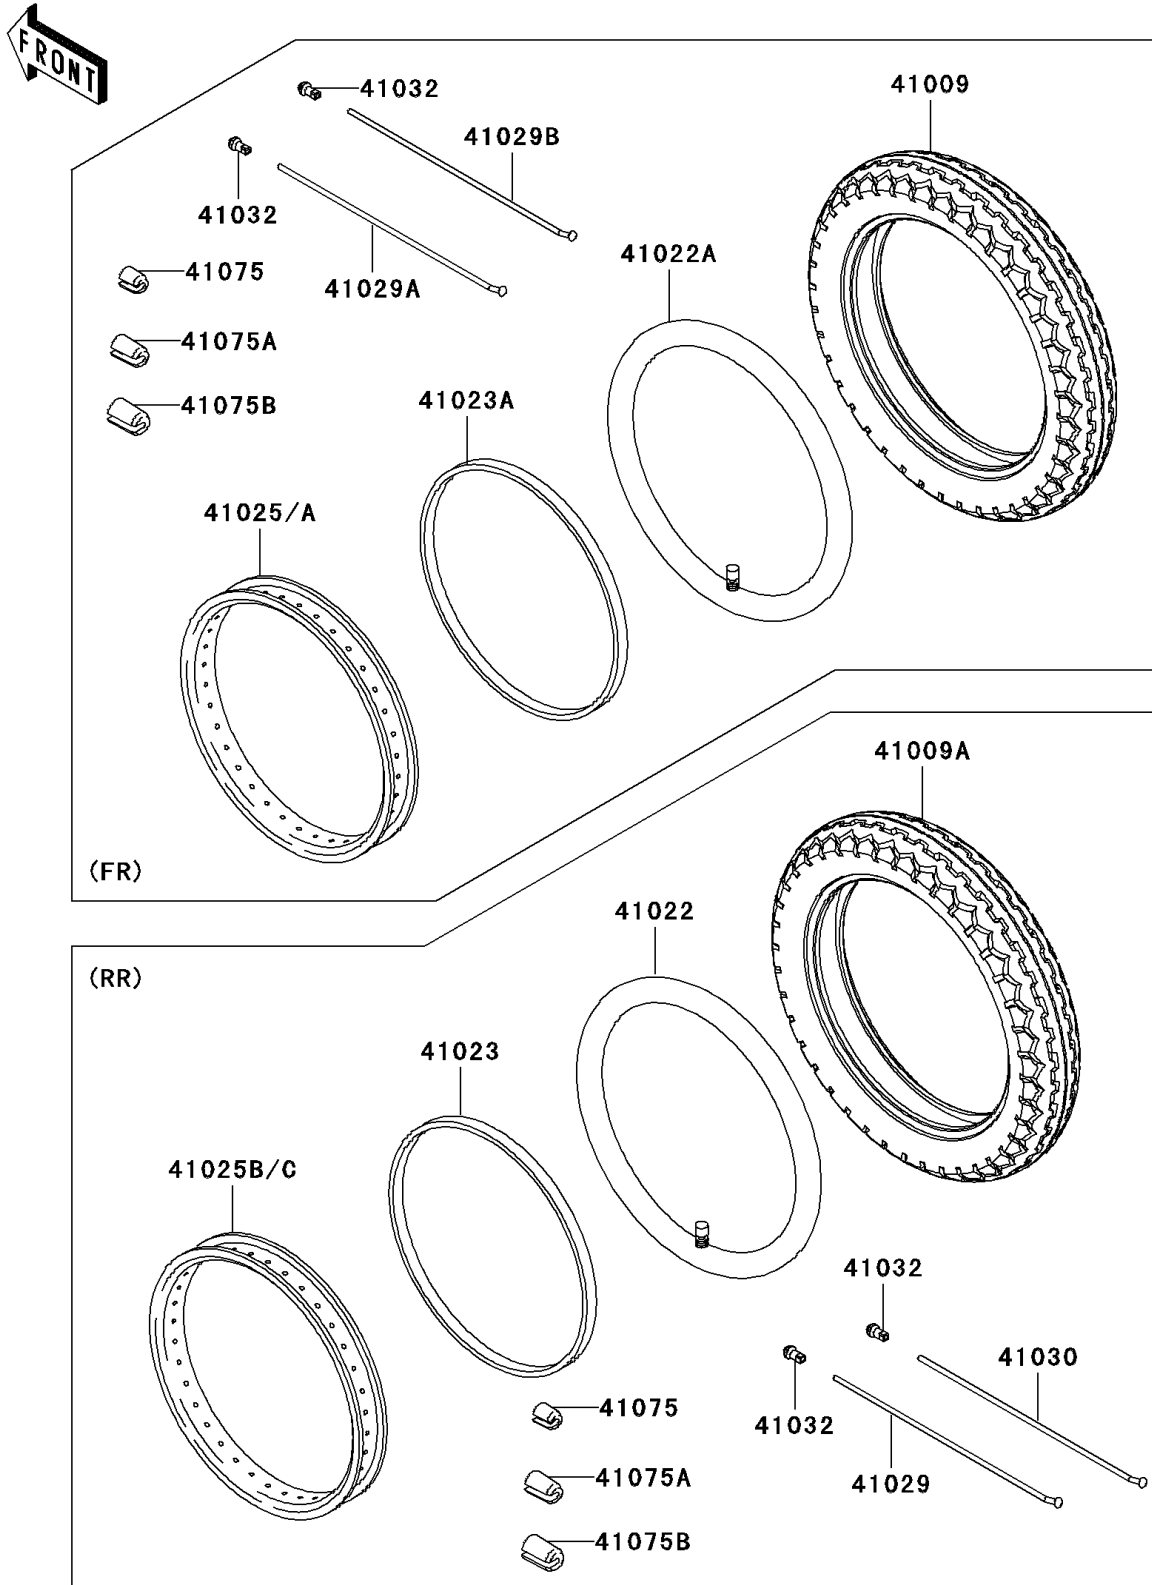

2012 W800 (European) PARTS DIAGRAM

Tires

F2210

2012 W800 (European) PARTS LIST

Tires

ITEM NAME	PART NUMBER	QUANTITY
TIRE,FR,100/90-19 57H,TT100GPG (Ref # 41009)	41009-1351	1
TIRE,RR,130/80-18 66H,TT100GP (Ref # 41009A)	41009-1352	1
TUBE-TIRE,130/80-18(D) (Ref # 41022)	41022-0016	1
TUBE-TIRE,100/90-19(D) (Ref # 41022A)	41022-1129	1
BAND-RIM,100/100-18(D) (Ref # 41023)	41023-1070	1
BAND-RIM,90.100/90-19(D) (Ref # 41023A)	41023-1074	1
RIM,FR,2.15X19,SILVER (Ref # 41025)	41025-1381-WA	1
RIM,RR,2.75X18,SILVER (Ref # 41025B)	41025-1382-WA	1
SPOKE-INNER,RR,149MMX103D (Ref # 41029)	41029-1300	18
SPOKE-INNER,FR,LH,200MMX170D (Ref # 41029A)	41029-1304	18
SPOKE-INNER,FR,RH,183MMX170D (Ref # 41029B)	41029-1305	18
SPOKE-OUTER,RR,148MMX80D (Ref # 41030)	41030-1164	18
NIPPLE-SPOKE (Ref # 41032)	41032-0005	72
BALANCER-WHEEL,10G (Ref # 41075)	41075-0011	AR
BALANCER-WHEEL,20G (Ref # 41075A)	41075-0012	AR
BALANCER-WHEEL,30G (Ref # 41075B)	41075-0013	AR