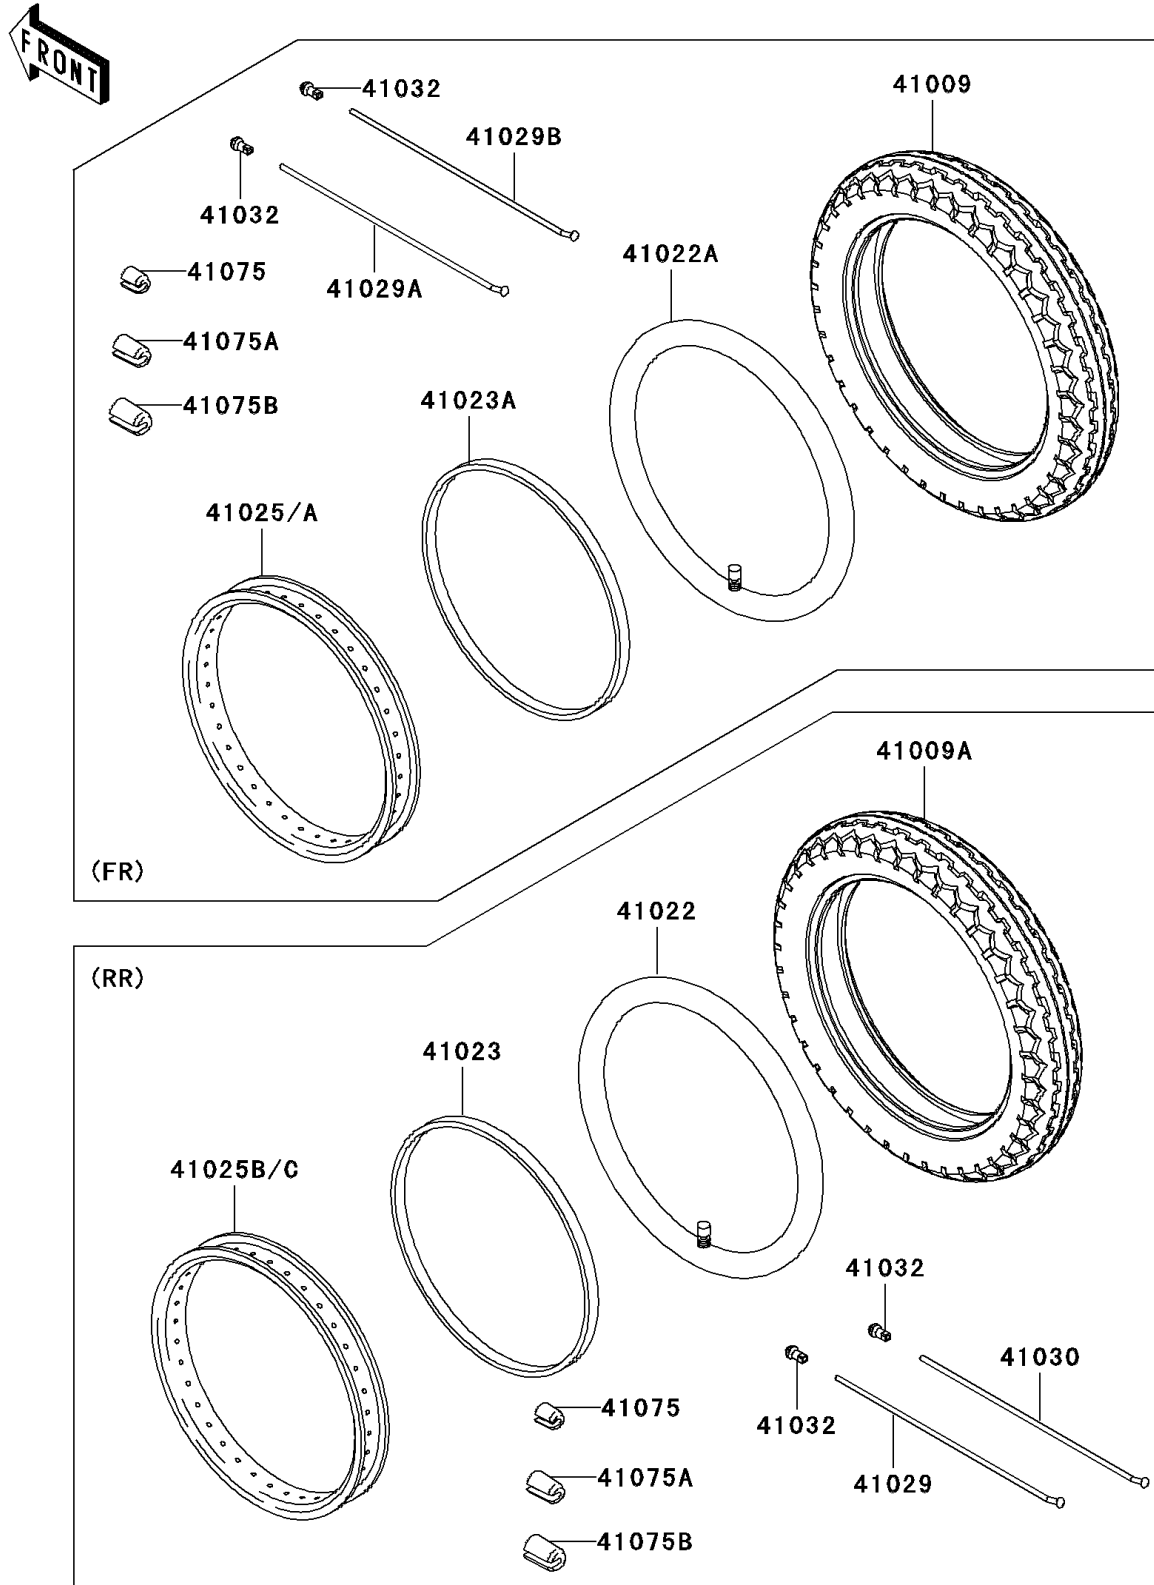

2012 W800 (European) PARTS DIAGRAM

Tires

F2210

2012 W800 (European) PARTS LIST

Tires

ITEM NAME	PART NUMBER	QUANTITY
TIRE,FR,100/90-19 57H,TT100GPG (Ref # 41009)	41009-1351	1
TIRE,RR,130/80-18 66H,TT100GP (Ref # 41009A)	41009-1352	1
TUBE-TIRE,130/80-18(D) (Ref # 41022)	41022-0016	1
TUBE-TIRE,100/90-19(D) (Ref # 41022A)	41022-1129	1
BAND-RIM,100/100-18(D) (Ref # 41023)	41023-1070	1
BAND-RIM,90.100/90-19(D) (Ref # 41023A)	41023-1074	1
RIM,FR,2.15X19,GOLD (Ref # 41025A)	41025-1381-WB	1
RIM,RR,2.75X18,GOLD (Ref # 41025C)	41025-1382-WB	1
SPOKE-INNER,RR,149MMX103D (Ref # 41029)	41029-1300	18
SPOKE-INNER,FR,LH,200MMX170D (Ref # 41029A)	41029-1304	18
SPOKE-INNER,FR,RH,183MMX170D (Ref # 41029B)	41029-1305	18
SPOKE-OUTER,RR,148MMX80D (Ref # 41030)	41030-1164	18
NIPPLE-SPOKE (Ref # 41032)	41032-0005	72
BALANCER-WHEEL,10G (Ref # 41075)	41075-0011	AR
BALANCER-WHEEL,20G (Ref # 41075A)	41075-0012	AR
BALANCER-WHEEL,30G (Ref # 41075B)	41075-0013	AR