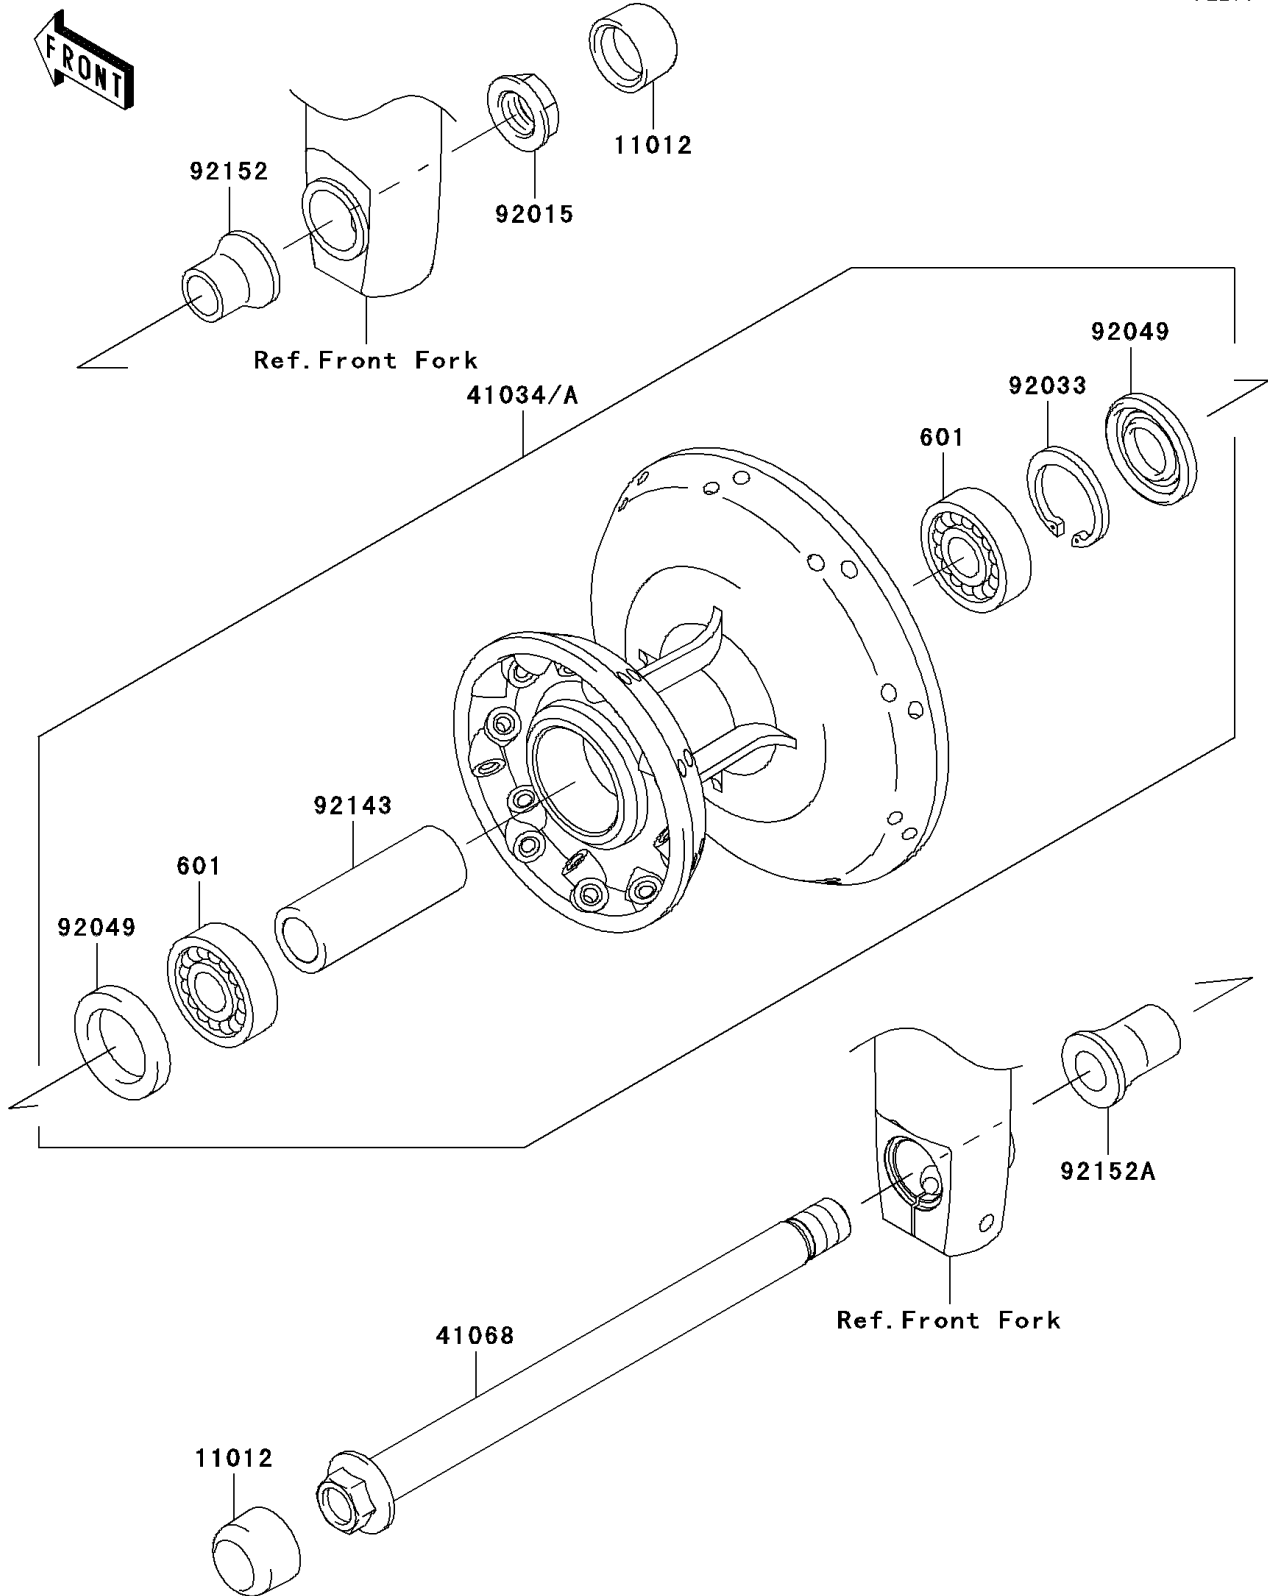

2011 W800 (European) PARTS DIAGRAM

Front Hub

F2230

2011 W800 (European) PARTS LIST

Front Hub

ITEM NAME	PART NUMBER	QUANTITY
BEARING-BALL,#6203UG (Ref # 601)	601B6203UG	2
CAP,AXLE NUT (Ref # 11012)	11012-1591	2
DRUM-ASSY,FRONT BRAKE,SILVER (Ref # 41034A)	41034-1322-458	1
AXLE,FR,16X232 (Ref # 41068)	41068-0086	1
NUT,16MM (Ref # 92015)	92015-1465	1
RING-SNAP,40MM (Ref # 92033)	92033-1040	1
SEAL-OIL,AG1258AO (Ref # 92049)	92049-1110	2
COLLAR,17.2X25X69 (Ref # 92143)	92143-1208	1
COLLAR,FR AXLE,RH,L=25.5 (Ref # 92152)	92152-1160	1
COLLAR,FR AXLE,LH,L=31.5 (Ref # 92152A)	92152-1307	1