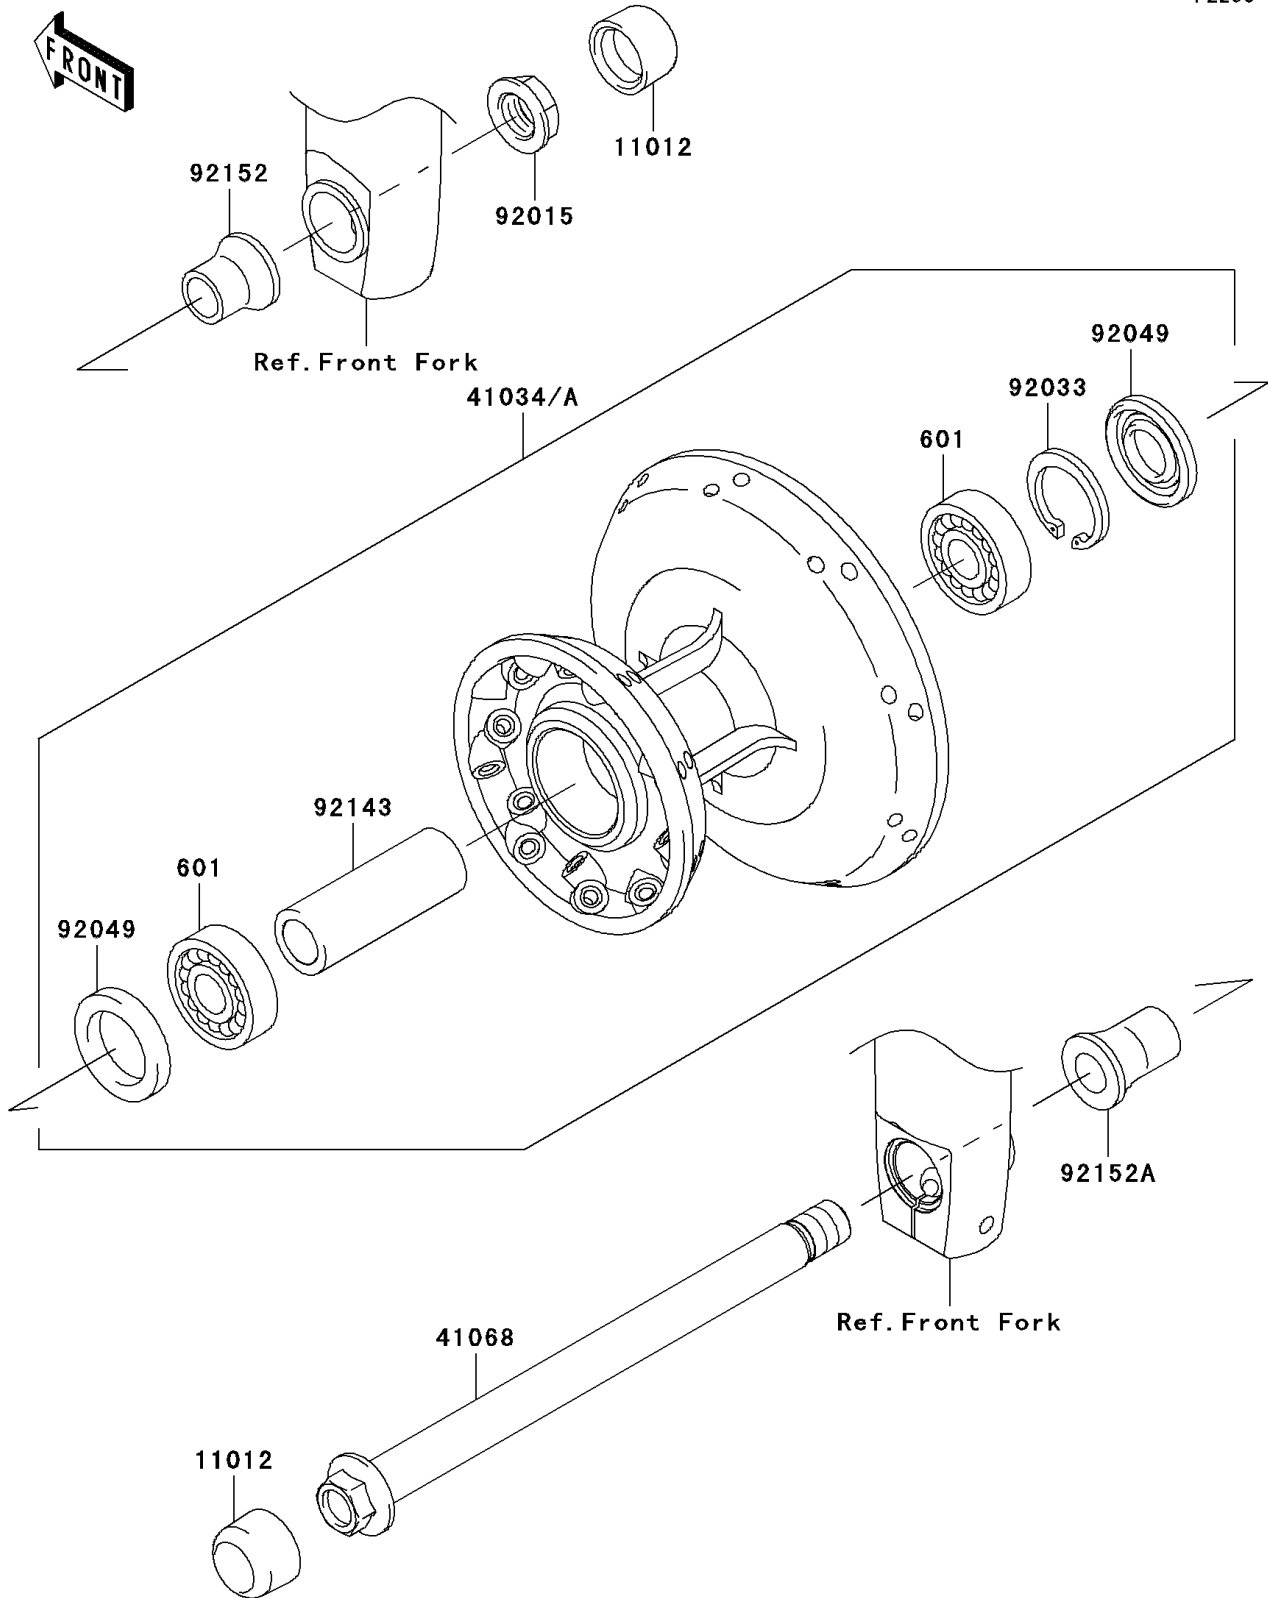

2012 W800 (European) PARTS DIAGRAM

Front Hub

F2230

2012 W800 (European) PARTS LIST

Front Hub

ITEM NAME	PART NUMBER	QUANTITY
BEARING-BALL,#6203UG (Ref # 601)	601B6203UG	2
CAP,AXLE NUT (Ref # 11012)	11012-1591	2
DRUM-ASSY,FRONT BRAKE,BLACK (Ref # 41034)	41034-1322-10	1
AXLE,FR,16X232 (Ref # 41068)	41068-0086	1
NUT,16MM (Ref # 92015)	92015-1465	1
RING-SNAP,40MM (Ref # 92033)	92033-1040	1
SEAL-OIL,AG1258AO (Ref # 92049)	92049-1110	2
COLLAR,17.2X25X69 (Ref # 92143)	92143-1208	1
COLLAR,FR AXLE,RH,L=25.5 (Ref # 92152)	92152-1160	1
COLLAR,FR AXLE,LH,L=31.5 (Ref # 92152A)	92152-1307	1