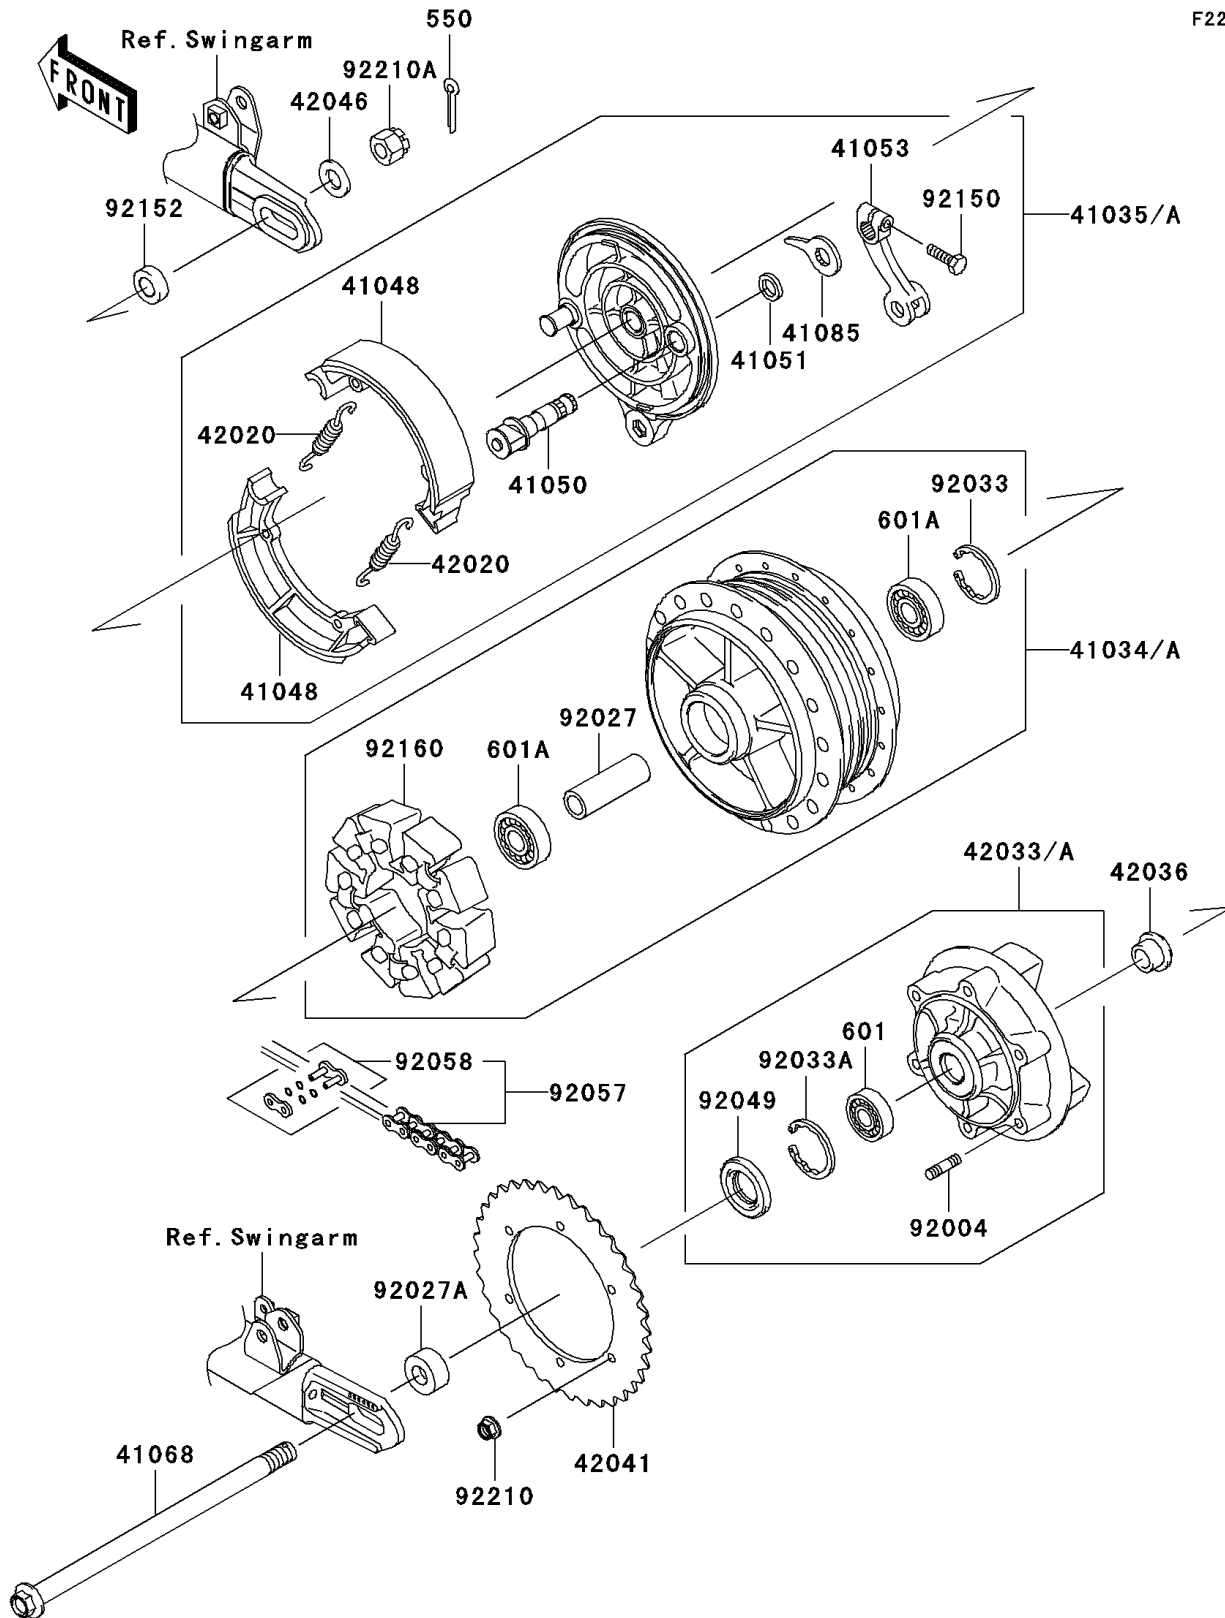

2011 W800 (European) PARTS DIAGRAM

Rear Hub

F2240

2011 W800 (European) PARTS LIST

Rear Hub

ITEM NAME	PART NUMBER	QUANTITY
PIN-COTTER,4.0X35 (Ref # 550)	550AA4035	1
BEARING-BALL,#6205G (Ref # 601)	601B6205G	1
BEARING-BALL,#6303UG (Ref # 601A)	601B6303UG	2
DRUM-ASSY,REAR BRAKE,SILVER (Ref # 41034A)	41034-0070-458	1
PANEL-ASSY-BRAKE (Ref # 41035)	41035-0087	1
SHOE-BRAKE (Ref # 41048)	41048-1130	2
CAM-BRAKE (Ref # 41050)	41050-1065	1
SEAL,BRAKE CAM (Ref # 41051)	41051-003	1
LEVER-BRAKE CAM (Ref # 41053)	41053-1093	1
AXLE,RR,16X267 (Ref # 41068)	41068-0088	1
INDICATOR (Ref # 41085)	41085-1060	1
SPRING,BRAKE SHOE (Ref # 42020)	42020-004	2
COUPLING-ASSY,RR HUB (Ref # 42033A)	42033-0052	1
SLEEVE,RR AXLE,L=22 (Ref # 42036)	42036-1233	1
SPROCKET-HUB,37T (Ref # 42041)	42041-0093	1
WASHER,17.3X32X3.2 (Ref # 42046)	42046-009	1
STUD,10X19 (Ref # 92004)	92004-0028	6
COLLAR,L=104 (Ref # 92027)	92027-1714	1
COLLAR,RR HUB (Ref # 92027A)	92027-1784	1
RING-SNAP,47MM (Ref # 92033)	92033-1042	1
RING-SNAP,52MM (Ref # 92033A)	92033-1043	1
SEAL-OIL (Ref # 92049)	92049-1287	1
CHAIN,DRIVE,EK520MVXLX104L (Ref # 92057)	92057-0213	1
JOINT-CHAIN,DRIVE (Ref # 92058)	92058-0021	1
BOLT,8X27 (Ref # 92150)	92150-1797	1
COLLAR,17.2X30X9.5 (Ref # 92152)	92152-0916	1
DAMPER,SHOCK,RR HUB (Ref # 92160)	92160-1524	1
NUT,LOCK,FLANGED,10MM (Ref # 92210)	92210-0276	6
NUT,CASTLE,16MM (Ref # 92210A)	92210-1171	1