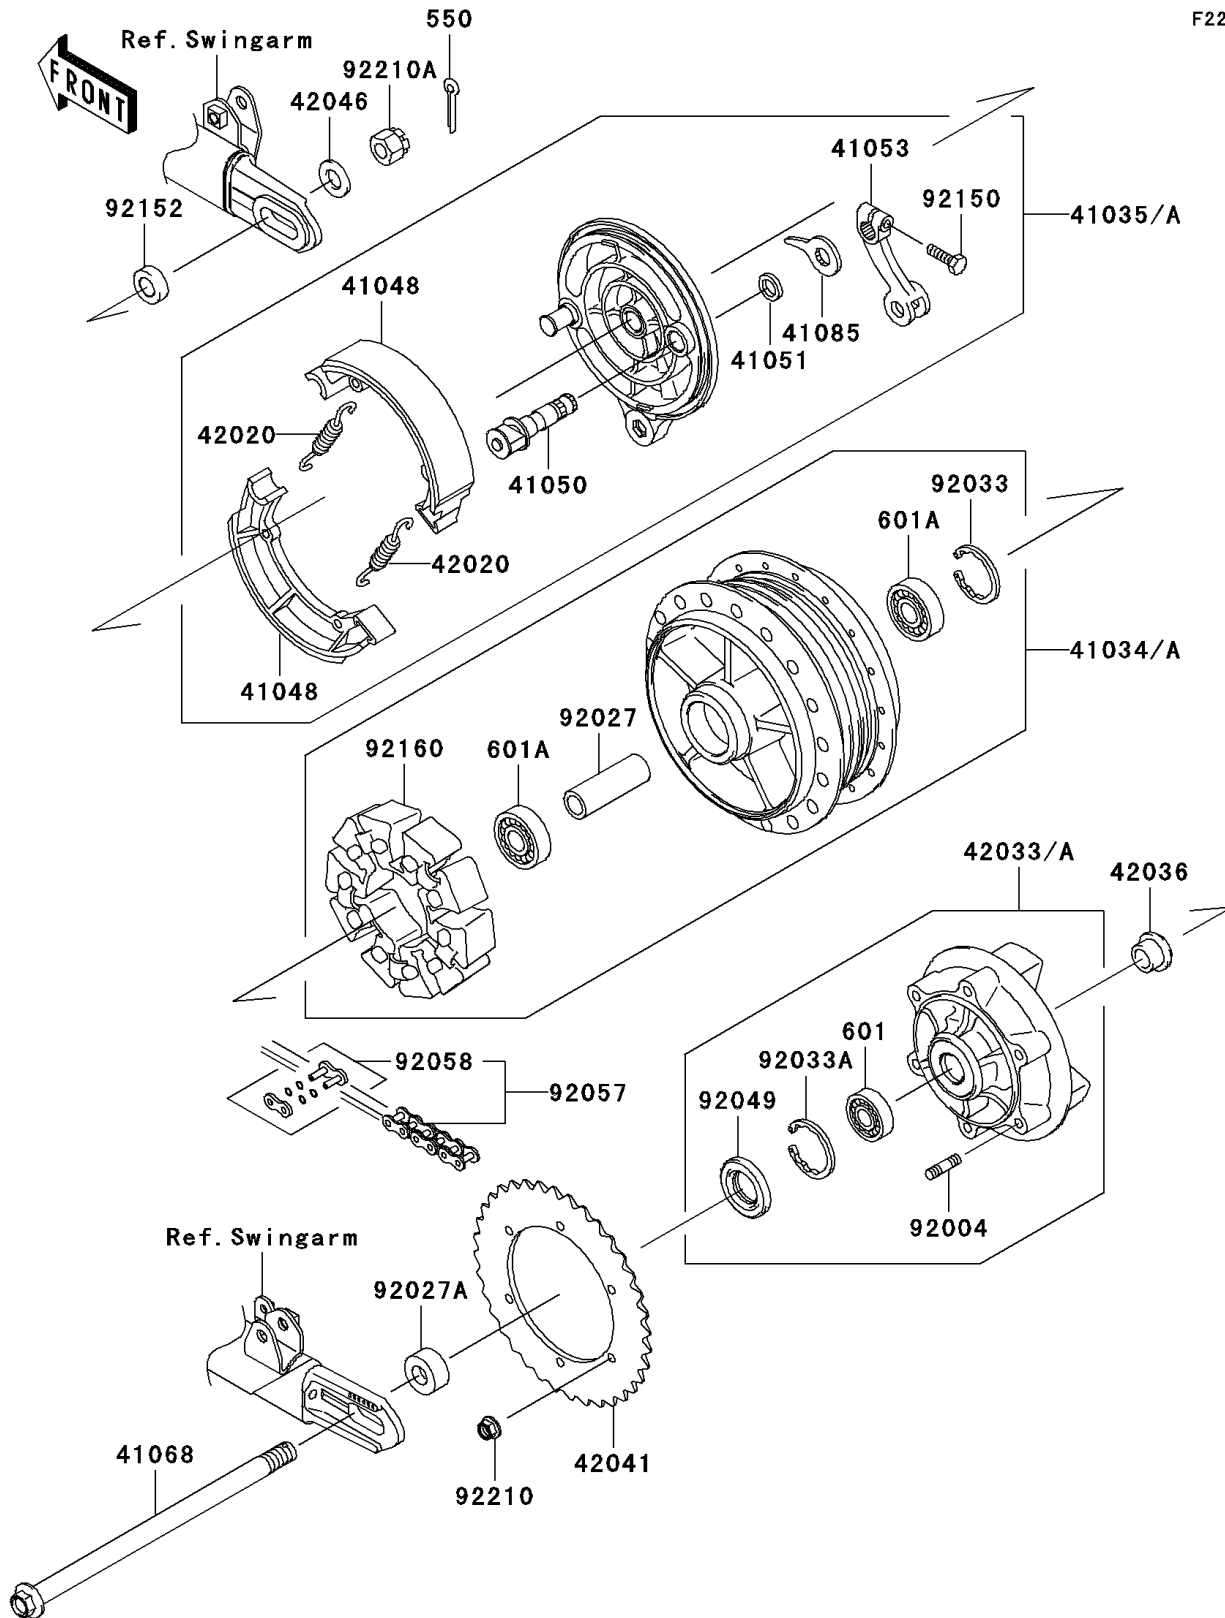

2012 W800 (European) PARTS DIAGRAM

Rear Hub

F2240

2012 W800 (European) PARTS LIST

Rear Hub

ITEM NAME	PART NUMBER	QUANTITY
PIN-COTTER,4.0X35 (Ref # 550)	550AA4035	1
BEARING-BALL,#6205G (Ref # 601)	601B6205G	1
BEARING-BALL,#6303UG (Ref # 601A)	601B6303UG	2
DRUM-ASSY,REAR BRAKE,BLACK (Ref # 41034)	41034-0070-10	1
PANEL-ASSY-BRAKE,RR (Ref # 41035A)	41035-1509	1
SHOE-BRAKE (Ref # 41048)	41048-1130	2
CAM-BRAKE (Ref # 41050)	41050-1065	1
SEAL,BRAKE CAM (Ref # 41051)	41051-003	1
LEVER-BRAKE CAM (Ref # 41053)	41053-1093	1
AXLE,RR,16X267 (Ref # 41068)	41068-0088	1
INDICATOR (Ref # 41085)	41085-1060	1
SPRING,BRAKE SHOE (Ref # 42020)	42020-004	2
COUPLING-ASSY,RR HUB (Ref # 42033)	42033-0045	1
SLEEVE,RR AXLE,L=22 (Ref # 42036)	42036-1233	1
SPROCKET-HUB,37T (Ref # 42041)	42041-0093	1
WASHER,17.3X32X3.2 (Ref # 42046)	42046-009	1
STUD,10X19 (Ref # 92004)	92004-0028	6
COLLAR,L=104 (Ref # 92027)	92027-1714	1
COLLAR,RR HUB (Ref # 92027A)	92027-1784	1
RING-SNAP,47MM (Ref # 92033)	92033-1042	1
RING-SNAP,52MM (Ref # 92033A)	92033-1043	1
SEAL-OIL (Ref # 92049)	92049-1287	1
CHAIN,DRIVE,EK520MVXLX104L (Ref # 92057)	92057-0213	1
JOINT-CHAIN,DRIVE (Ref # 92058)	92058-0021	1
BOLT,8X27 (Ref # 92150)	92150-1797	1
COLLAR,17.2X30X9.5 (Ref # 92152)	92152-0916	1
DAMPER,SHOCK,RR HUB (Ref # 92160)	92160-1524	1
NUT,LOCK,FLANGED,10MM (Ref # 92210)	92210-0276	6
NUT,CASTLE,16MM (Ref # 92210A)	92210-1171	1