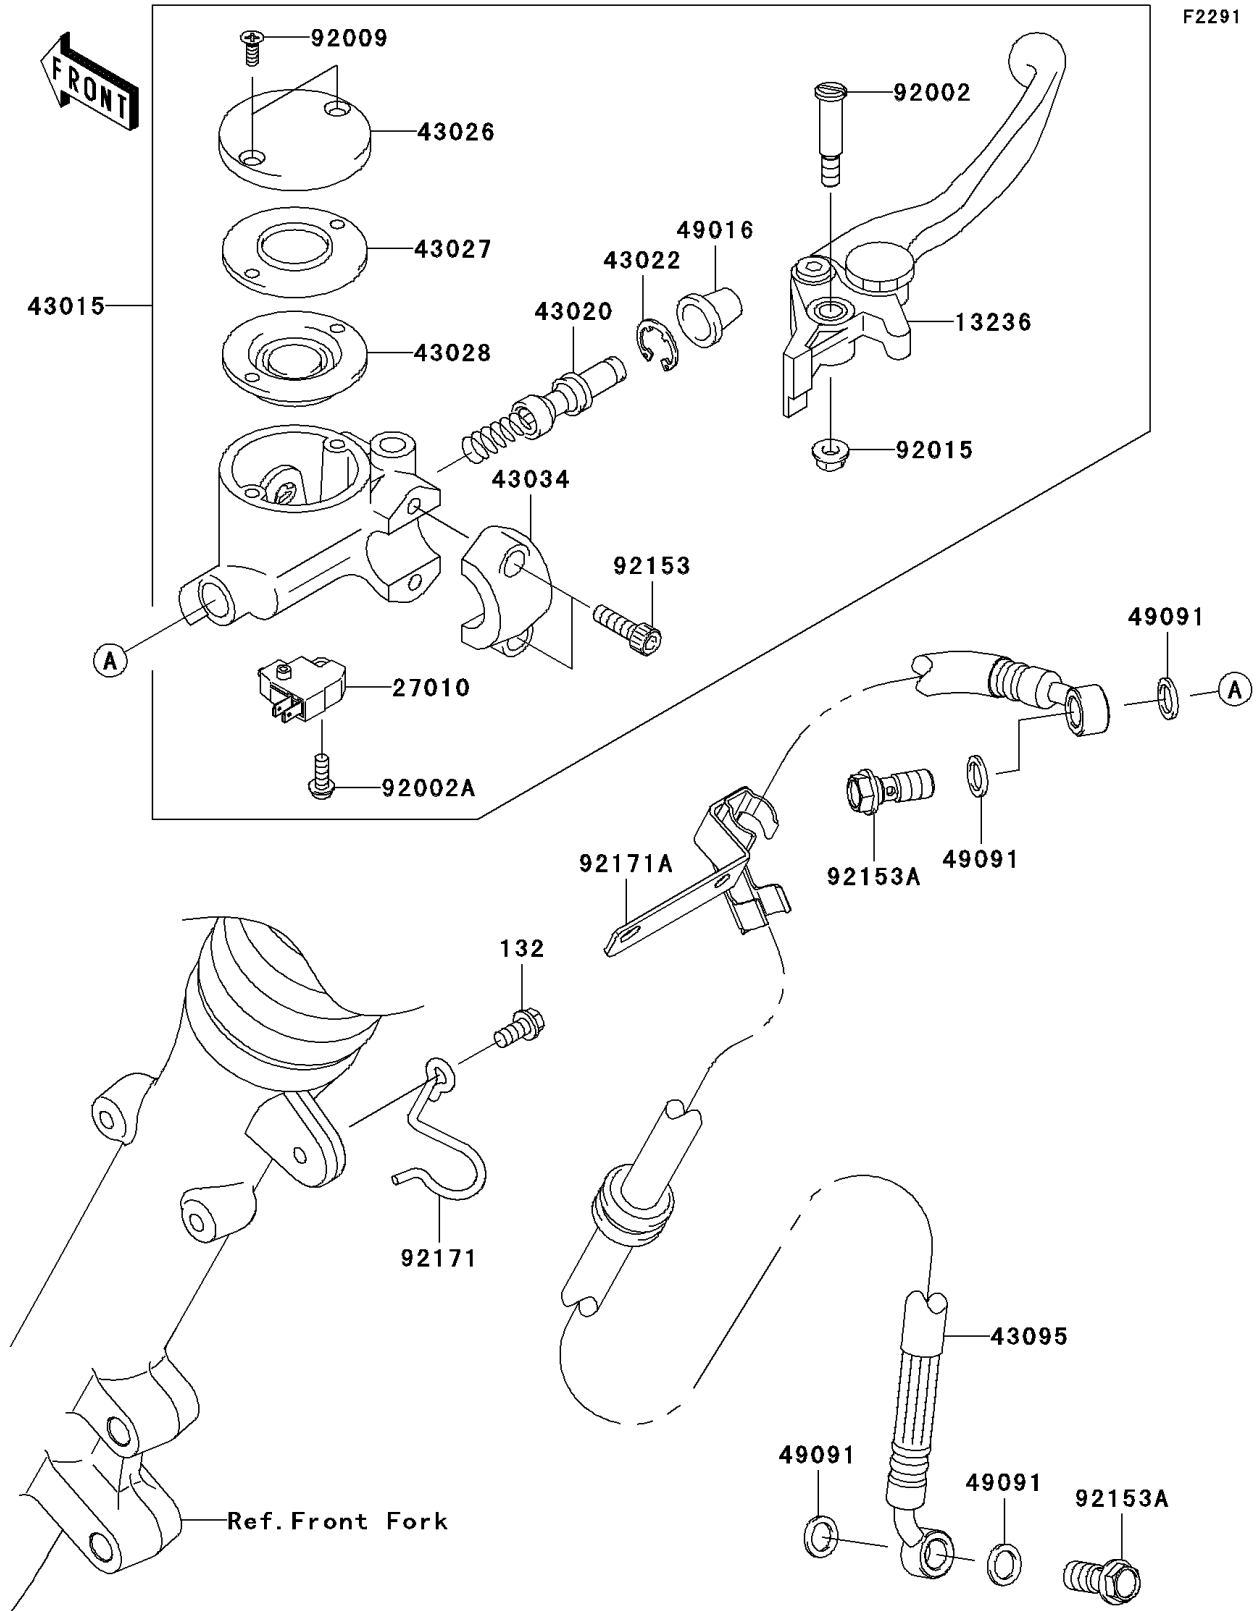

2012 W800 (European) PARTS DIAGRAM

Front Master Cylinder

2012 W800 (European) PARTS LIST

Front Master Cylinder

ITEM NAME	PART NUMBER	QUANTITY
BOLT-FLANGED-SMALL,6X12 (Ref # 132)	132E0612	1
LEVER-COMP,FRONT BRAKE (Ref # 13236)	13236-1221	1
SWITCH,BRAKE (Ref # 27010)	27010-0025	1
CYLINDER-ASSY-MASTER,FR (Ref # 43015)	43015-0162	1
PISTON-COMP-BRAKE (Ref # 43020)	43020-1098	1
STOPPER-BRAKE,PISTON (Ref # 43022)	43022-1010	1
CAP-BRAKE (Ref # 43026)	43026-0024	1
PLATE-DIAPHRAGM (Ref # 43027)	43027-1058	1
DIAPHRAGM (Ref # 43028)	43028-1087	1
HOLDER-BRAKE (Ref # 43034)	43034-0065	1
HOSE-BRAKE,FR (Ref # 43095)	43095-0590	1
COVER-SEAL,MASTER CYLINDER (Ref # 49016)	49016-1044	1
WASHER-SEAL,10.1X14.5X1.5 (Ref # 49091)	49091-0001	4
BOLT,LEVER SET,BLACK (Ref # 92002)	92002-1322	1
BOLT,SCREW,4X12 (Ref # 92002A)	92002-1323	1
SCREW,4MM (Ref # 92009)	92009-1458	2
NUT,FLANGED,6MM (Ref # 92015)	92015-1528	1
BOLT,SOCKET,6X20 (Ref # 92153)	92153-0417	2
BOLT,OIL,L=23 (Ref # 92153A)	92153-0627	2
CLAMP,RH,HOSE (Ref # 92171)	92171-0098	1
CLAMP (Ref # 92171A)	92171-1143	1