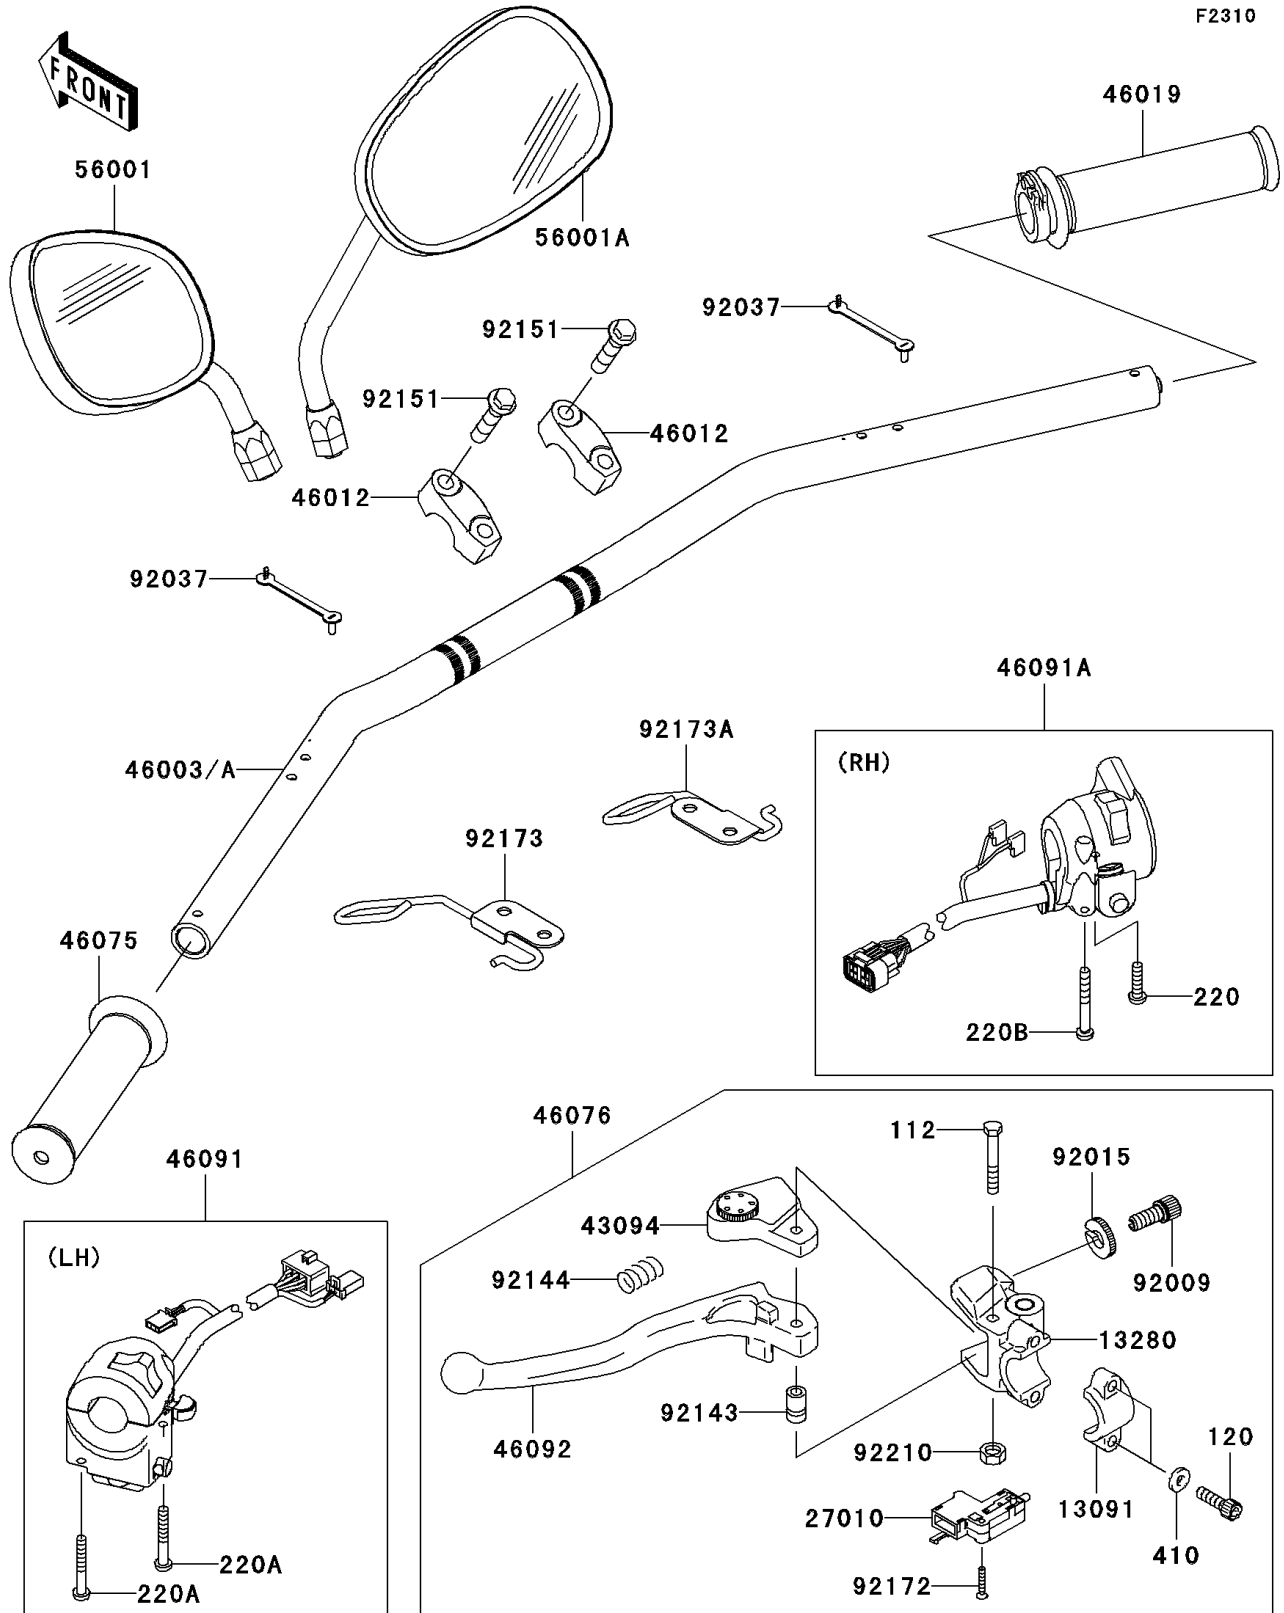

2011 W800 (European) PARTS DIAGRAM

Handlebar

2011 W800 (European) PARTS LIST

Handlebar

ITEM NAME	PART NUMBER	QUANTITY
BOLT-UPSET,6X40 (Ref # 112)	112C0640	1
BOLT-SOCKET,6X20 (Ref # 120)	120CB0620	2
SCREW-PAN-CROSS,5X20 (Ref # 220)	220AB0520	1
SCREW-PAN-CROSS,5X35 (Ref # 220A)	220AB0535	2
SCREW-PAN-CROSS,5X40 (Ref # 220B)	220AB0540	1
WASHER-PLAIN-SMALL,6MM (Ref # 410)	410AB0600	2
HOLDER,CLUTCH LEVER (Ref # 13091)	13091-1624	1
HOLDER,CLUTCH LEVER (Ref # 13280)	13280-0248	1
SWITCH,CLUTCH,BLACK (Ref # 27010)	27010-1094	1
ADJUSTER,CLUTCH LEVER (Ref # 43094)	43094-1053	1
HANDLE,22.2MM (Ref # 46003)	46003-0573	1
HOLDER-HANDLE,UPP (Ref # 46012)	46012-1267	2
GRIP-ASSY,THROTTLE (Ref # 46019)	46019-1110	1
GRIP,LH (Ref # 46075)	46075-1175	1
LEVER-ASSY-GRIP,CLUTCH (Ref # 46076)	46076-0045	1
HOUSING-ASSY-CONTROL,LH (Ref # 46091)	46091-0221	1
HOUSING-ASSY-CONTROL,RH (Ref # 46091A)	46091-0228	1
LEVER-GRIP,CLUTCH (Ref # 46092)	46092-1162	1
MIRROR-ASSY,LH (Ref # 56001)	56001-0198	1
MIRROR-ASSY,RH (Ref # 56001A)	56001-0199	1
SCREW,CABLE ADJUST,8MM,BLACK (Ref # 92009)	92009-1134	1
NUT,CABLE ADJUST LOCK,8MM,BLK (Ref # 92015)	92015-1197	1
CLAMP,SPEED,L=58 (Ref # 92037)	92037-1163	2
COLLAR (Ref # 92143)	92143-1379	1
SPRING (Ref # 92144)	92144-1467	1
BOLT,FLANGED,8X35 (Ref # 92151)	92151-1402	4
SCREW,3X16 (Ref # 92172)	92172-0183	2
CLAMP,HOUSING,LH (Ref # 92173)	92173-0282	1
CLAMP,HOUSING,RH (Ref # 92173A)	92173-0283	1

2011 W800 (European) PARTS LIST

Handlebar

ITEM NAME	PART NUMBER	QUANTITY
NUT,LOCK,6MM (Ref # 92210)	92210-0006	1