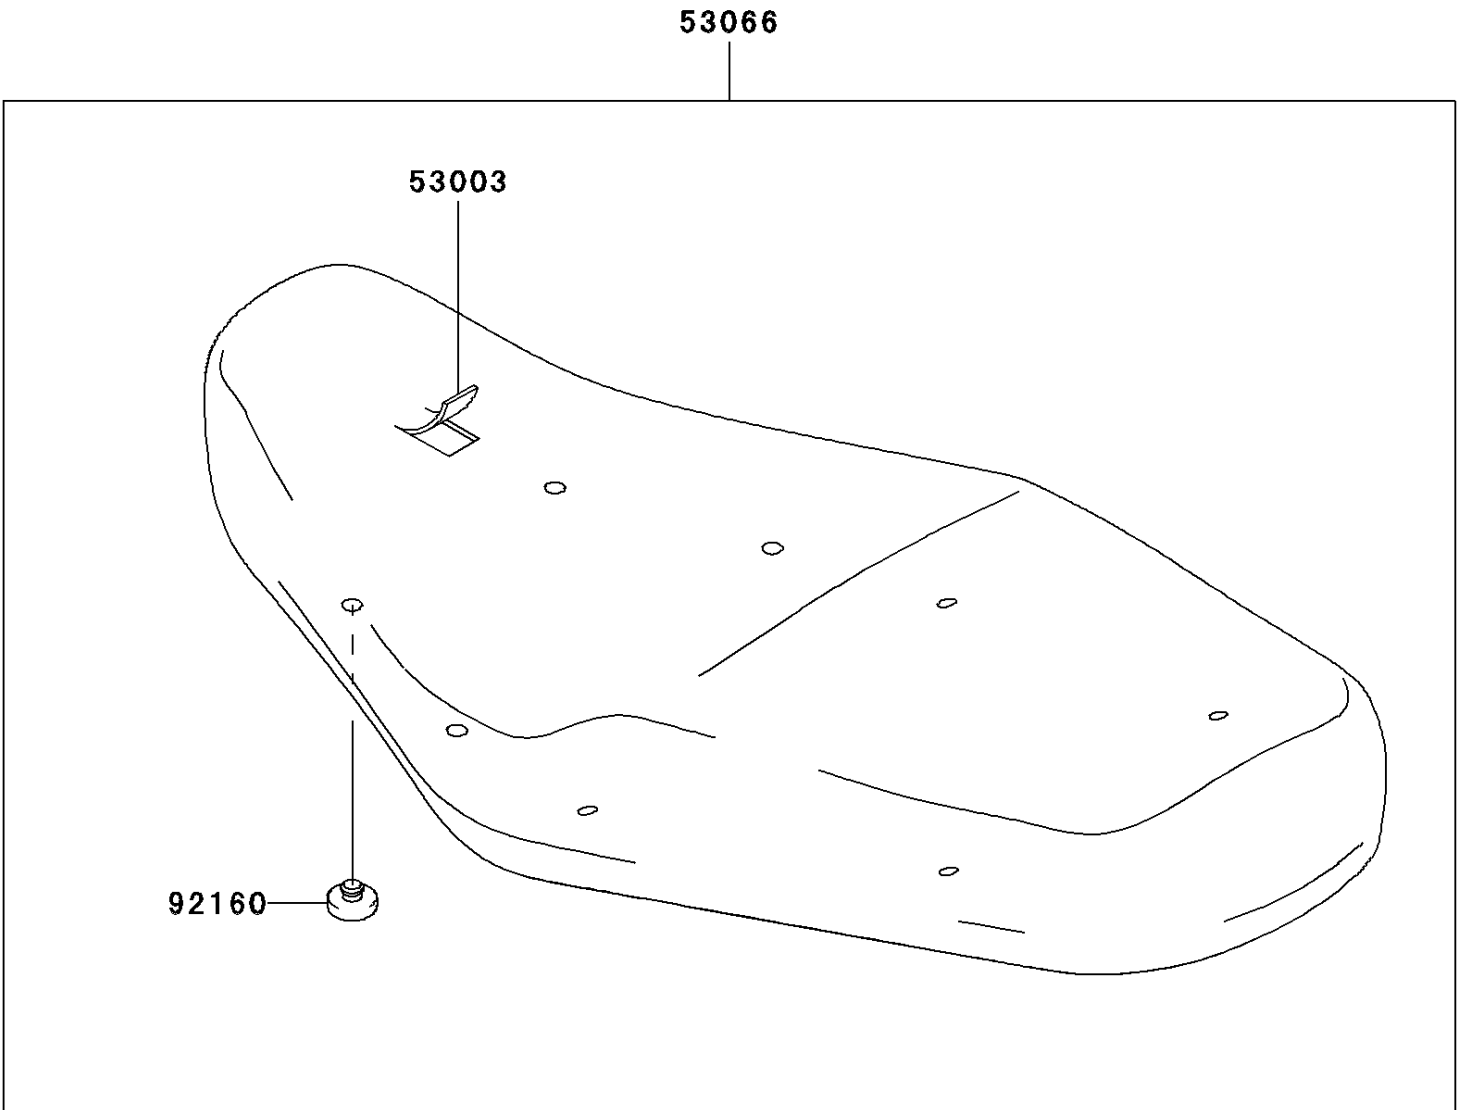

2011 W800 (European) PARTS DIAGRAM

Seat

F2510

2011 W800 (European) PARTS LIST

Seat

ITEM NAME	PART NUMBER	QUANTITY
LEATHER,SEAT,BLACK (Ref # 53003)	53003-0213-13Y	1
SEAT-ASSY,DUAL,BLACK (Ref # 53066)	53066-0292-13Y	1
DAMPER (Ref # 92160)	92160-1396	8