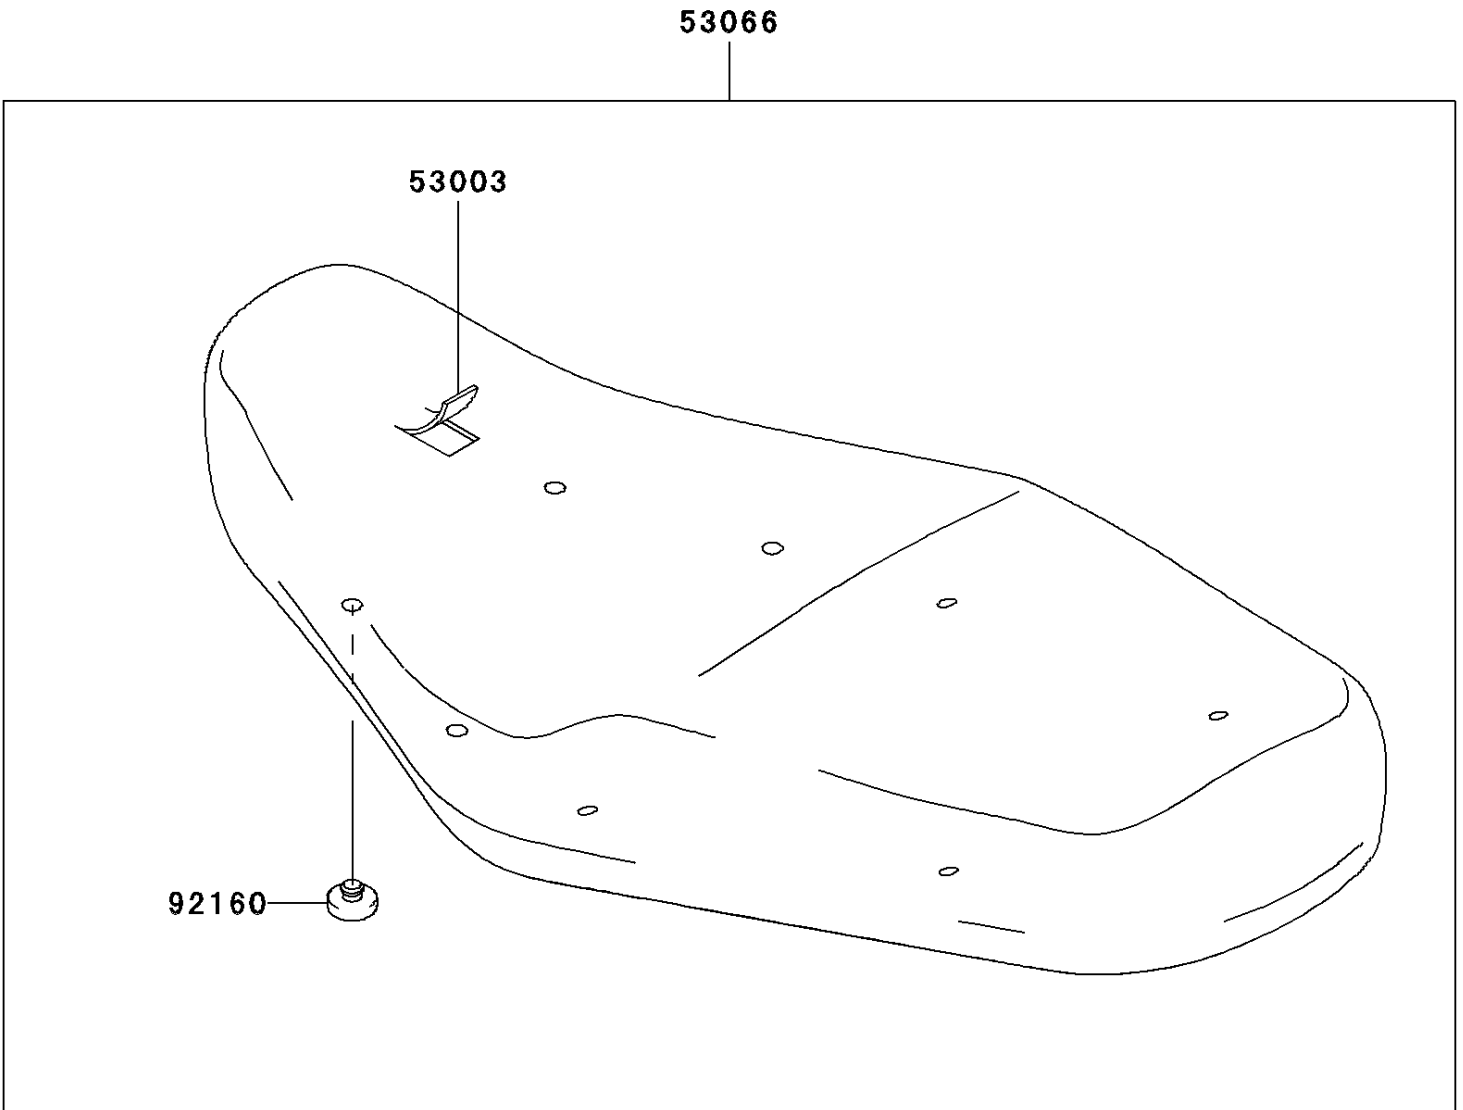

2012 W800 (European) PARTS DIAGRAM

Seat

F2510

2012 W800 (European) PARTS LIST

Seat

ITEM NAME	PART NUMBER	QUANTITY
LEATHER,SEAT,BLACK (Ref # 53003)	53003-0213-13Y	1
SEAT-ASSY,DUAL,BLACK (Ref # 53066)	53066-0292-13Y	1
DAMPER (Ref # 92160)	92160-1396	8