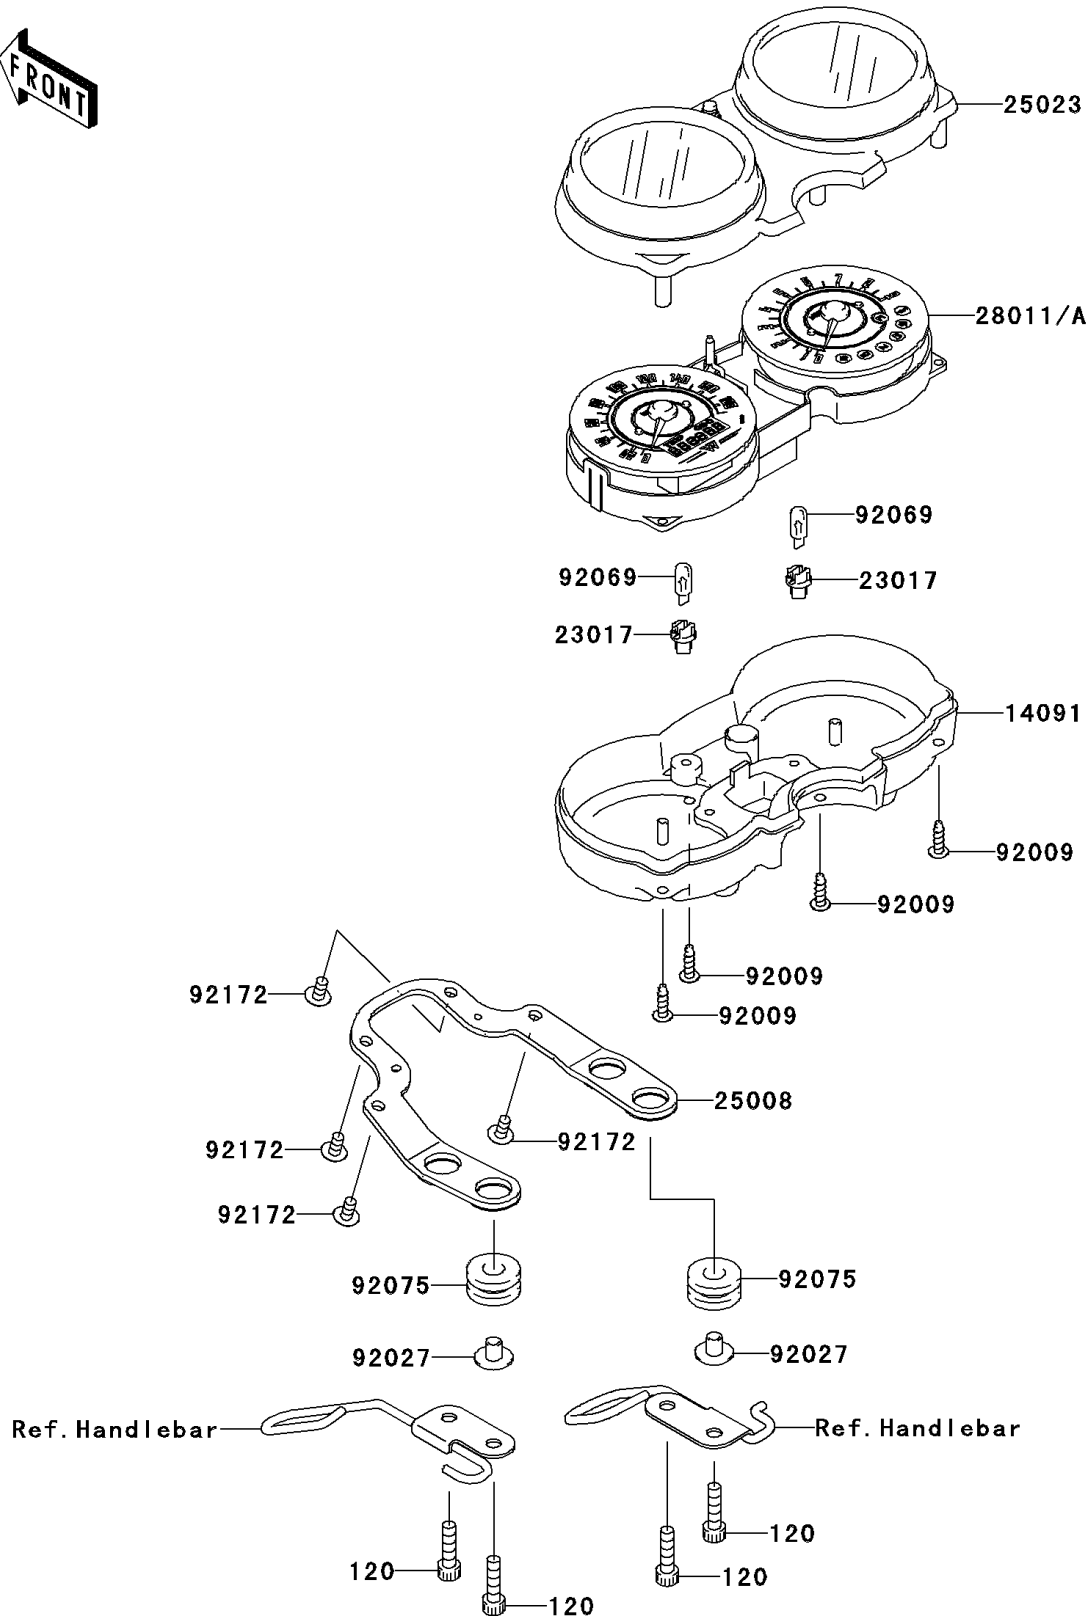

# 2011 W800 (European) PARTS DIAGRAM

Meter(s)

F2530

## 2011 W800 (European) PARTS LIST

Meter(s)

ITEM NAME	PART NUMBER	QUANTITY
BOLT-SOCKET,6X22 (Ref # 120)	120CA0622	4
COVER,METER CASE,LWR (Ref # 14091)	14091-1085	1
SOCKET,WEDGE BASE,T-5 (Ref # 23017)	23017-1063	2
BRACKET-METER (Ref # 25008)	25008-0035	1
COVER-METER CASE,UPP (Ref # 25023)	25023-0022	1
SCREW,4X16,BLACK (Ref # 92009)	92009-1158	4
COLLAR,L=13.1,BLACK (Ref # 92027)	92027-1450	4
BULB,12V 2W,T5 (Ref # 92069)	92069-1105	2
DAMPER (Ref # 92075)	92075-1690	4
SCREW,5X10 (Ref # 92172)	92172-0007	4
METER,SPEED&TACHO,KPH (Ref # 28011)	28011-0187	1
METER,SPEED&TACHO,MPH/KPH (Ref # 28011A)	28011-0188	1