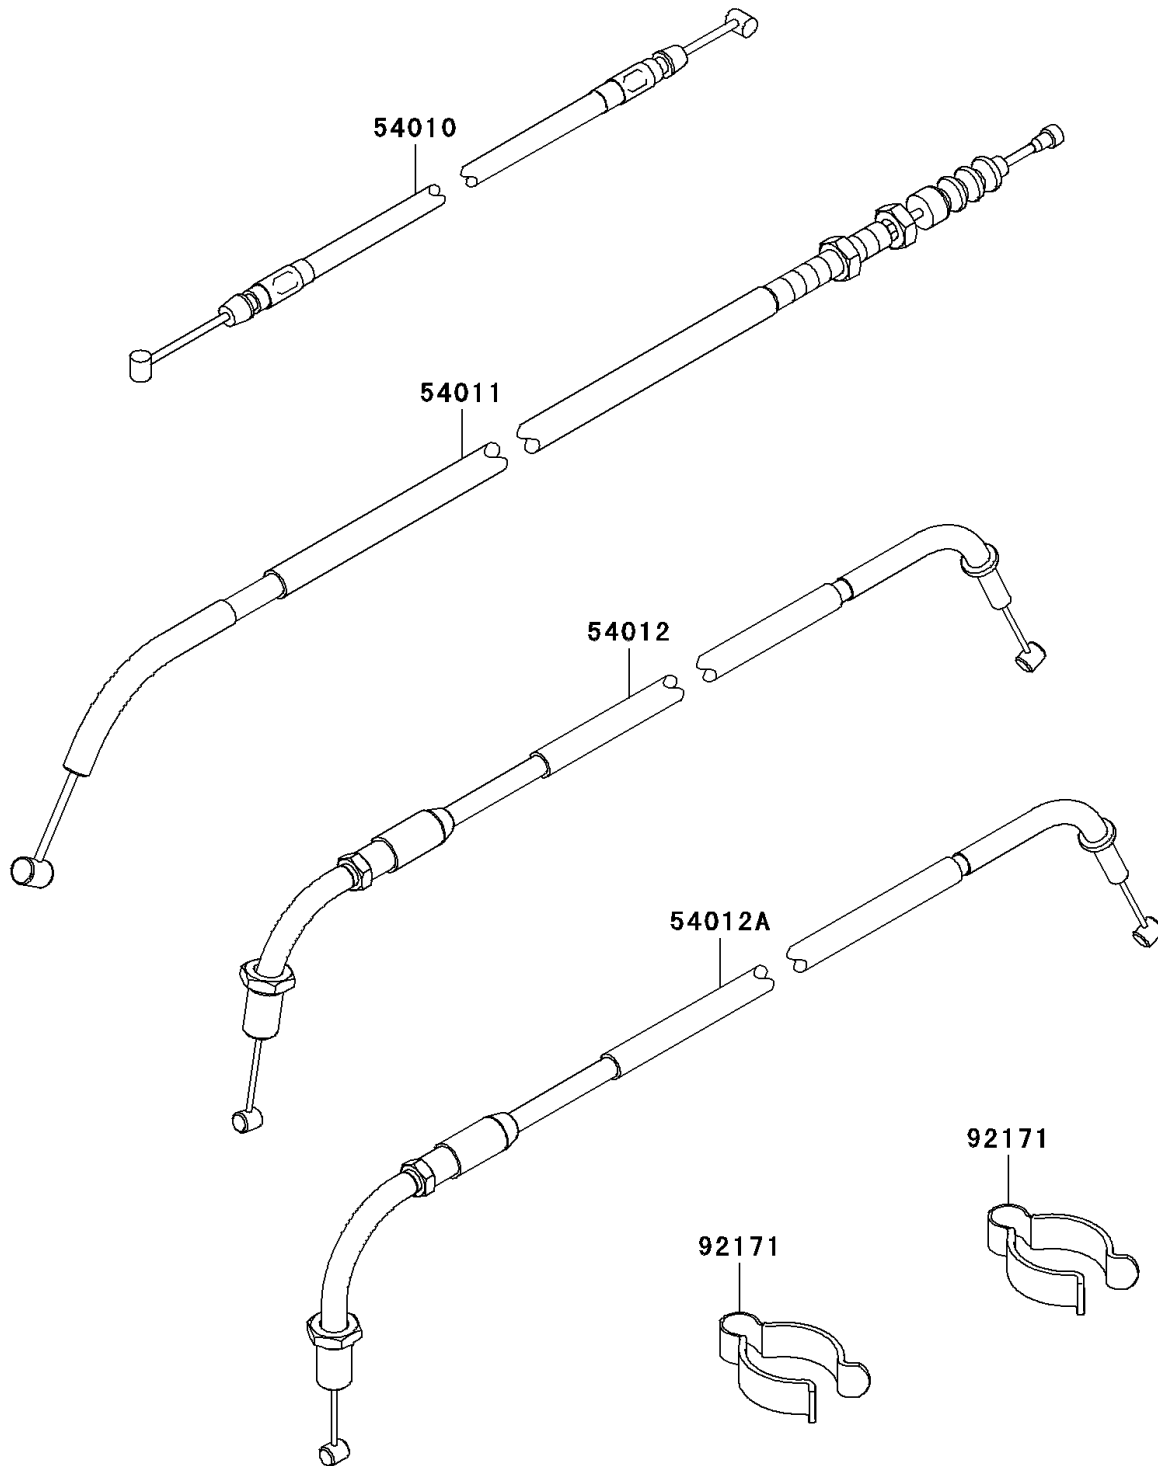

2011 W800 (European) PARTS DIAGRAM

Cables

F2540

2011 W800 (European) PARTS LIST

Cables

ITEM NAME	PART NUMBER	QUANTITY
CABLE,SEAT LOCK (Ref # 54010)	54010-1114	1
CABLE-CLUTCH (Ref # 54011)	54011-0555	1
CABLE-THROTTLE,OPENING (Ref # 54012)	54012-0306	1
CABLE-THROTTLE,CLOSING (Ref # 54012A)	54012-0307	1
CLAMP,CABLE (Ref # 92171)	92171-1283	2