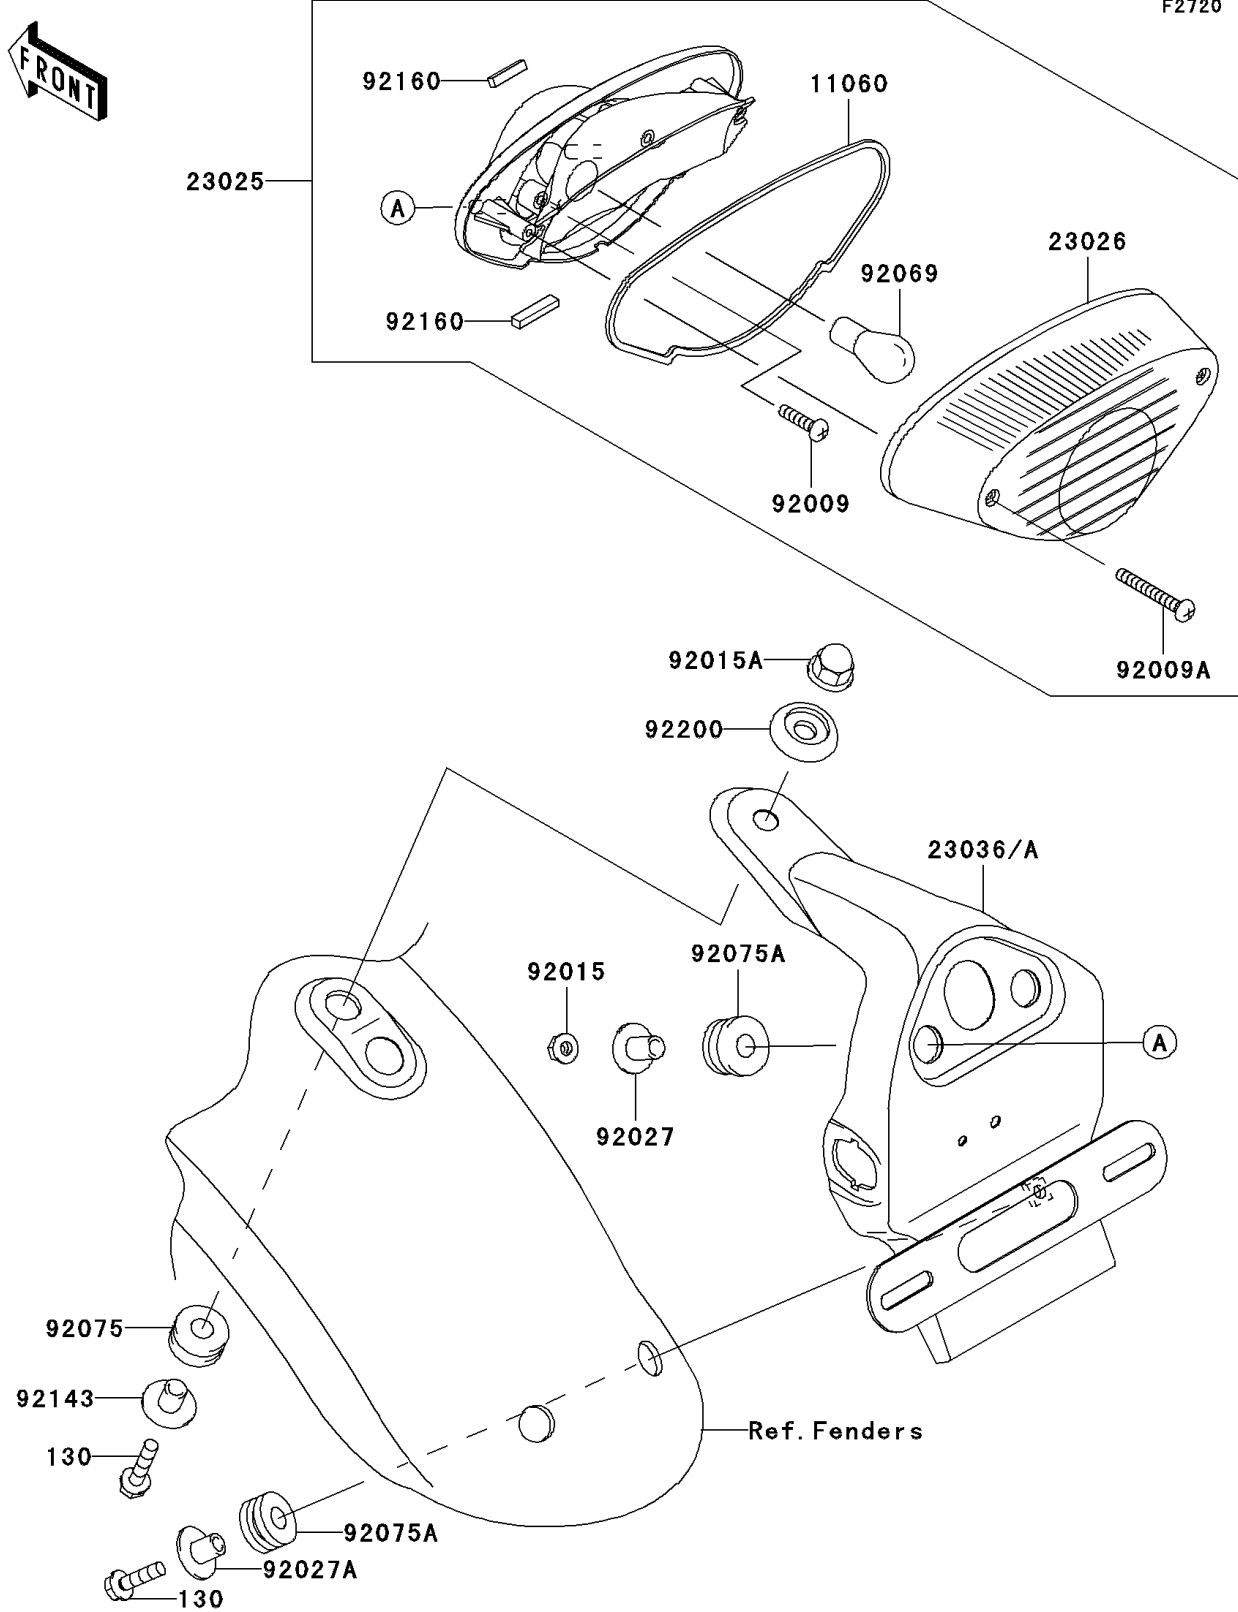

# 2011 W800 (European) PARTS DIAGRAM

Taillight(s)

### Taillight(s)

ITEM NAME	PART NUMBER	QUANTITY
BOLT-FLANGED,6X22 (Ref # 130)	130BA0622	3
GASKET,TAIL LAMP LENS (Ref # 11060)	11060-1901	1
LAMP-TAIL (Ref # 23025)	23025-0071	1
LENS,TAIL LAMP (Ref # 23026)	23026-1222	1
BRACKET-TAIL LAMP (Ref # 23036)	23036-0012	1
SCREW,TAPPING,4X12 (Ref # 92009)	92009-1381	2
SCREW,TAPPING,4X35 (Ref # 92009A)	92009-1687	2
NUT,FLANGED,6MM,BLACK (Ref # 92015)	92015-1233	2
NUT,CAP,6MM (Ref # 92015A)	92015-1385	1
COLLAR,L=13.1,BLACK (Ref # 92027)	92027-1450	2
COLLAR,L=13.1 (Ref # 92027A)	92027-251	2
BULB,12V 21/5W (Ref # 92069)	92069-063	1
DAMPER (Ref # 92075)	92075-1185	1
DAMPER (Ref # 92075A)	92075-1690	4
COLLAR,L=15.6 (Ref # 92143)	92143-1041	1
DAMPER (Ref # 92160)	92160-1998	2
WASHER (Ref # 92200)	92200-1153	1