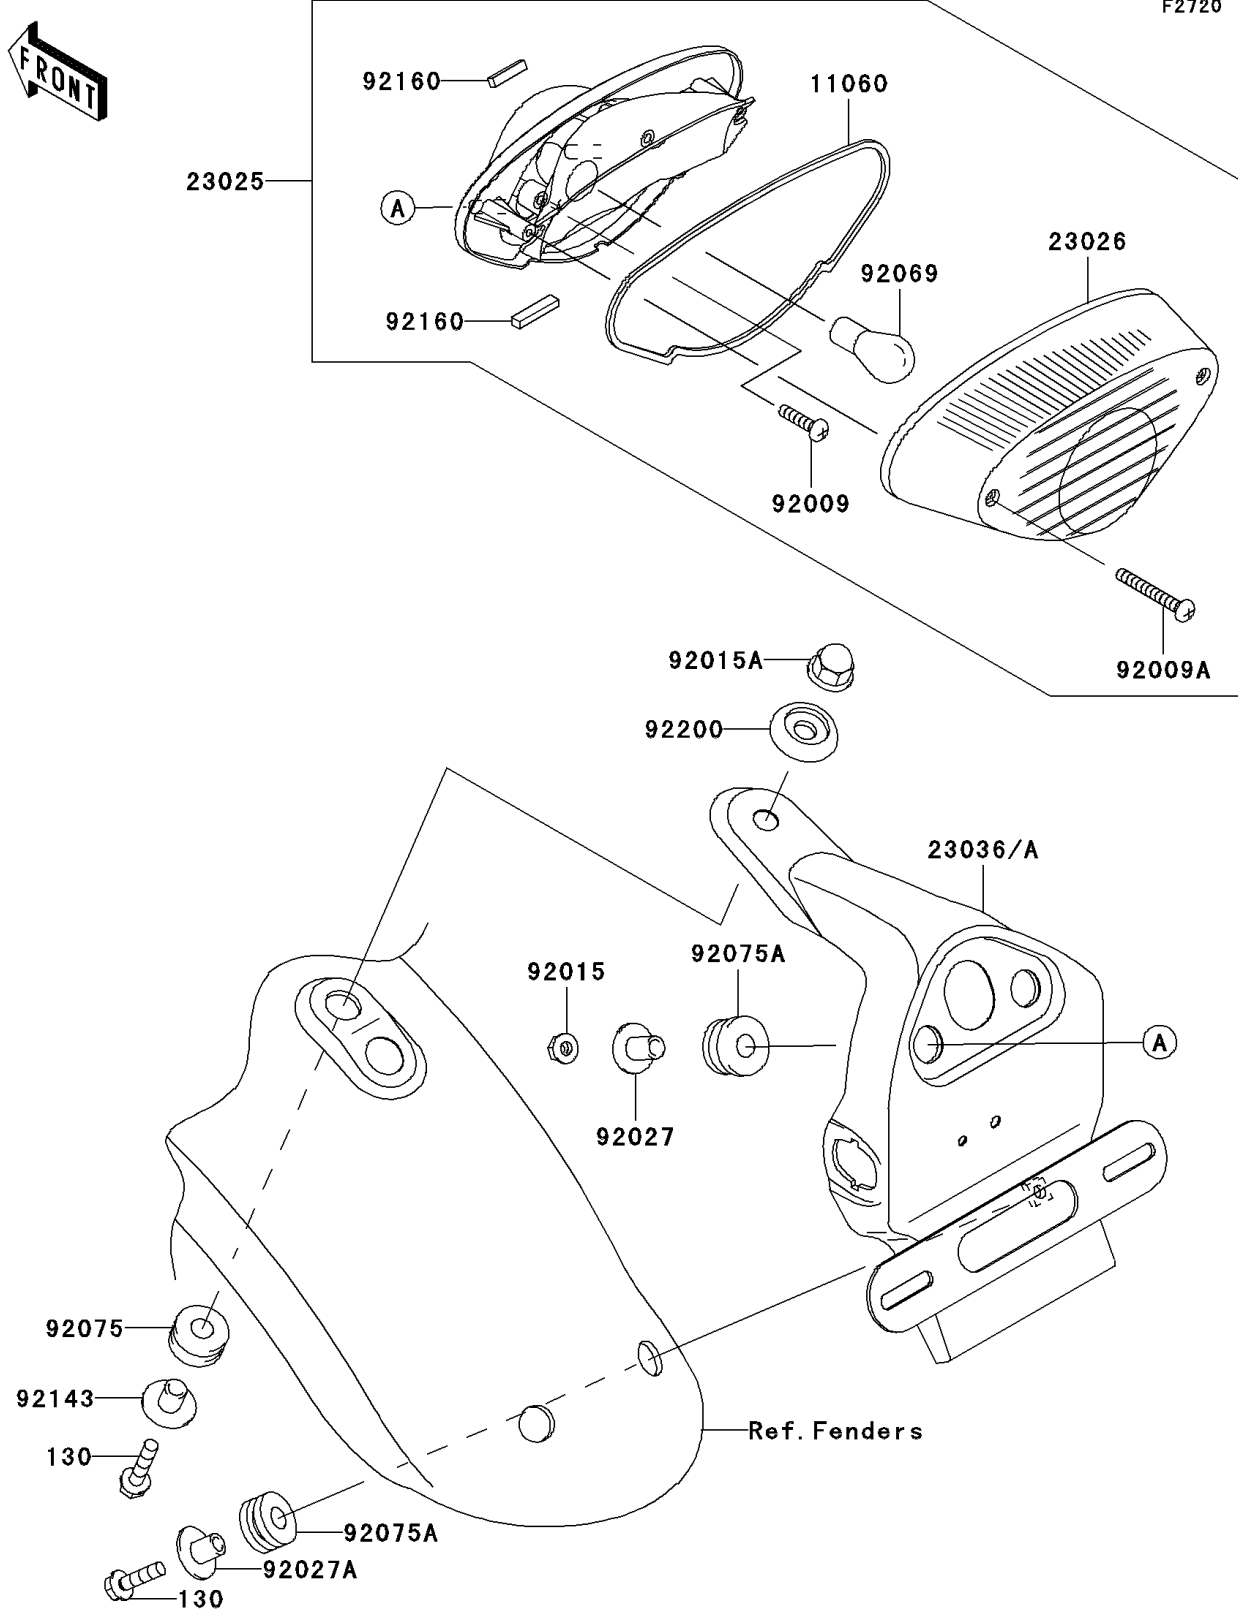

# 2012 W800 (European) PARTS DIAGRAM

Taillight(s)

### Taillight(s)

ITEM NAME	PART NUMBER	QUANTITY
BOLT-FLANGED,6X22 (Ref # 130)	130BA0622	3
GASKET,TAIL LAMP LENS (Ref # 11060)	11060-1901	1
LAMP-TAIL (Ref # 23025)	23025-0071	1
LENS,TAIL LAMP (Ref # 23026)	23026-1222	1
BRACKET-TAIL LAMP (Ref # 23036)	23036-0012	1
SCREW,TAPPING,4X12 (Ref # 92009)	92009-1381	2
SCREW,TAPPING,4X35 (Ref # 92009A)	92009-1687	2
NUT,FLANGED,6MM,BLACK (Ref # 92015)	92015-1233	2
NUT,CAP,6MM (Ref # 92015A)	92015-1385	1
COLLAR,L=13.1,BLACK (Ref # 92027)	92027-1450	2
COLLAR,L=13.1 (Ref # 92027A)	92027-251	2
BULB,12V 21/5W (Ref # 92069)	92069-063	1
DAMPER (Ref # 92075)	92075-1185	1
DAMPER (Ref # 92075A)	92075-1690	4
COLLAR,L=15.6 (Ref # 92143)	92143-1041	1
DAMPER (Ref # 92160)	92160-1998	2
WASHER (Ref # 92200)	92200-1153	1