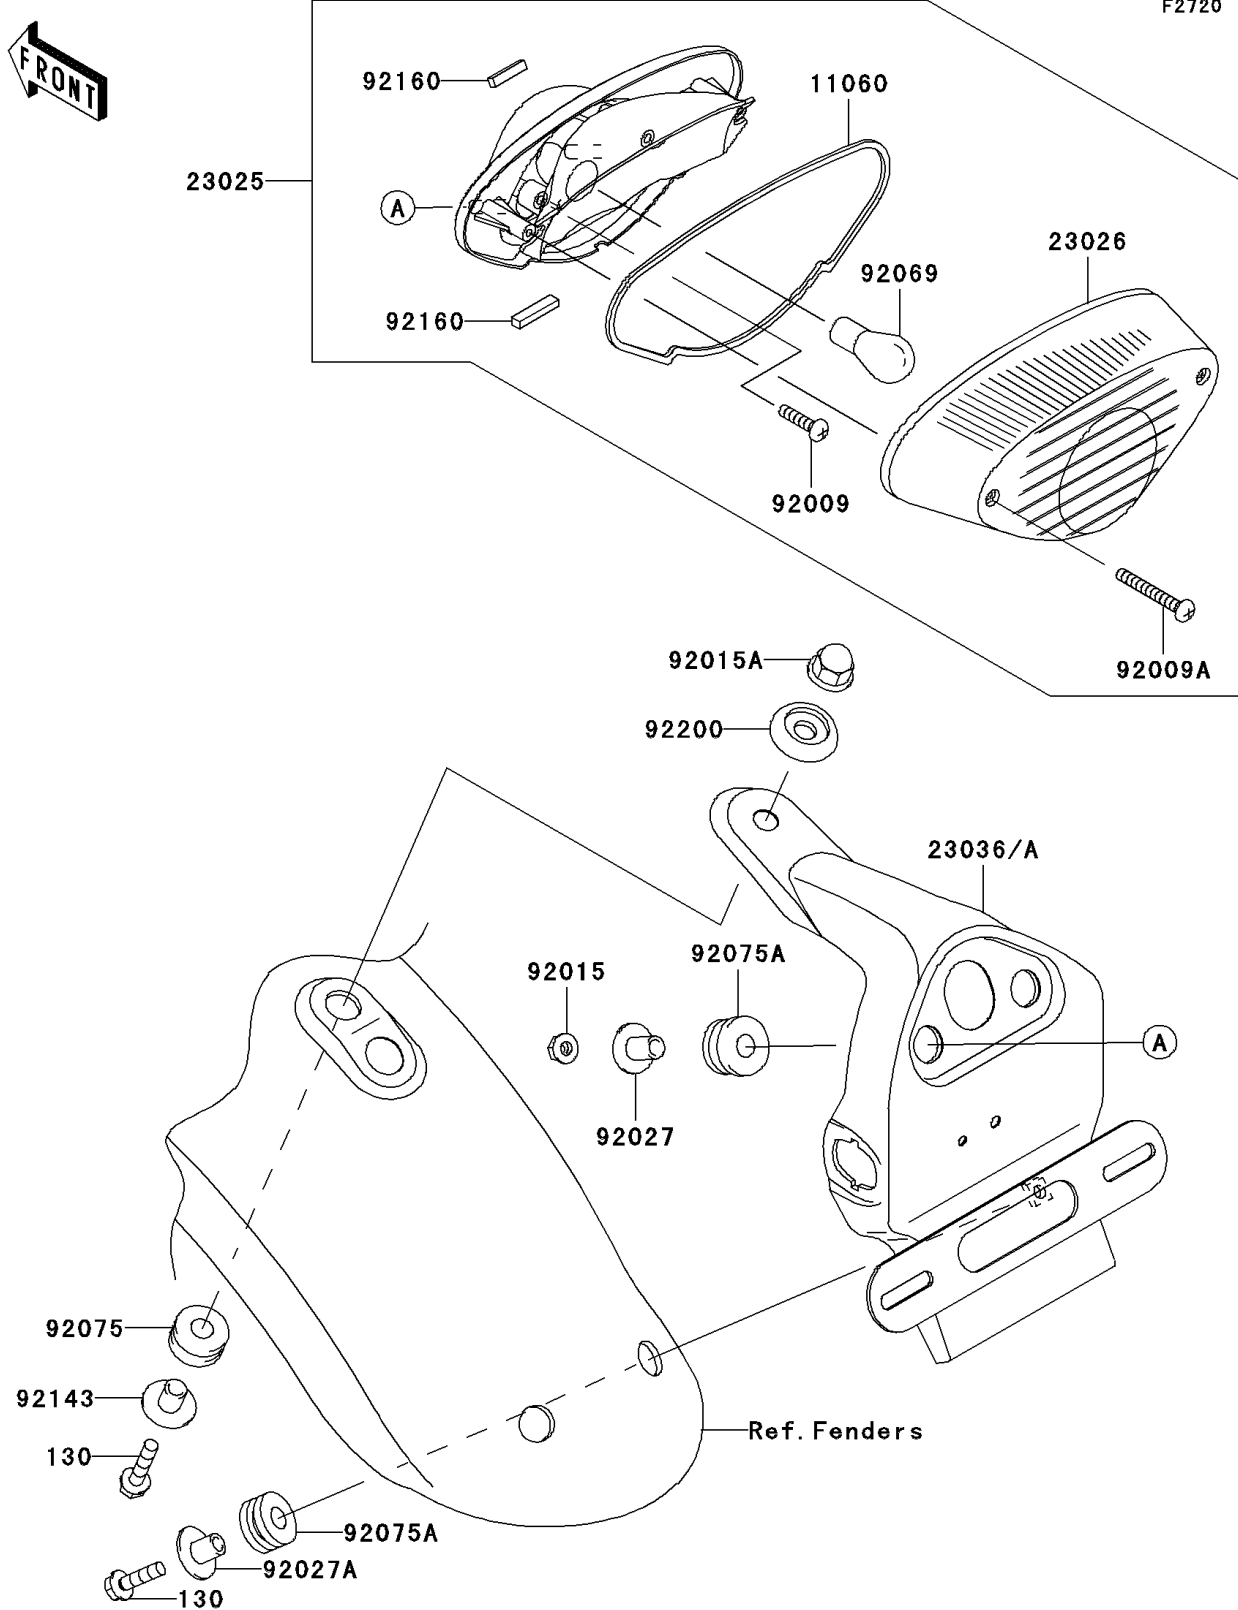

2012 W800 (European) PARTS DIAGRAM

Taillight(s)

2012 W800 (European) PARTS LIST

Taillight(s)

ITEM NAME	PART NUMBER	QUANTITY
BOLT-FLANGED,6X22 (Ref # 130)	130BA0622	3
GASKET,TAIL LAMP LENS (Ref # 11060)	11060-1901	1
LAMP-TAIL (Ref # 23025)	23025-0071	1
LENS,TAIL LAMP (Ref # 23026)	23026-1222	1
BRACKET-TAIL LAMP (Ref # 23036A)	23036-0305	1
SCREW,TAPPING,4X12 (Ref # 92009)	92009-1381	2
SCREW,TAPPING,4X35 (Ref # 92009A)	92009-1687	2
NUT,FLANGED,6MM,BLACK (Ref # 92015)	92015-1233	2
NUT,CAP,6MM (Ref # 92015A)	92015-1385	1
COLLAR,L=13.1,BLACK (Ref # 92027)	92027-1450	2
COLLAR,L=13.1 (Ref # 92027A)	92027-251	2
BULB,12V 21/5W (Ref # 92069)	92069-063	1
DAMPER (Ref # 92075)	92075-1185	1
DAMPER (Ref # 92075A)	92075-1690	4
COLLAR,L=15.6 (Ref # 92143)	92143-1041	1
DAMPER (Ref # 92160)	92160-1998	2
WASHER (Ref # 92200)	92200-1153	1