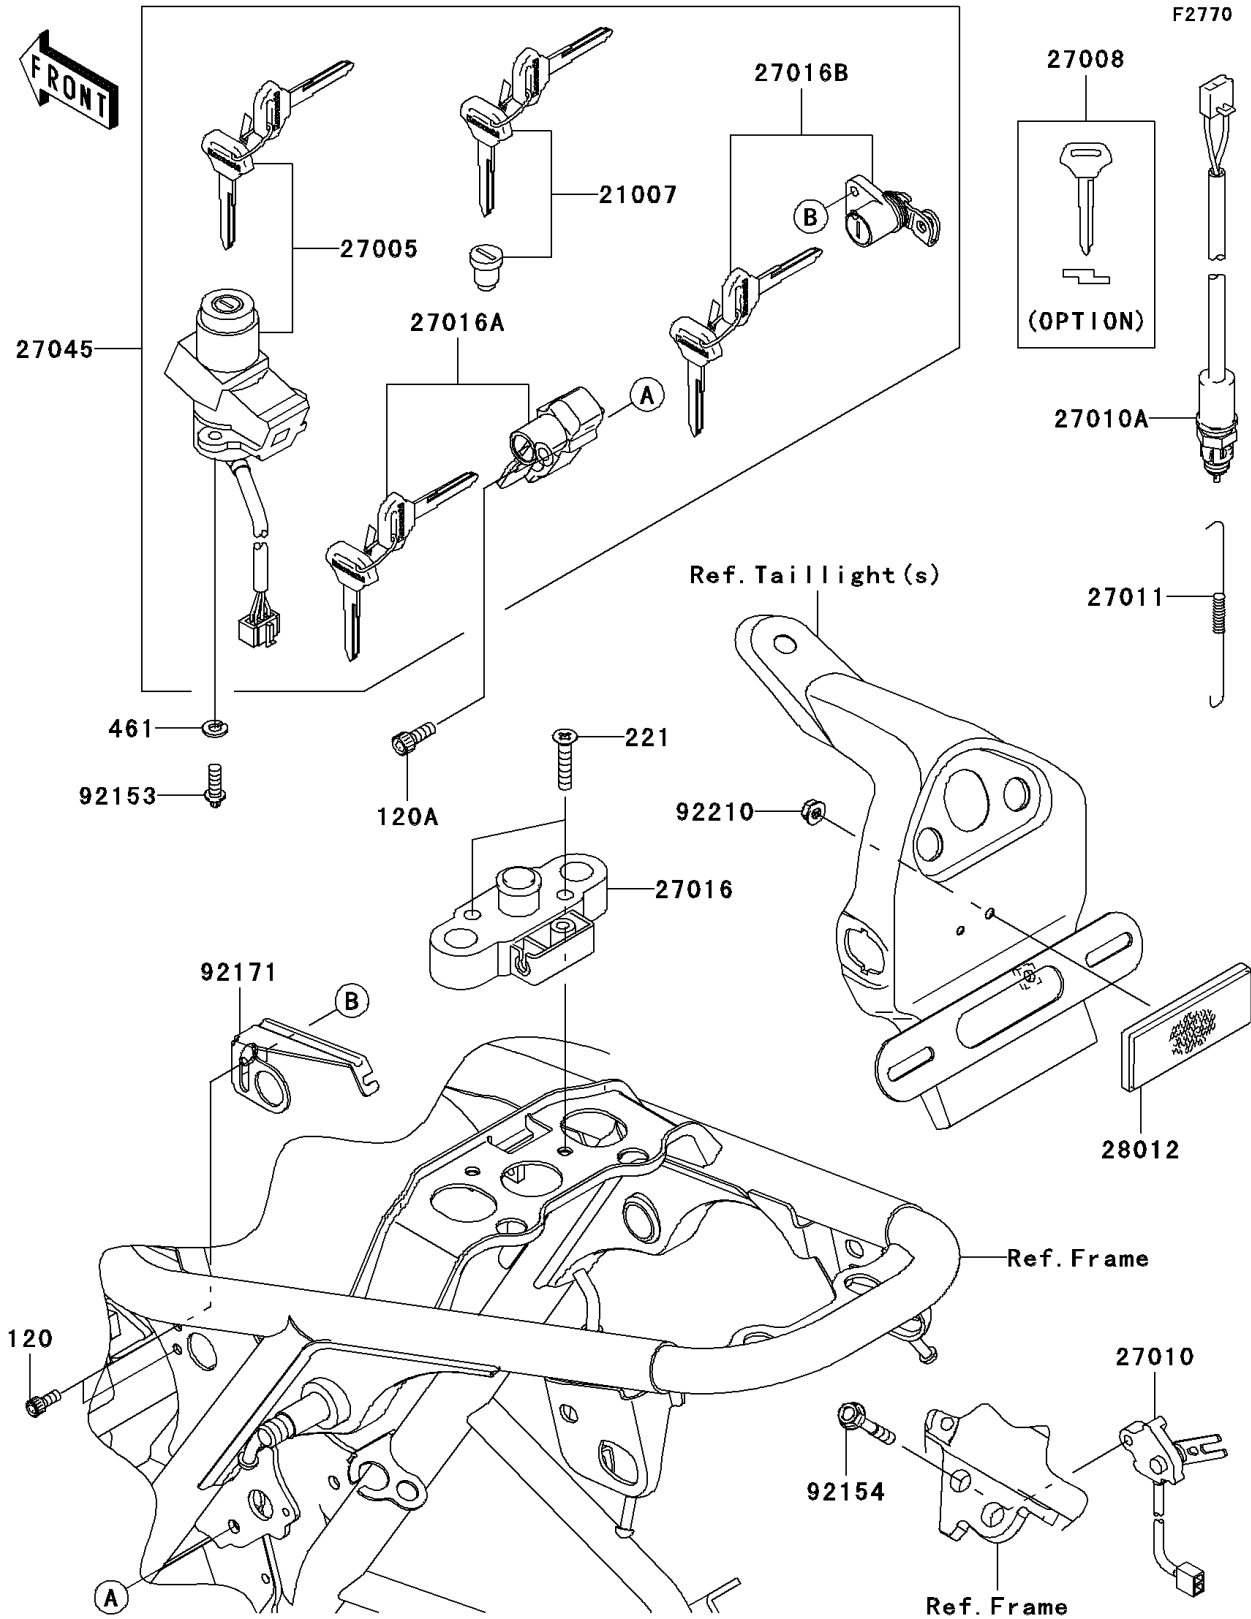

2011 W800 (European) PARTS DIAGRAM

Ignition Switch

2011 W800 (European) PARTS LIST

Ignition Switch

ITEM NAME	PART NUMBER	QUANTITY
BOLT-SOCKET,5X12 (Ref # 120)	120CB0512	2
BOLT-SOCKET,6X16 (Ref # 120A)	120CB0616	1
SCREW-CSK-CROSS,6X30 (Ref # 221)	221AB0630	2
WASHER-SPRING,6MM (Ref # 461)	461DA0600	2
ROTOR,LOCK,TANK CAP (Ref # 21007)	21007-5043	1
SWITCH-ASSY-IGNITION (Ref # 27005)	27005-5142	1
KEY-LOCK,BLANK (Ref # 27008)	27008-1189	1
SWITCH,SIDE STAND (Ref # 27010)	27010-1468	1
SWITCH,REAR BRAKE (Ref # 27010A)	27010-1486	1
SPRING,BRAKE LAMP SWITCH (Ref # 27011)	27011-011	1
LOCK-ASSY,SEAT STRIKER (Ref # 27016)	27016-1098	1
LOCK-ASSY,HELMET (Ref # 27016A)	27016-5249	1
LOCK-ASSY,SEAT (Ref # 27016B)	27016-5256	1
SWITCH-ASSY (Ref # 27045)	27045-5453	1
REFLECTOR-REFLEX (Ref # 28012)	28012-1077	1
BOLT,TORX,6X16 (Ref # 92153)	92153-0967	2
BOLT,FLANGED,6X40 (Ref # 92154)	92154-0859	1
CLAMP (Ref # 92171)	92171-1072	1
NUT,FLANGED,5MM (Ref # 92210)	92210-0007	1