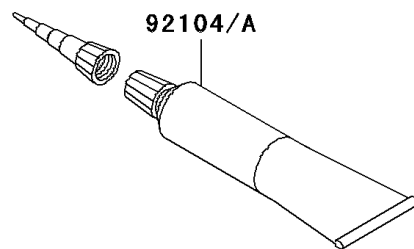

2011 W800 (European) PARTS DIAGRAM

Owner's Tools

56007

F2810

2011 W800 (European) PARTS LIST

Owner's Tools

ITEM NAME	PART NUMBER	QUANTITY
TOOL-KIT (Ref # 56007)	56007-0090	1
BAG,TOOL (Ref # 56008)	56008-1075	1
GASKET-LIQUID,TB1211F,CLEAR (Ref # 92104)	92104-0004	1
GASKET-LIQUID,TB1216B,BLACK (Ref # 92104A)	92104-1064	1
GRIP-SCREW DRIVER (Ref # 92106)	92106-1001	1
TOOL-DRIVER,#3PHILLIPS (Ref # 92107)	92107-005	1
TOOL-WRENCH,ALLEN,5MM (Ref # 92110)	92110-1015	1
TOOL-WRENCH,BOX END,27MM (Ref # 92110A)	92110-1147	1
TOOL-WRENCH,BOX END,19MM (Ref # 92110B)	92110-1151	1
TOOL-WRENCH,OPEN END,10X12 (Ref # 92110C)	92110-1152	1
TOOL-WRENCH,OPEN END,14X17 (Ref # 92110D)	92110-1153	1
TOOL-BAR,BOX END WRENCH (Ref # 92111)	92111-1051	1
TOOL-PLIERS (Ref # 92112)	92112-1001	1