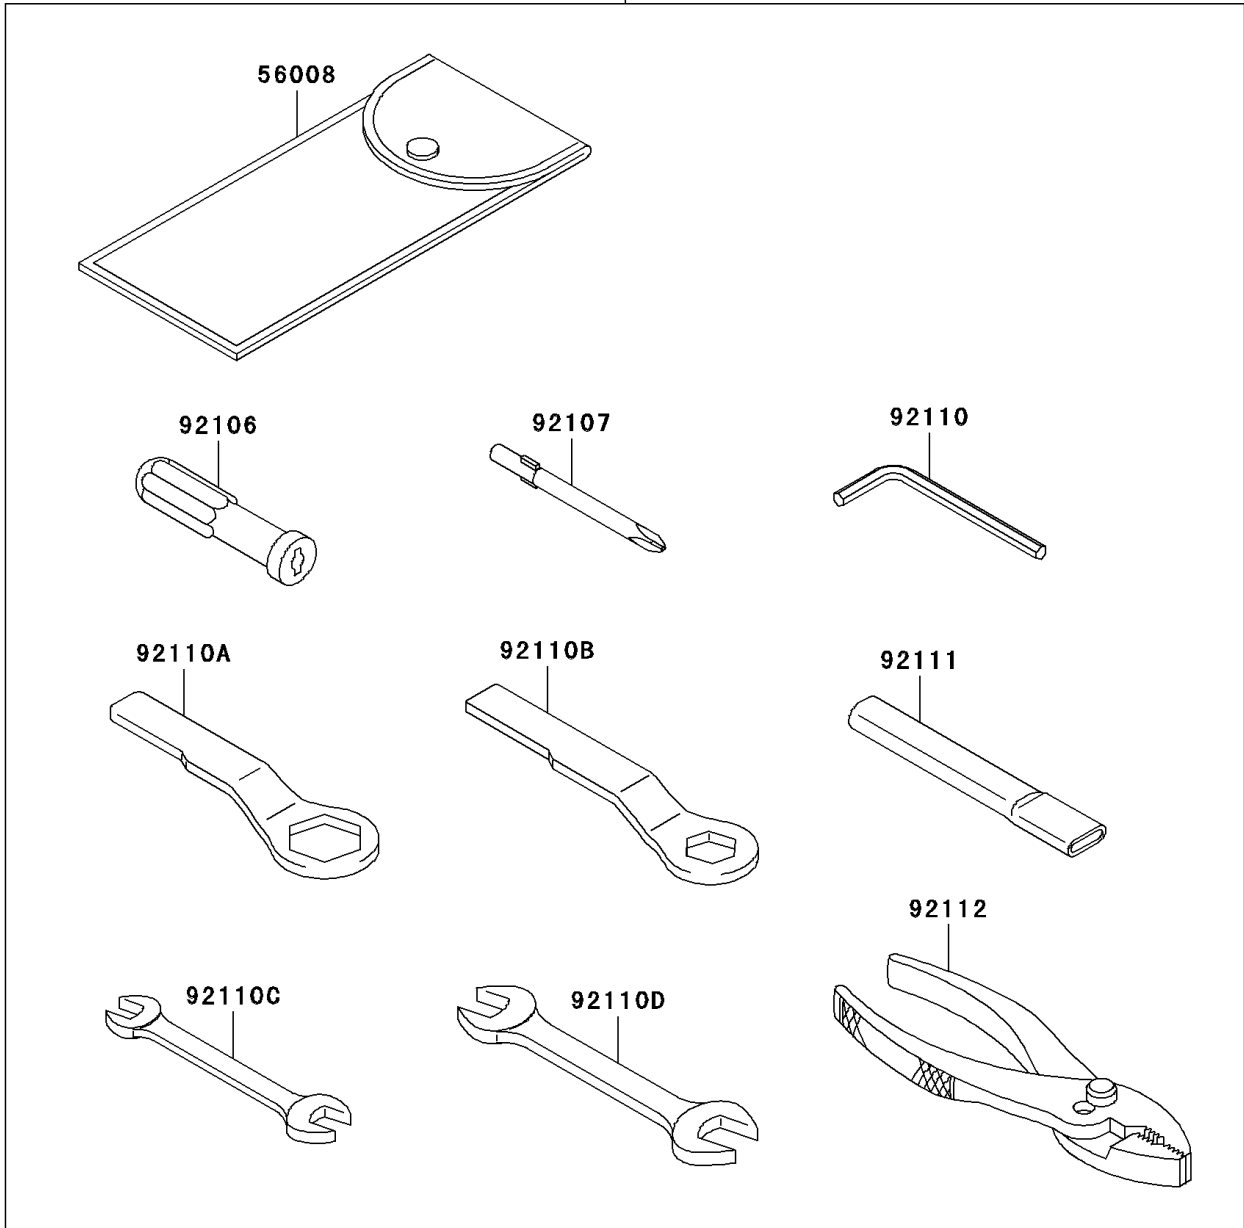

2011 W800 (European) PARTS DIAGRAM

Owner's Tools

56007

F2810

2011 W800 (European) PARTS LIST

Owner's Tools

ITEM NAME	PART NUMBER	QUANTITY
TOOL-KIT (Ref # 56007)	56007-0090	1
BAG,TOOL (Ref # 56008)	56008-1075	1
GASKET-LIQUID,TB1211F,CLEAR (Ref # 92104)	92104-0004	1
GASKET-LIQUID,TB1216B,BLACK (Ref # 92104A)	92104-1064	1
GRIP-SCREW DRIVER (Ref # 92106)	92106-1001	1
TOOL-DRIVER,#3PHILLIPS (Ref # 92107)	92107-005	1
TOOL-WRENCH,ALLEN,5MM (Ref # 92110)	92110-1015	1
TOOL-WRENCH,BOX END,27MM (Ref # 92110A)	92110-1147	1
TOOL-WRENCH,BOX END,19MM (Ref # 92110B)	92110-1151	1
TOOL-WRENCH,OPEN END,10X12 (Ref # 92110C)	92110-1152	1
TOOL-WRENCH,OPEN END,14X17 (Ref # 92110D)	92110-1153	1
TOOL-BAR,BOX END WRENCH (Ref # 92111)	92111-1051	1
TOOL-PLIERS (Ref # 92112)	92112-1001	1