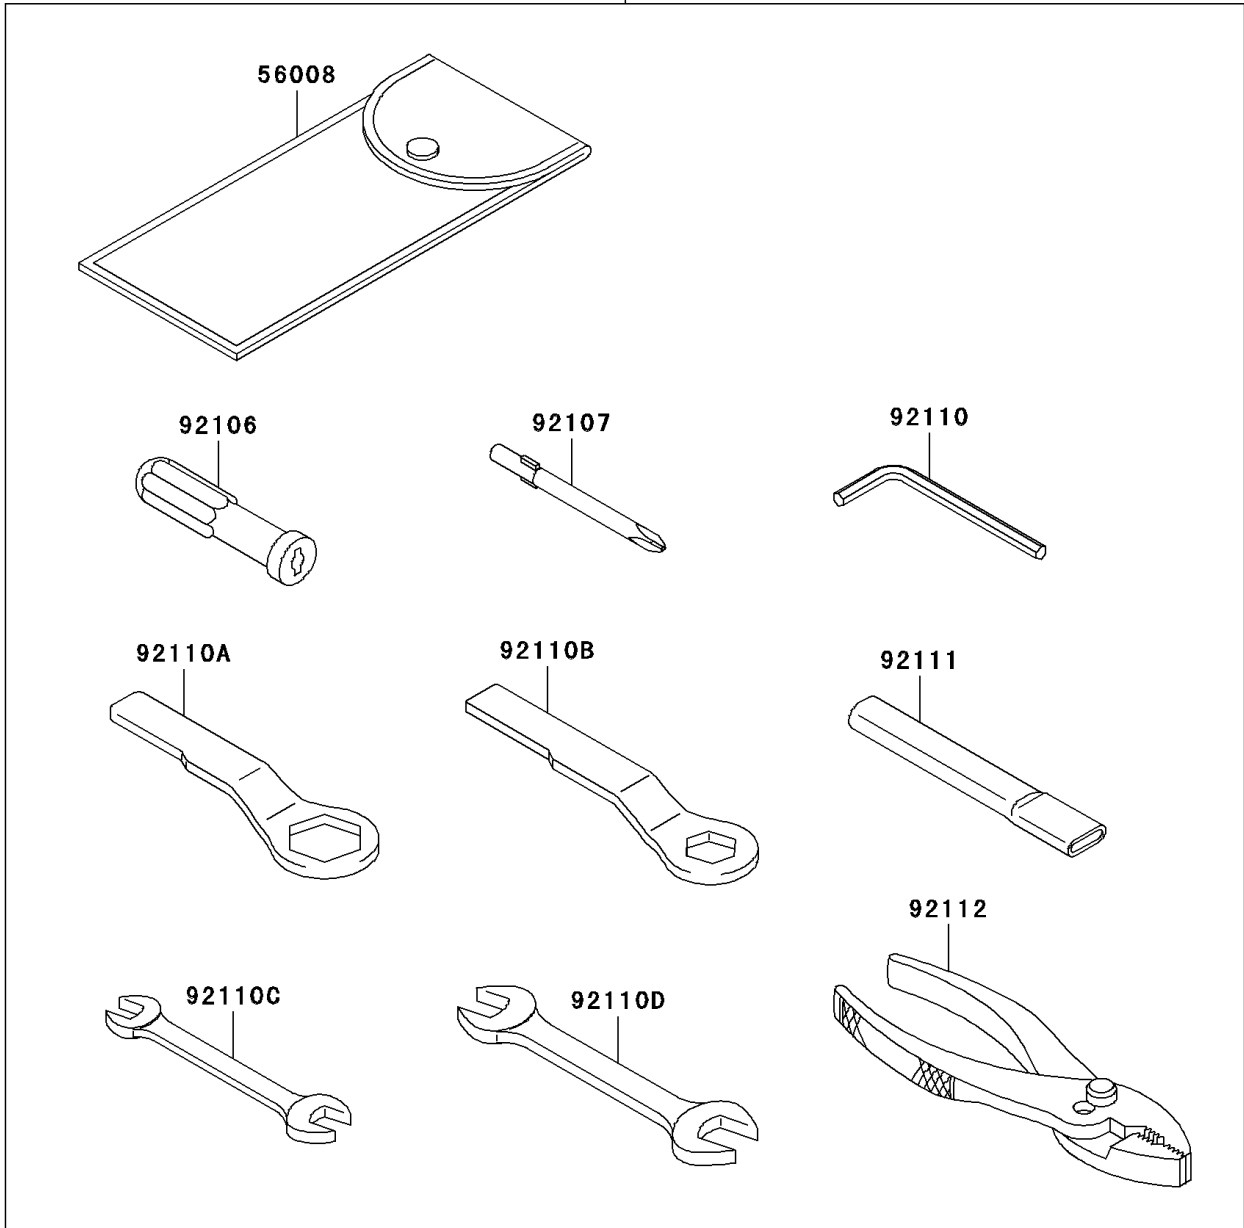

2012 W800 (European) PARTS DIAGRAM

Owner's Tools

56007

F2810

2012 W800 (European) PARTS LIST

Owner's Tools

ITEM NAME	PART NUMBER	QUANTITY
TOOL-KIT (Ref # 56007)	56007-0090	1
BAG,TOOL (Ref # 56008)	56008-1075	1
GASKET-LIQUID,TB1211F,CLEAR (Ref # 92104)	92104-0004	1
GASKET-LIQUID,TB1216B,BLACK (Ref # 92104A)	92104-1064	1
GRIP-SCREW DRIVER (Ref # 92106)	92106-1001	1
TOOL-DRIVER,#3PHILLIPS (Ref # 92107)	92107-005	1
TOOL-WRENCH,ALLEN,5MM (Ref # 92110)	92110-1015	1
TOOL-WRENCH,BOX END,27MM (Ref # 92110A)	92110-1147	1
TOOL-WRENCH,BOX END,19MM (Ref # 92110B)	92110-1151	1
TOOL-WRENCH,OPEN END,10X12 (Ref # 92110C)	92110-1152	1
TOOL-WRENCH,OPEN END,14X17 (Ref # 92110D)	92110-1153	1
TOOL-BAR,BOX END WRENCH (Ref # 92111)	92111-1051	1
TOOL-PLIERS (Ref # 92112)	92112-1001	1