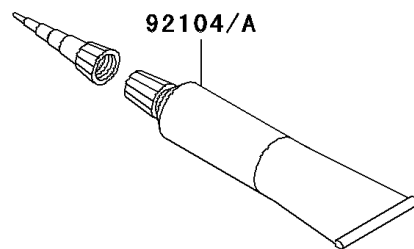

2012 W800 (European) PARTS DIAGRAM

Owner's Tools

56007

F2810

2012 W800 (European) PARTS LIST

Owner's Tools

ITEM NAME	PART NUMBER	QUANTITY
TOOL-KIT (Ref # 56007)	56007-0090	1
BAG,TOOL (Ref # 56008)	56008-1075	1
GASKET-LIQUID,TB1211F,CLEAR (Ref # 92104)	92104-0004	1
GASKET-LIQUID,TB1216B,BLACK (Ref # 92104A)	92104-1064	1
GRIP-SCREW DRIVER (Ref # 92106)	92106-1001	1
TOOL-DRIVER,#3PHILLIPS (Ref # 92107)	92107-005	1
TOOL-WRENCH,ALLEN,5MM (Ref # 92110)	92110-1015	1
TOOL-WRENCH,BOX END,27MM (Ref # 92110A)	92110-1147	1
TOOL-WRENCH,BOX END,19MM (Ref # 92110B)	92110-1151	1
TOOL-WRENCH,OPEN END,10X12 (Ref # 92110C)	92110-1152	1
TOOL-WRENCH,OPEN END,14X17 (Ref # 92110D)	92110-1153	1
TOOL-BAR,BOX END WRENCH (Ref # 92111)	92111-1051	1
TOOL-PLIERS (Ref # 92112)	92112-1001	1