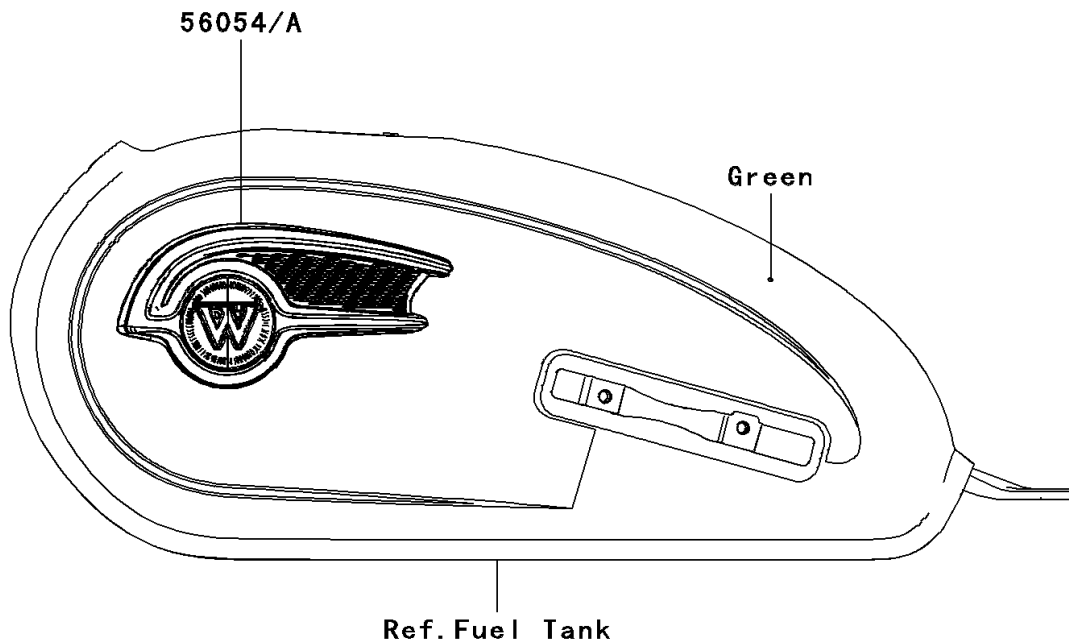

2011 W800 (European) PARTS DIAGRAM

Decals(Green)(ABF-ACF)

F2861

2011 W800 (European) PARTS LIST

Decals(Green)(ABF-ACF)

ITEM NAME	PART NUMBER	QUANTITY
MARK,TANK,LH,W (Ref # 56054)	56054-0691	1
MARK,TANK,RH,W (Ref # 56054A)	56054-0692	1
MARK,SIDE COVER,800 (Ref # 56054B)	56054-0729	2