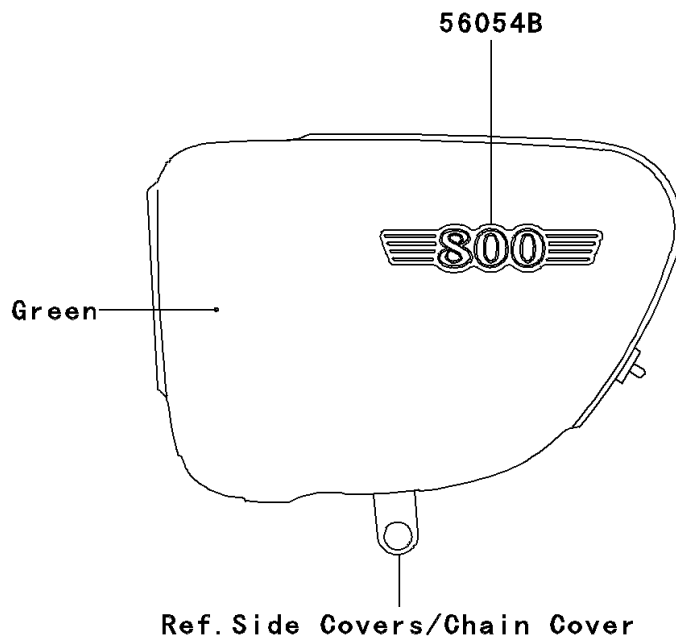

2011 W800 (European) PARTS DIAGRAM

Decals(Green)(ABF-ACF)

F2861

2011 W800 (European) PARTS LIST

Decals(Green)(ABF-ACF)

ITEM NAME	PART NUMBER	QUANTITY
MARK,TANK,LH,W (Ref # 56054)	56054-0691	1
MARK,TANK,RH,W (Ref # 56054A)	56054-0692	1
MARK,SIDE COVER,800 (Ref # 56054B)	56054-0729	2