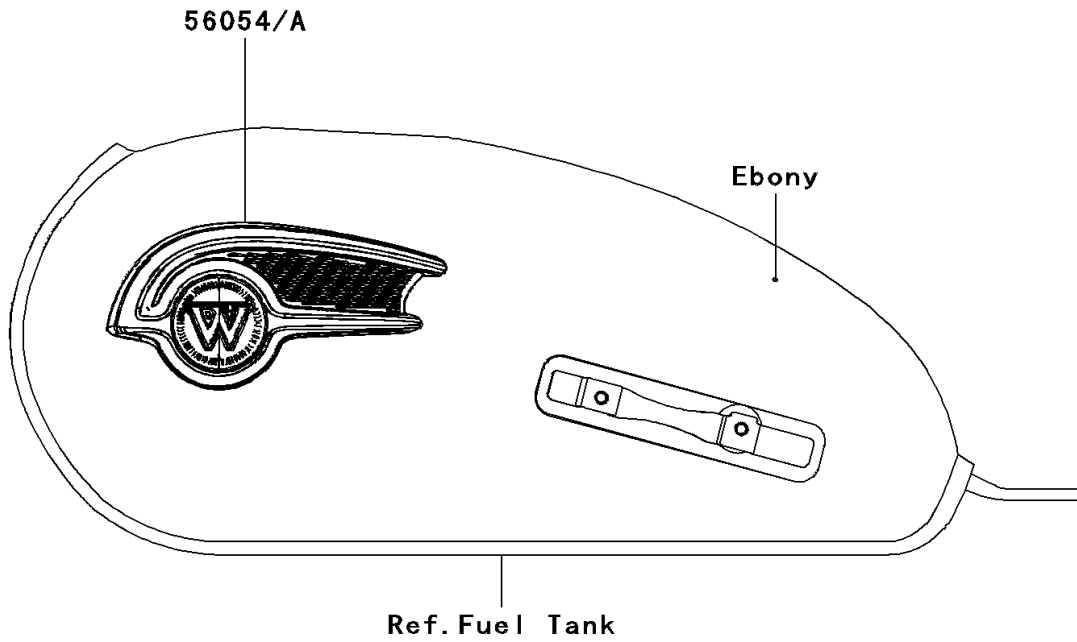

2012 W800 (European) PARTS DIAGRAM

Decals(Ebony)(ACFA)

F2861A

2012 W800 (European) PARTS LIST

Decals(Ebony)(ACFA)

ITEM NAME	PART NUMBER	QUANTITY
MARK,TANK,LH,W (Ref # 56054)	56054-0751	1
MARK,TANK,RH,W (Ref # 56054A)	56054-0752	1
MARK,SIDE COVER,800 (Ref # 56054B)	56054-0753	2