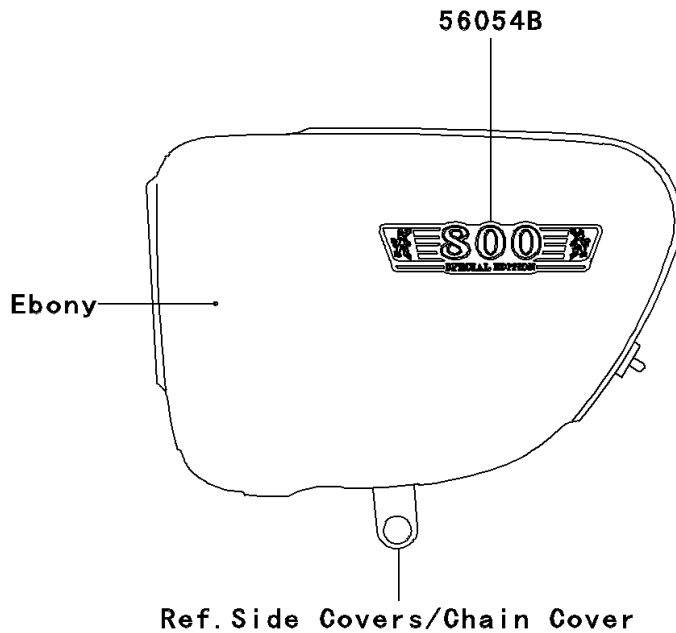

2012 W800 (European) PARTS DIAGRAM

Decals(Ebony)(ACFA)

F2861A

2012 W800 (European) PARTS LIST

Decals(Ebony)(ACFA)

ITEM NAME	PART NUMBER	QUANTITY
MARK,TANK,LH,W (Ref # 56054)	56054-0751	1
MARK,TANK,RH,W (Ref # 56054A)	56054-0752	1
MARK,SIDE COVER,800 (Ref # 56054B)	56054-0753	2