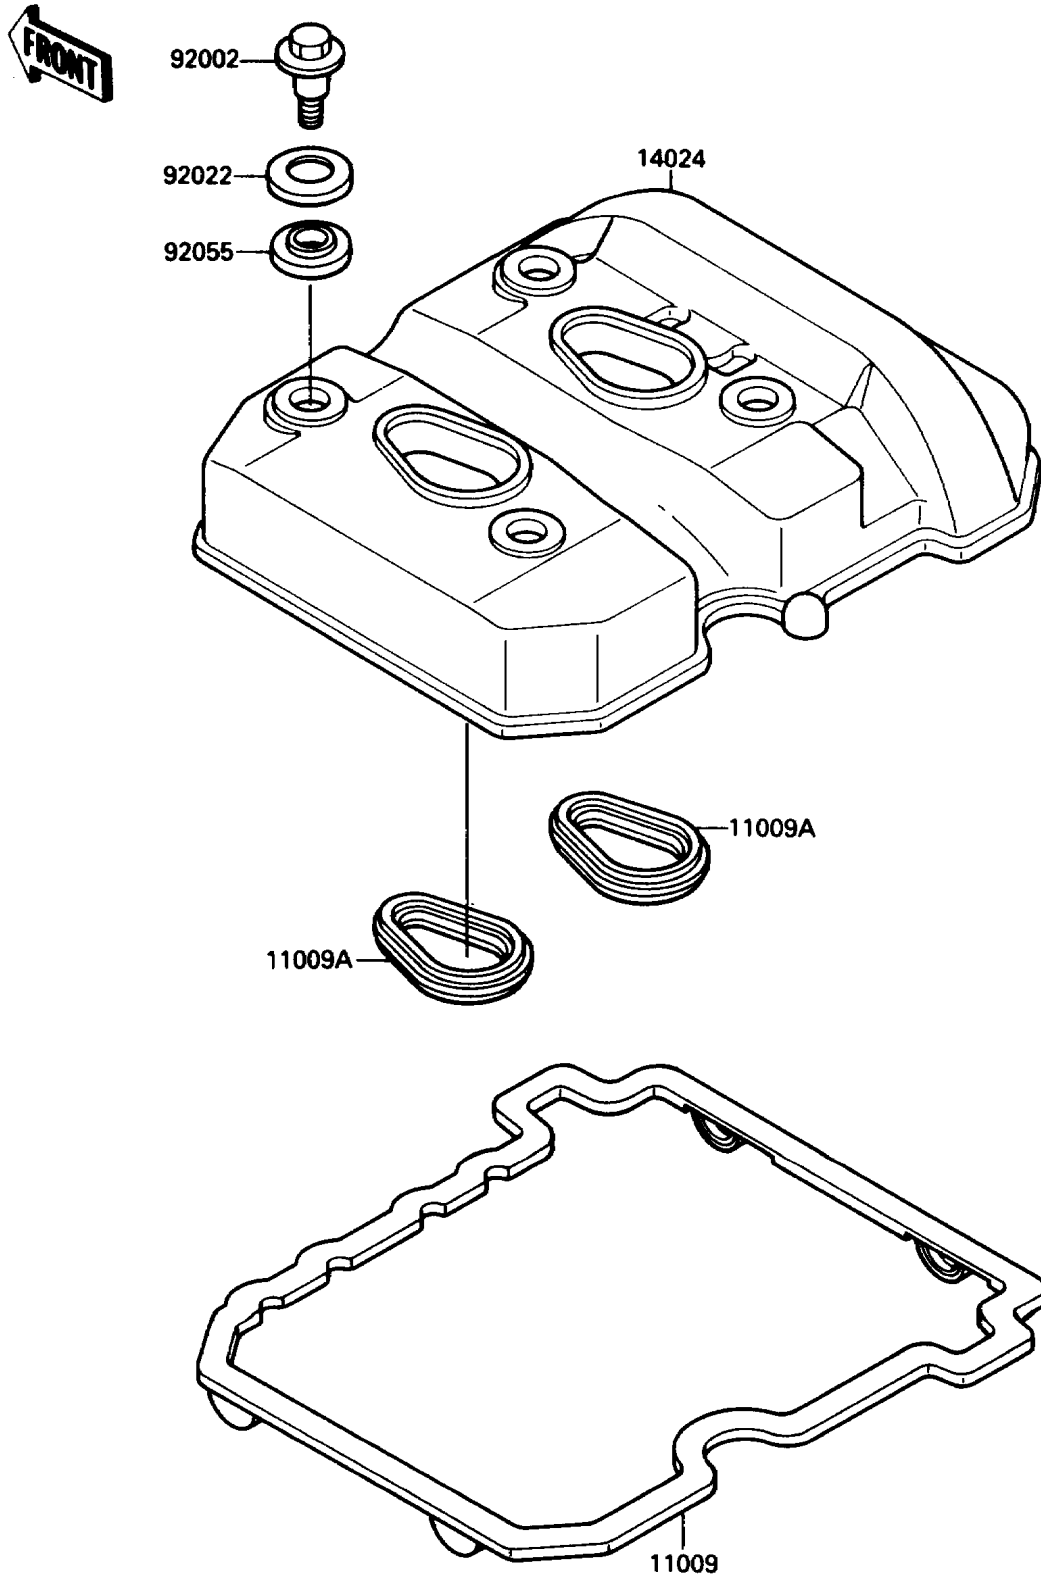

1989 Eliminator PARTS DIAGRAM

Cylinder Head Cover

E1112-0098

1989 Eliminator PARTS LIST

Cylinder Head Cover

ITEM NAME	PART NUMBER	QUANTITY
GASKET,CYLINDER HEAD COVER (Ref # 11009)	11009-1574	1
GASKET (Ref # 11009A)	11009-1575	2
COVER,CYLINDER HEAD (Ref # 14024)	14024-1515	1
BOLT,HEAD COVER (Ref # 92002)	92002-1504	4
WASHER,HEAD COVER BOLT (Ref # 92022)	92022-1637	4
RING-O,HEAD COVER BOLT (Ref # 92055)	92055-1225	4