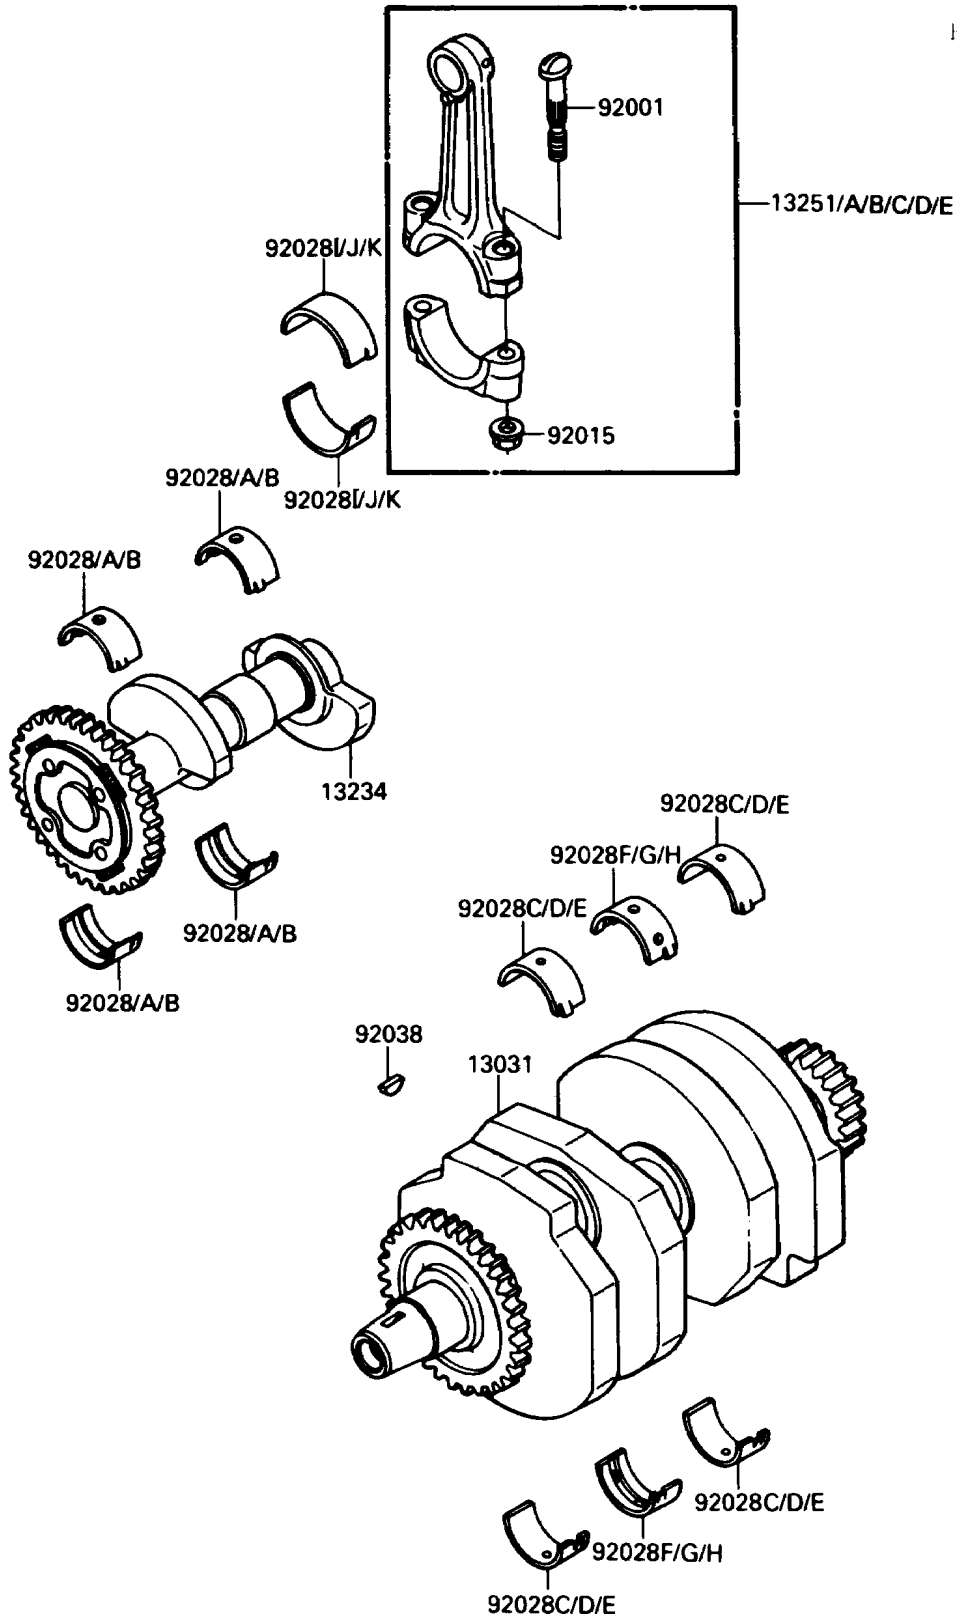

1989 Eliminator PARTS DIAGRAM

Crankshaft

E1321-0089

1989 Eliminator PARTS LIST

Crankshaft

ITEM NAME	PART NUMBER	QUANTITY
CRANKSHAFT-COMP (Ref # 13031)	13031-1265	1
SHAFT-COMP,BALANCER (Ref # 13234)	13234-1065	1
ROD-ASSY-CONNECTING,F (Ref # 13251)	13251-1083-FF	2
ROD-ASSY-CONNECTING,G (Ref # 13251A)	13251-1083-GG	2
ROD-ASSY-CONNECTING,H (Ref # 13251B)	13251-1083-HH	2
ROD-ASSY-CONNECTING,I (Ref # 13251C)	13251-1083-II	2
ROD-ASSY-CONNECTING,J (Ref # 13251D)	13251-1083-JJ	2
ROD-ASSY-CONNECTING,K (Ref # 13251E)	13251-1083-KK	2
BOLT,CONNECTING ROD,7MM (Ref # 92001)	92001-1793	4
NUT,CONNECTING ROD,7MM (Ref # 92015)	92015-1527	4
BUSHING,BALANCER,BLUE (Ref # 92028)	92028-1422	4
BUSHING,BALANCER,BLACK (Ref # 92028A)	92028-1423	AR
BUSHING,BALANCER,BROWN (Ref # 92028B)	92028-1424	AR
BUSHING,CRANKSHAFT,#1&3,BLUE (Ref # 92028C)	92028-1486	AR
BUSHING,CRANKSHAFT,#1&3,BLACK (Ref # 92028D)	92028-1487	AR
BUSHING,CRANKSHAFT,#1&3,BROWN (Ref # 92028E)	92028-1488	AR
BUSHING,CRANKSHAFT,#2,BLUE (Ref # 92028F)	92028-1489	AR
BUSHING,CRANKSHAFT,#2,BLACK (Ref # 92028G)	92028-1490	AR
BUSHING,CRANKSHAFT,#2,BROWN (Ref # 92028H)	92028-1491	AR
BUSHING,CONNECTING ROD,BLUE (Ref # 92028I)	92028-1492	AR
BUSHING,CONNECTING ROD,BLACK (Ref # 92028J)	92028-1493	AR
BUSHING,CONNECTING ROD,BROWN (Ref # 92028K)	92028-1494	AR
KEY,WOODRUFF (Ref # 92038)	92038-001	1