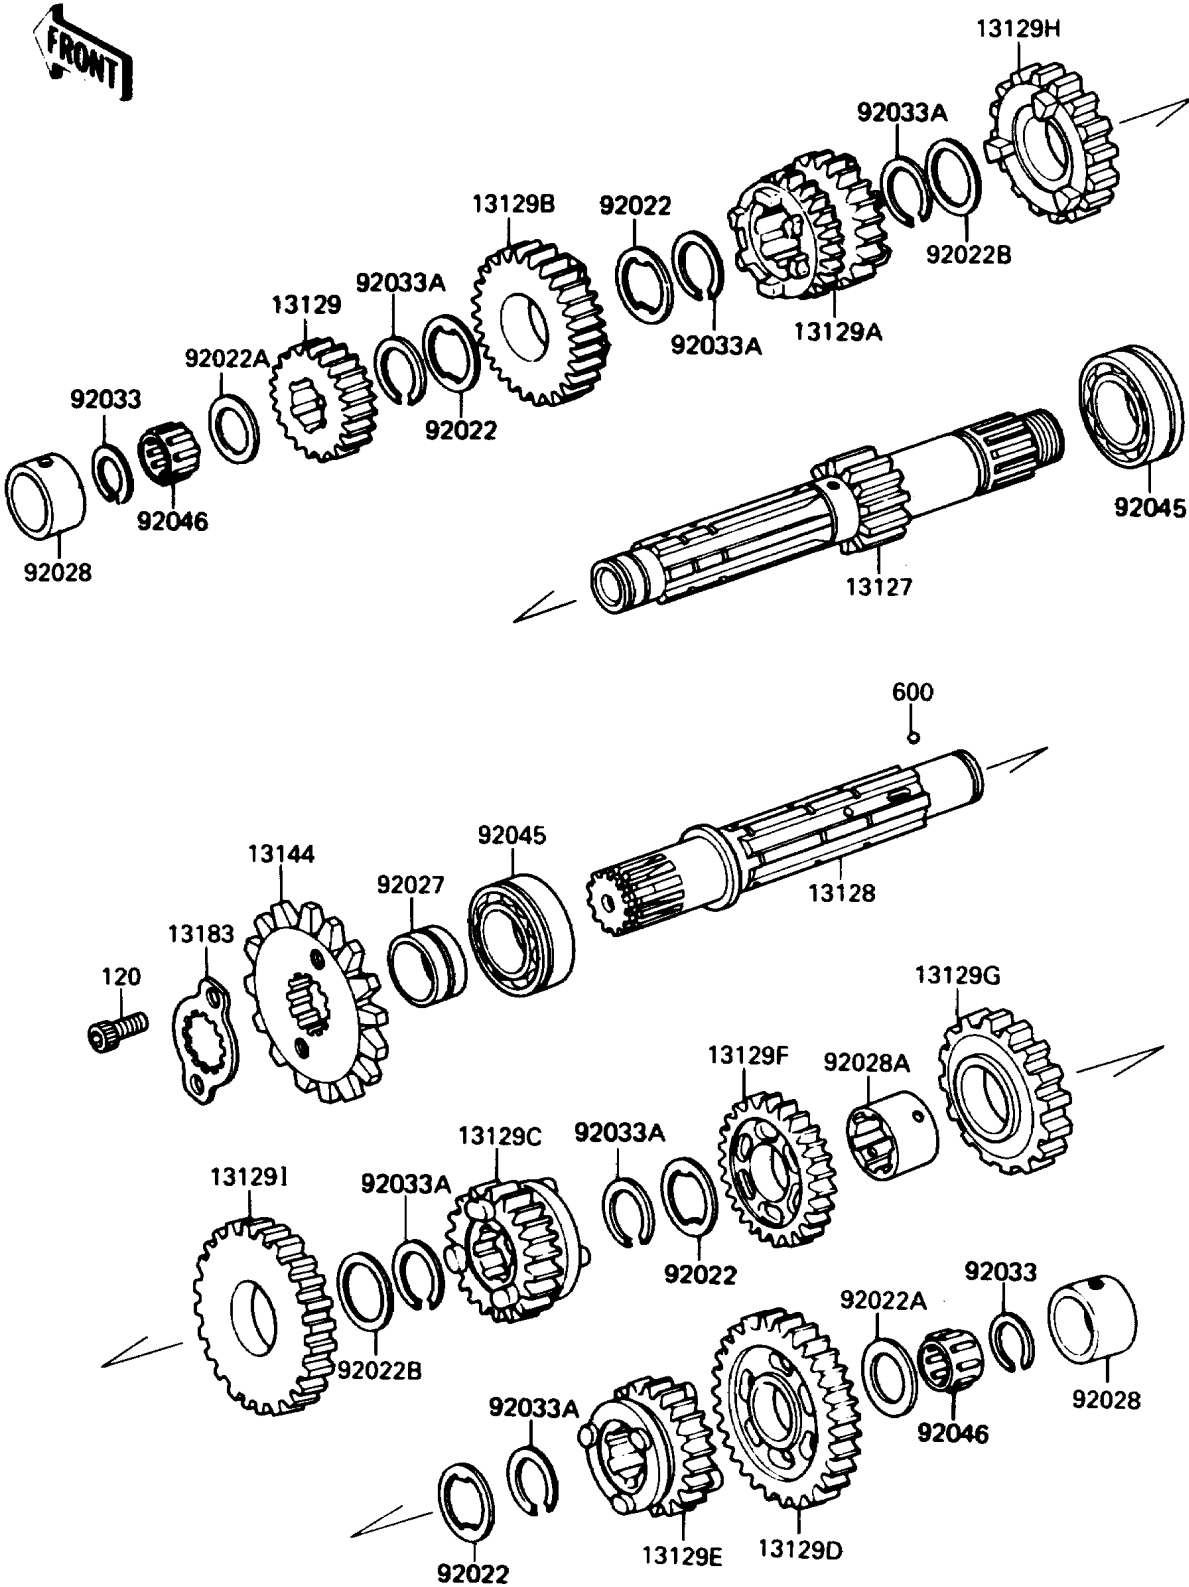

# 1988 Eliminator PARTS DIAGRAM

Transmission

E1361-0170