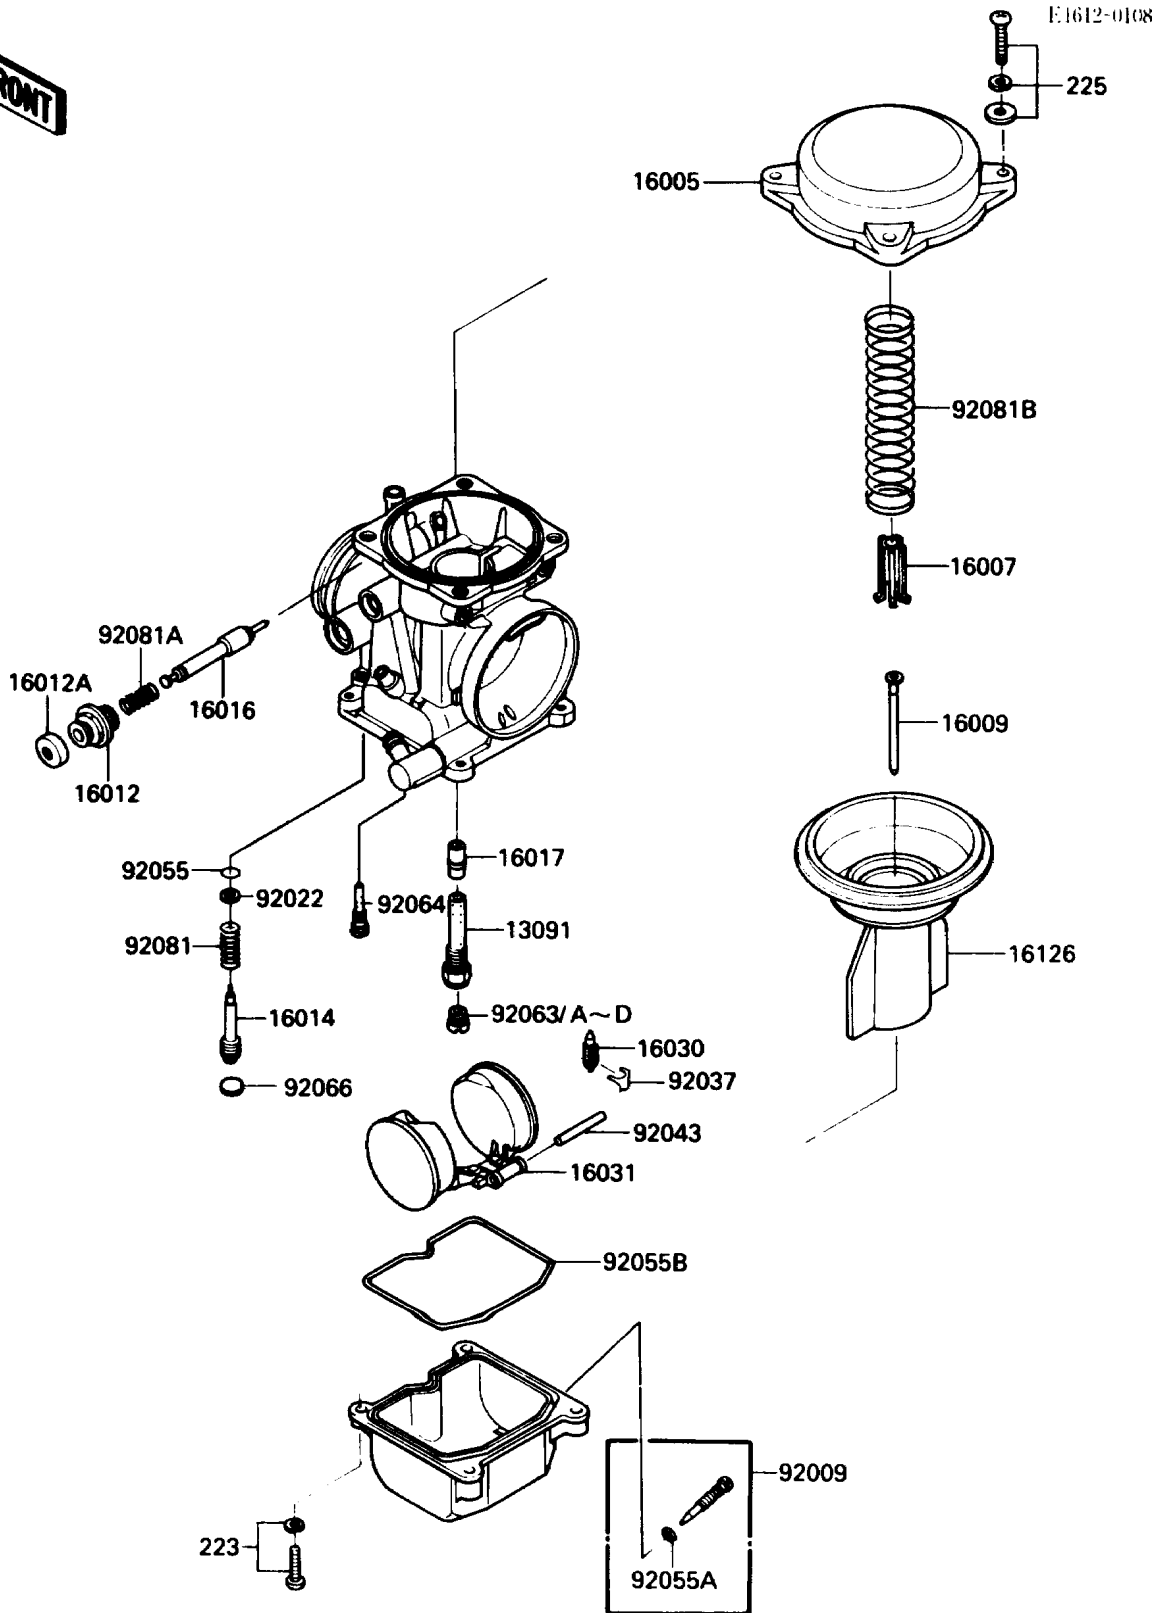

1989 Eliminator PARTS DIAGRAM

Carburetor Parts

1989 Eliminator PARTS LIST

Carburetor Parts

ITEM NAME	PART NUMBER	QUANTITY
HOLDER,NEEDLE JET (Ref # 13091)	13091-1533	2
TOP-CHAMBER,MIXING (Ref # 16005)	16005-1056	2
SEAT-SPRING,THROTTLE VALVE (Ref # 16007)	16007-1120	2
NEEDLE-JET,N53X (Ref # 16009)	16009-1374	2
CAP-STARTER PLUNGER (Ref # 16012)	16012-1051	2
CAP-STARTER PLUNGER (Ref # 16012A)	16012-1052	2
SCREW-PILOT AIR (Ref # 16014)	16014-1054	2
PLUNGER,STARTER (Ref # 16016)	16016-1061	2
JET-NEEDLE (Ref # 16017)	16017-1326	2
VALVE-FLOAT (Ref # 16030)	16030-1007	2
FLOAT (Ref # 16031)	16031-1056	2
VALVE,THROTTLE (Ref # 16126)	16126-1159	2
SCREW,DRAIN,M6X1.0 (Ref # 92009)	92009-1095	2
WASHER,PLAIN (Ref # 92022)	92022-1003	2
CLAMP,FLOAT VALVE (Ref # 92037)	16044-007	2
PIN,FLOAT (Ref # 92043)	92043-1207	2
RING-O,PILOT ADJUST (Ref # 92055)	92055-1002	2
RING-O,DRAIN SCREW (Ref # 92055A)	92055-1053	2
RING-O,FLOAT CHAMBER (Ref # 92055B)	92055-1222	2
JET-MAIN,2ND,#95 (Ref # 92063)	92063-1001	2
JET-MAIN,2ND,#90 (Ref # 92063A)	92063-1003	2
JET-MAIN,2ND,#92 (Ref # 92063B)	92063-1004	2
JET-MAIN,2ND,#98 (Ref # 92063C)	92063-1005	2
JET-MAIN,2ND,#100 (Ref # 92063D)	92063-1008	2
JET-PILOT,#35 (Ref # 92064)	92064-1035	2
PLUG,PILOT AIR SCREW,6.9X2 (Ref # 92066)	92066-1051	2
SPRING,PILOT ADJUST SCREW (Ref # 92081)	92081-1002	2
SPRING,STARTER PLUNGER (Ref # 92081A)	92081-1761	2
SPRING,VACUUM VALVE (Ref # 92081B)	92081-1775	2

1989 Eliminator PARTS LIST

Carburetor Parts

ITEM NAME	PART NUMBER	QUANTITY
SCREW-PAN-WS-CROS (Ref # 223)	223C0416	8
SCREW-PAN-WSP-CROS (Ref # 225)	225C0418	5