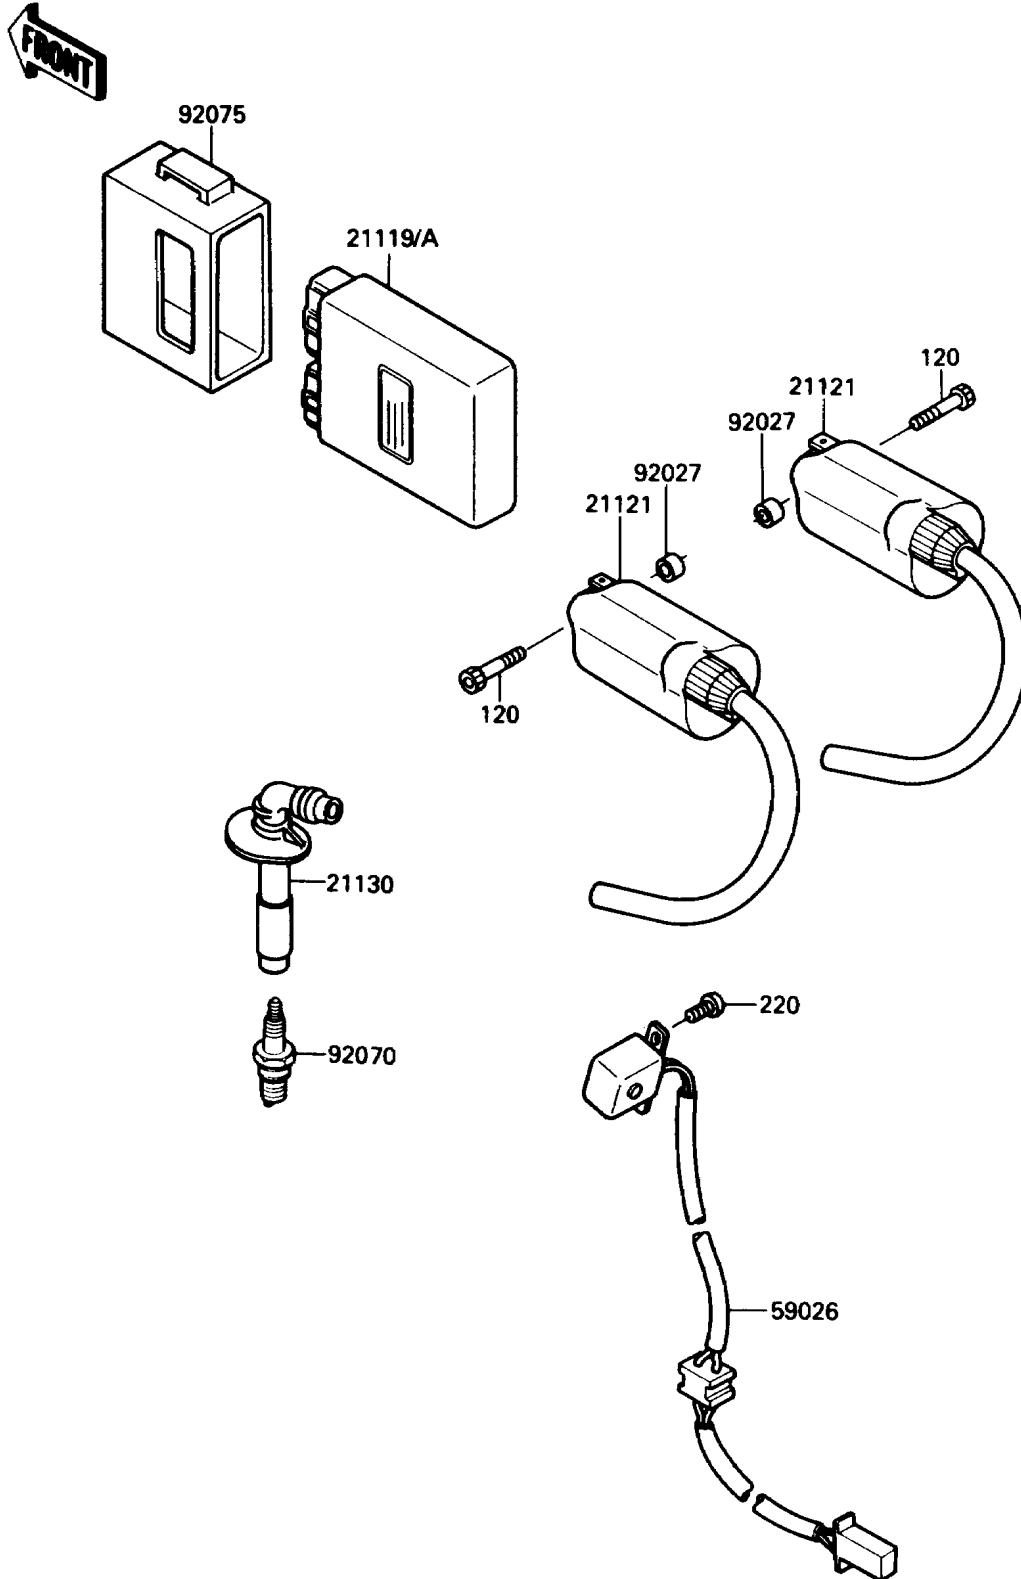

# 1989 Eliminator PARTS DIAGRAM

Ignition System

E1830-0267

# 1989 Eliminator PARTS LIST

## Ignition System

ITEM NAME	PART NUMBER	QUANTITY
IGNITER (Ref # 21119)	21119-1229	1
IGNITER (Ref # 21119A)	21119-1233	1
COIL-IGNITION (Ref # 21121)	21121-1163	2
CAP-SPARK PLUG (Ref # 21130)	21130-1056	2
COIL-PULSING (Ref # 59026)	59026-1086	1
COLLAR,6.8X10X6 (Ref # 92027)	92027-103	4
PLUG-SPARK,C8HA(NGK) (Ref # 92070)	92070-1131	2
DAMPER,IGNITER (Ref # 92075)	92075-1928	1
BOLT-SOCKET,6X25 (Ref # 120)	120P0625	4
SCREW-PAN-CROS (Ref # 220)	220B0510	2