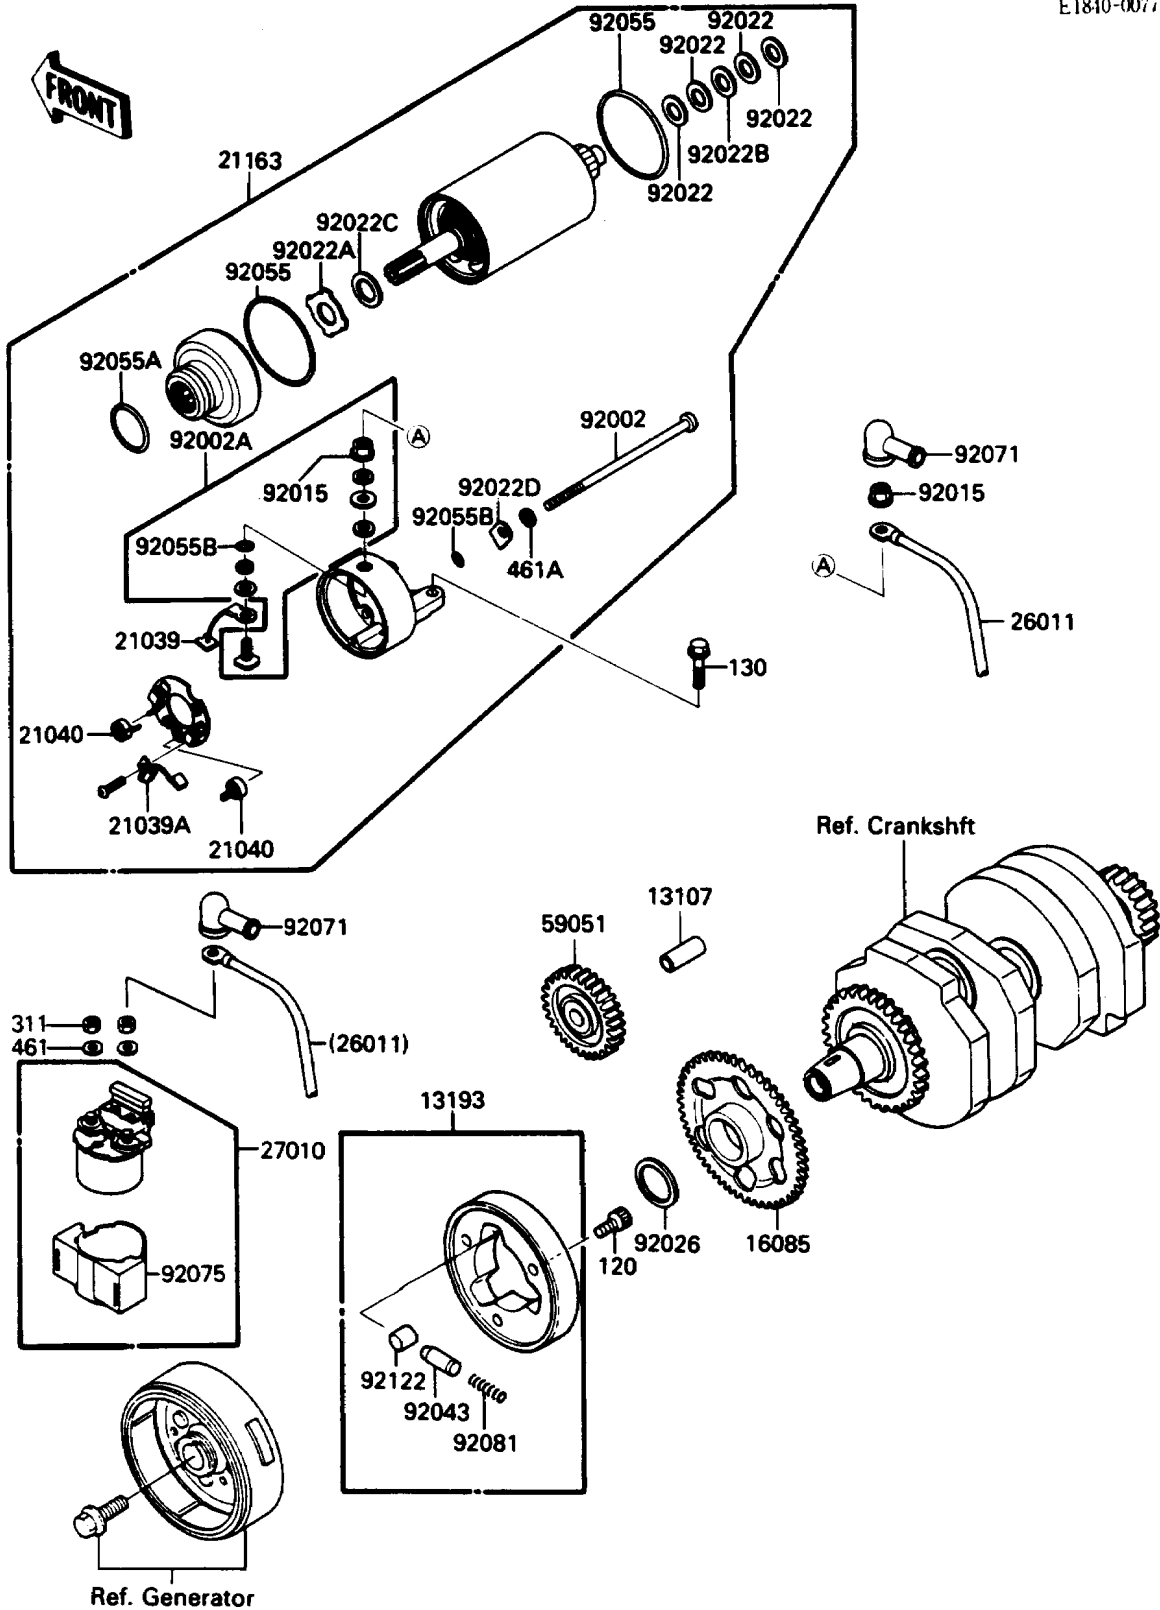

# 1988 Eliminator PARTS DIAGRAM

Starter Motor

E1840-0077

# 1988 Eliminator PARTS LIST

## Starter Motor

ITEM NAME	PART NUMBER	QUANTITY
SHAFT,7.8X12X26.5 (Ref # 13107)	13107-1176	1
CLUTCH-ASSY-ONEWAY (Ref # 13193)	13193-1002	1
GEAR,ONEWAY CLUTCH,65T (Ref # 16085)	16085-1166	1
BRUSH,CARBON(+) (Ref # 21039)	21039-1001	1
BRUSH,CARBON(-) (Ref # 21039A)	21039-1056	1
SPRING-BRUSH (Ref # 21040)	21040-1053	2
STARTER-ELECTRIC (Ref # 21163)	21163-1136	1
WIRE-LEAD,STARTER (Ref # 26011)	26011-1411	1
SWITCH,MAGNETIC (Ref # 27010)	27010-1213	1
GEAR-SPUR,IDLE (Ref # 59051)	59051-1154	1
BOLT,STARTER (Ref # 92002)	92002-1818	2
BOLT,TERMINAL (Ref # 92002A)	92002-1819	1
NUT,STARTER MOTOR (Ref # 92015)	92015-1476	2
WASHER,9.1X18X0.2 (Ref # 92022)	21025-011	4
WASHER,THRUST SUPPORT (Ref # 92022A)	92022-1130	1
WASHER,9.1X18X0.8 (Ref # 92022B)	92022-1132	1
WASHER,22X12.2X0.5 (Ref # 92022C)	92022-1714	1
WASHER,LOCK (Ref # 92022D)	92022-1825	2
SPACER,25X40X1 (Ref # 92026)	92026-1004	1
PIN (Ref # 92043)	92043-132	3
RING-O (Ref # 92055)	92055-1042	2
RING-O (Ref # 92055A)	92055-1303	1
RING-O,4.5X2.0 (Ref # 92055B)	92055-1370	3
GROMMET,STARTER TERMINAL (Ref # 92071)	21017-017	2
DAMPER,MAGNETIC SWITCH (Ref # 92075)	92075-1863	1
SPRING,COIL (Ref # 92081)	92081-159	3
ROLLER (Ref # 92122)	92122-006	3
BOLT-SOCKET,8X14 (Ref # 120)	120P0814	3
BOLT-FLANGED (Ref # 130)	130J0620	2

## Starter Motor

ITEM NAME	PART NUMBER	QUANTITY
NUT-HEX,6MM (Ref # 311)	311B0600	2
WASHER-SPRING,6MM (Ref # 461)	461F0600	2
WASHER-SPRING,5MM,BLACK (Ref # 461A)	461K0500	2