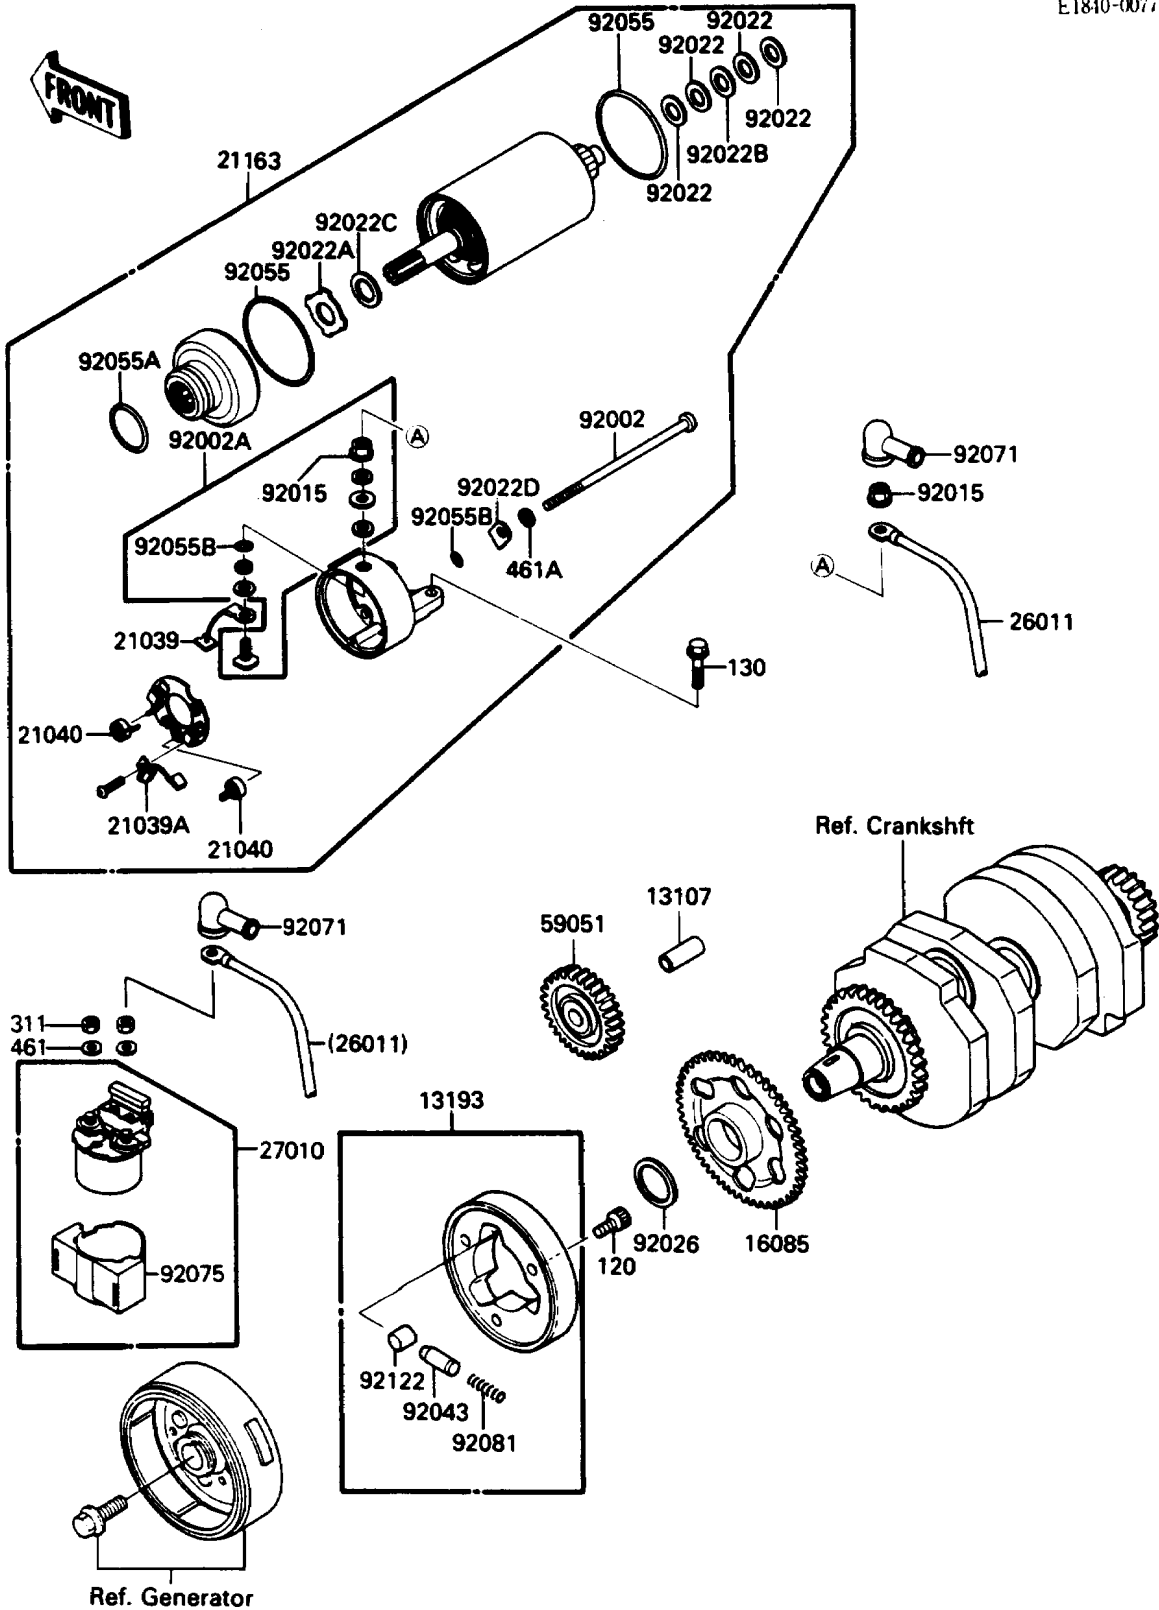

1989 Eliminator PARTS DIAGRAM

Starter Motor

E1840-0077

1989 Eliminator PARTS LIST

Starter Motor

ITEM NAME	PART NUMBER	QUANTITY
SHAFT,7.8X12X26.5 (Ref # 13107)	13107-1176	1
CLUTCH-ASSY-ONEWAY (Ref # 13193)	13193-1002	1
GEAR,ONEWAY CLUTCH,65T (Ref # 16085)	16085-1166	1
BRUSH,CARBON(+) (Ref # 21039)	21039-1001	1
BRUSH,CARBON(-) (Ref # 21039A)	21039-1056	1
SPRING-BRUSH (Ref # 21040)	21040-1053	2
STARTER-ELECTRIC (Ref # 21163)	21163-1136	1
WIRE-LEAD,STARTER (Ref # 26011)	26011-1411	1
SWITCH,MAGNETIC (Ref # 27010)	27010-1213	1
GEAR-SPUR,IDLE (Ref # 59051)	59051-1154	1
BOLT,STARTER (Ref # 92002)	92002-1818	2
BOLT,TERMINAL (Ref # 92002A)	92002-1819	1
NUT,STARTER MOTOR (Ref # 92015)	92015-1476	2
WASHER,9.1X18X0.2 (Ref # 92022)	21025-011	4
WASHER,THRUST SUPPORT (Ref # 92022A)	92022-1130	1
WASHER,9.1X18X0.8 (Ref # 92022B)	92022-1132	1
WASHER,22X12.2X0.5 (Ref # 92022C)	92022-1714	1
WASHER,LOCK (Ref # 92022D)	92022-1825	2
SPACER,25X40X1 (Ref # 92026)	92026-1004	1
PIN (Ref # 92043)	92043-132	3
RING-O (Ref # 92055)	92055-1042	2
RING-O (Ref # 92055A)	92055-1303	1
RING-O,4.5X2.0 (Ref # 92055B)	92055-1370	3
GROMMET,STARTER TERMINAL (Ref # 92071)	21017-017	2
DAMPER,MAGNETIC SWITCH (Ref # 92075)	92075-1863	1
SPRING,COIL (Ref # 92081)	92081-159	3
ROLLER (Ref # 92122)	92122-006	3
BOLT-SOCKET,8X14 (Ref # 120)	120P0814	3
BOLT-FLANGED (Ref # 130)	130J0620	2

1989 Eliminator PARTS LIST

Starter Motor

ITEM NAME	PART NUMBER	QUANTITY
NUT-HEX,6MM (Ref # 311)	311B0600	2
WASHER-SPRING,6MM (Ref # 461)	461F0600	2
WASHER-SPRING,5MM,BLACK (Ref # 461A)	461K0500	2