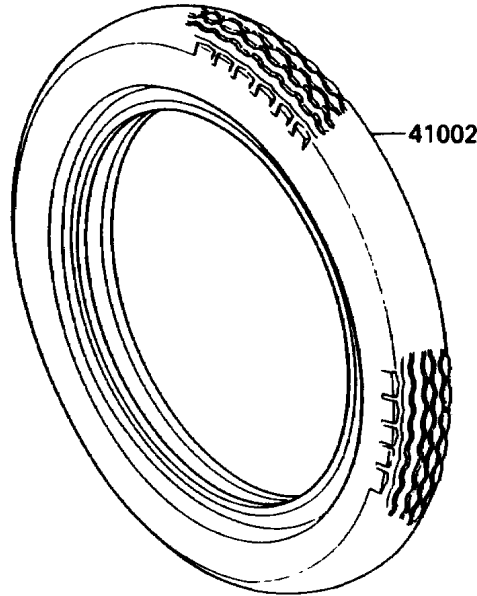

1989 Eliminator PARTS DIAGRAM

Tires

F2210-0146

1989 Eliminator PARTS LIST

Tires

ITEM NAME	PART NUMBER	QUANTITY
VALVE,TIRE (Ref # 16126)	16126-1140	2
TIRE,FR,100/90-17 55S,F17(D) (Ref # 41002)	41002-1656	1
TIRE,RR,140/90-15 70S,K425G(D) (Ref # 41002A)	41002-1657	1
BALANCER-WHEEL,10G,SILVER (Ref # 41075)	41075-1014	AR
BALANCER-WHEEL,20G,SILVER (Ref # 41075A)	41075-1015	AR
BALANCER-WHEEL,30G,SILVER (Ref # 41075B)	41075-1016	AR