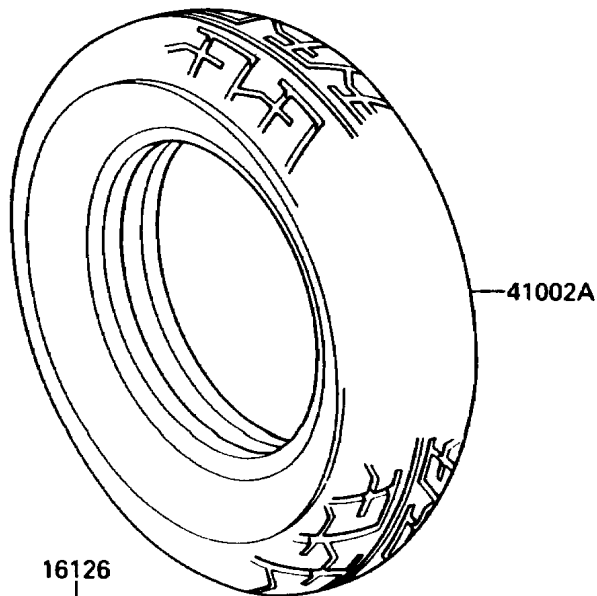

1989 Eliminator PARTS DIAGRAM

Tires

F2210-0146

1989 Eliminator PARTS LIST

Tires

ITEM NAME	PART NUMBER	QUANTITY
VALVE,TIRE (Ref # 16126)	16126-1140	2
TIRE,FR,100/90-17 55S,F17(D) (Ref # 41002)	41002-1656	1
TIRE,RR,140/90-15 70S,K425G(D) (Ref # 41002A)	41002-1657	1
BALANCER-WHEEL,10G,SILVER (Ref # 41075)	41075-1014	AR
BALANCER-WHEEL,20G,SILVER (Ref # 41075A)	41075-1015	AR
BALANCER-WHEEL,30G,SILVER (Ref # 41075B)	41075-1016	AR