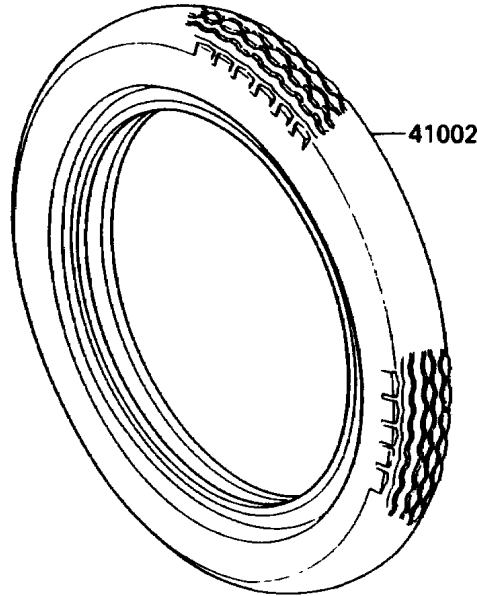

1988 Eliminator PARTS DIAGRAM

Tires

F2210-0146

1988 Eliminator PARTS LIST

Tires

ITEM NAME	PART NUMBER	QUANTITY
VALVE,TIRE (Ref # 16126)	16126-1140	2
TIRE,FR,100/90-17 55S,F17(D) (Ref # 41002)	41002-1656	1
TIRE,RR,140/90-15 70S,K425G(D) (Ref # 41002A)	41002-1657	1
BALANCER-WHEEL,10G,SILVER (Ref # 41075)	41075-1014	AR
BALANCER-WHEEL,20G,SILVER (Ref # 41075A)	41075-1015	AR
BALANCER-WHEEL,30G,SILVER (Ref # 41075B)	41075-1016	AR