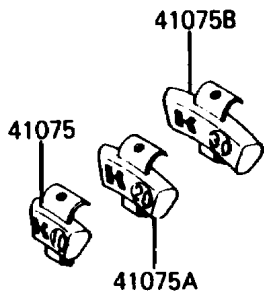

1988 Eliminator PARTS DIAGRAM

Tires

F2210-0146

1988 Eliminator PARTS LIST

Tires

ITEM NAME	PART NUMBER	QUANTITY
VALVE,TIRE (Ref # 16126)	16126-1140	2
TIRE,FR,100/90-17 55S,F17(D) (Ref # 41002)	41002-1656	1
TIRE,RR,140/90-15 70S,K425G(D) (Ref # 41002A)	41002-1657	1
BALANCER-WHEEL,10G,SILVER (Ref # 41075)	41075-1014	AR
BALANCER-WHEEL,20G,SILVER (Ref # 41075A)	41075-1015	AR
BALANCER-WHEEL,30G,SILVER (Ref # 41075B)	41075-1016	AR