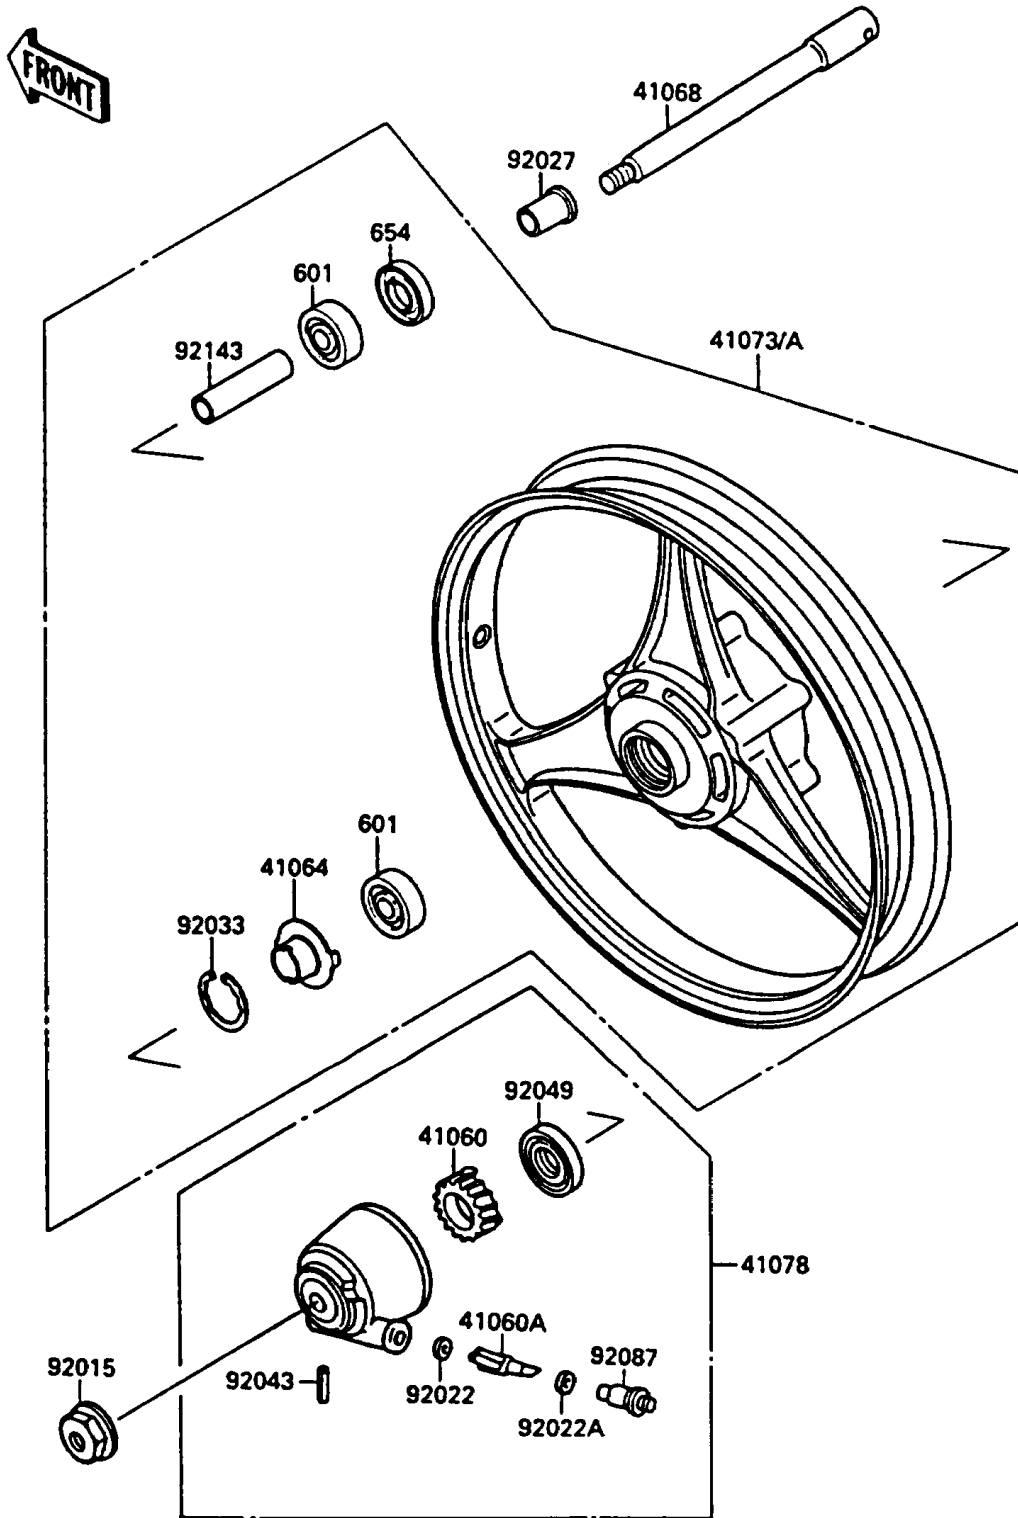

1989 Eliminator PARTS DIAGRAM

Front Wheel

F2230-0158

1989 Eliminator PARTS LIST

Front Wheel

ITEM NAME	PART NUMBER	QUANTITY
GEAR-METER SCREW,24T (Ref # 41060)	41060-1025	1
GEAR-METER SCREW,9T (Ref # 41060A)	41060-1035	1
RECEIVER-SPEEDOMETER (Ref # 41064)	41064-1006	1
AXLE,FR (Ref # 41068)	41068-1238	1
WHEEL-ASSY,FR,F.RED (Ref # 41073)	41073-1369-CW	1
CASE-ASSY-METER GEAR,F.BLACK (Ref # 41078)	41078-1028	1
NUT,FLANGED,14MM (Ref # 92015)	92015-1032	1
WASHER,5.1X9X0.4 (Ref # 92022)	41063-001	1
WASHER,5.1X10X1 (Ref # 92022A)	92022-1062	1
COLLAR,L=34 (Ref # 92027)	92027-1118	1
RING-SNAP,42MM (Ref # 92033)	92033-1041	1
PIN,SPRING (Ref # 92043)	41082-001	1
SEAL-OIL,BJN30427-C3 (Ref # 92049)	92049-1057	1
BUSHING-METER GEAR (Ref # 92087)	92087-1002	1
COLLAR,15.2X22X60 (Ref # 92143)	92027-1980	1
BEARING-BALL (Ref # 601)	601B6202UU	2
OIL SEAL,22X35X8 (Ref # 654)	654A223508	1