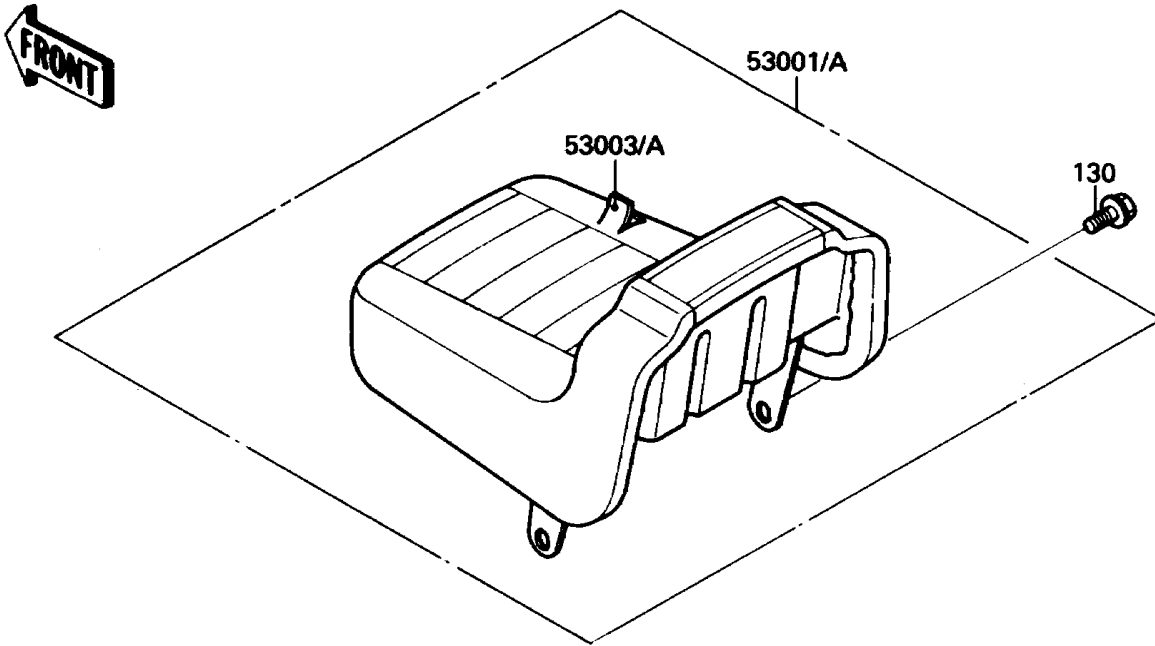

1988 Eliminator PARTS DIAGRAM

Seat

F2510-0344

1988 Eliminator PARTS LIST

Seat

ITEM NAME	PART NUMBER	QUANTITY
SEAT-ASSY,FR (Ref # 53001)	53001-1534	1
LEATHER,FRONT SEAT (Ref # 53003)	53003-1199	1
BOLT-FLANGED (Ref # 130)	130D0814	2
BOLT-FLANGED-SMALL (Ref # 132)	132E0835	2