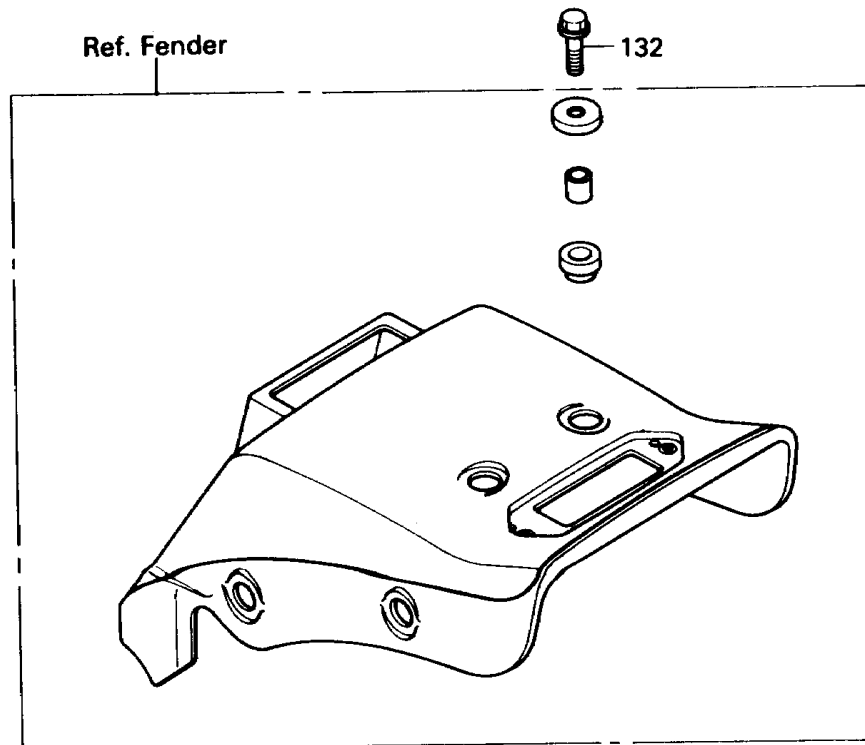

1988 Eliminator PARTS DIAGRAM

Seat

F2510-0344

1988 Eliminator PARTS LIST

Seat

ITEM NAME	PART NUMBER	QUANTITY
SEAT-ASSY,FR (Ref # 53001)	53001-1534	1
LEATHER,FRONT SEAT (Ref # 53003)	53003-1199	1
BOLT-FLANGED (Ref # 130)	130D0814	2
BOLT-FLANGED-SMALL (Ref # 132)	132E0835	2