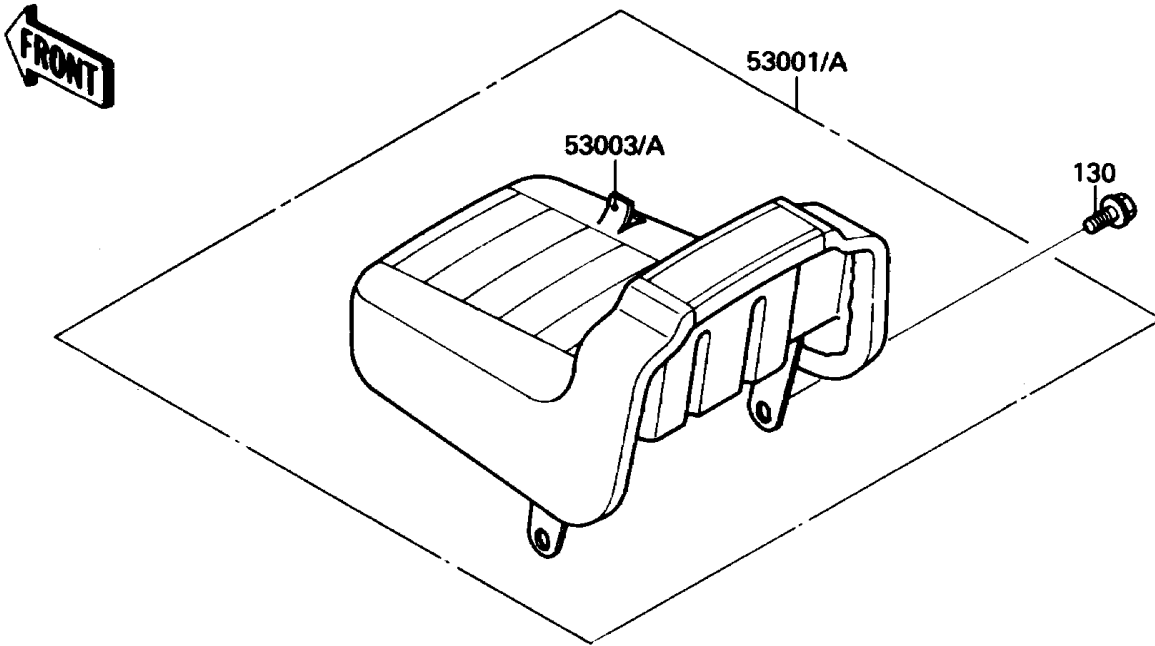

# 1989 Eliminator PARTS DIAGRAM

Seat

F2510-0344

# 1989 Eliminator PARTS LIST

## Seat

ITEM NAME	PART NUMBER	QUANTITY
SEAT-ASSY,FR,BLACK (Ref # 53001A)	53001-1534-MA	1
LEATHER,FRONT SEAT,BLACK (Ref # 53003A)	53003-1199-MA	1
BOLT-FLANGED (Ref # 130)	130D0814	2
BOLT-FLANGED-SMALL (Ref # 132)	132E0835	2