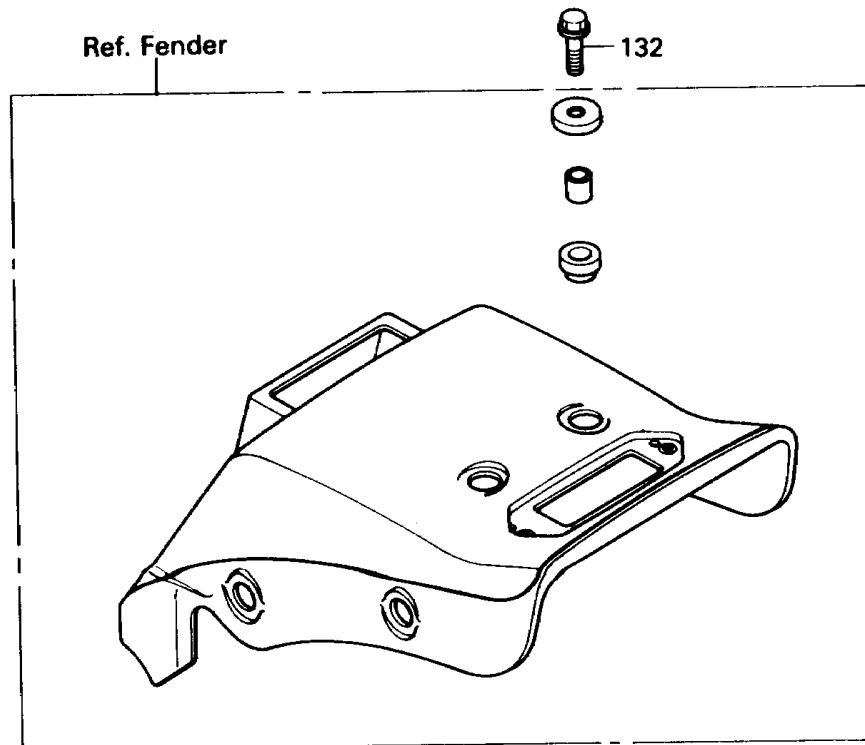

# 1989 Eliminator PARTS DIAGRAM

Seat

F2510-0344

# 1989 Eliminator PARTS LIST

## Seat

ITEM NAME	PART NUMBER	QUANTITY
SEAT-ASSY,FR,BLACK (Ref # 53001A)	53001-1534-MA	1
LEATHER,FRONT SEAT,BLACK (Ref # 53003A)	53003-1199-MA	1
BOLT-FLANGED (Ref # 130)	130D0814	2
BOLT-FLANGED-SMALL (Ref # 132)	132E0835	2