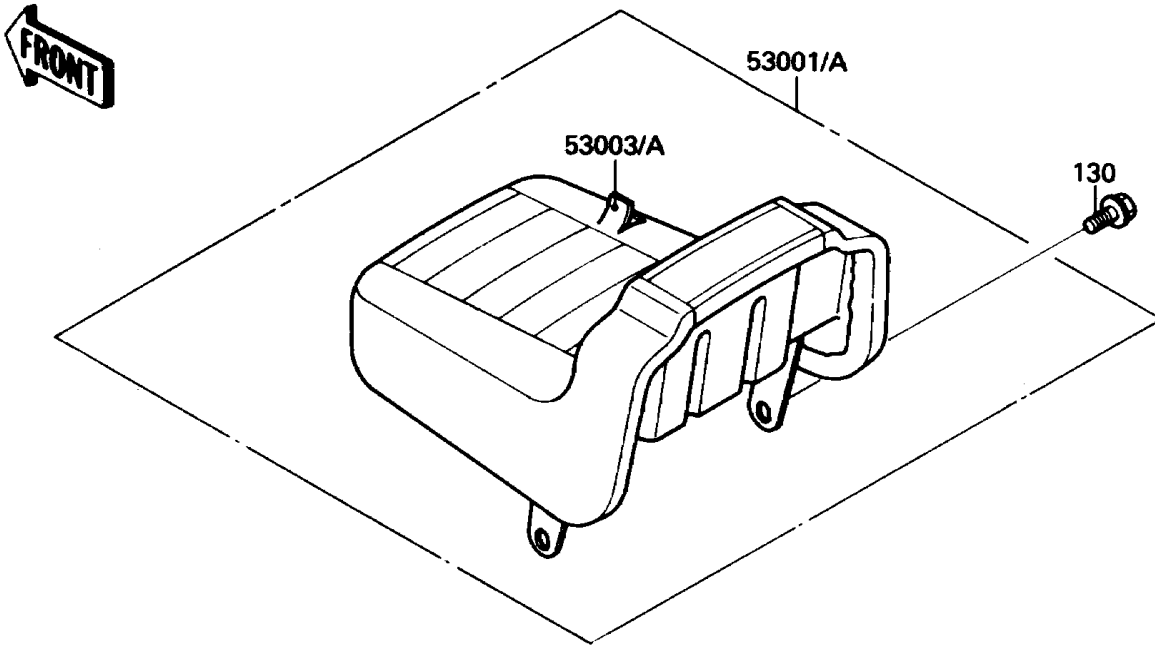

1989 Eliminator PARTS DIAGRAM

Seat

F2510-0344

1989 Eliminator PARTS LIST

Seat

ITEM NAME	PART NUMBER	QUANTITY
SEAT-ASSY,FR,BLACK (Ref # 53001A)	53001-1534-MA	1
LEATHER,FRONT SEAT,BLACK (Ref # 53003A)	53003-1199-MA	1
BOLT-FLANGED (Ref # 130)	130D0814	2
BOLT-FLANGED-SMALL (Ref # 132)	132E0835	2