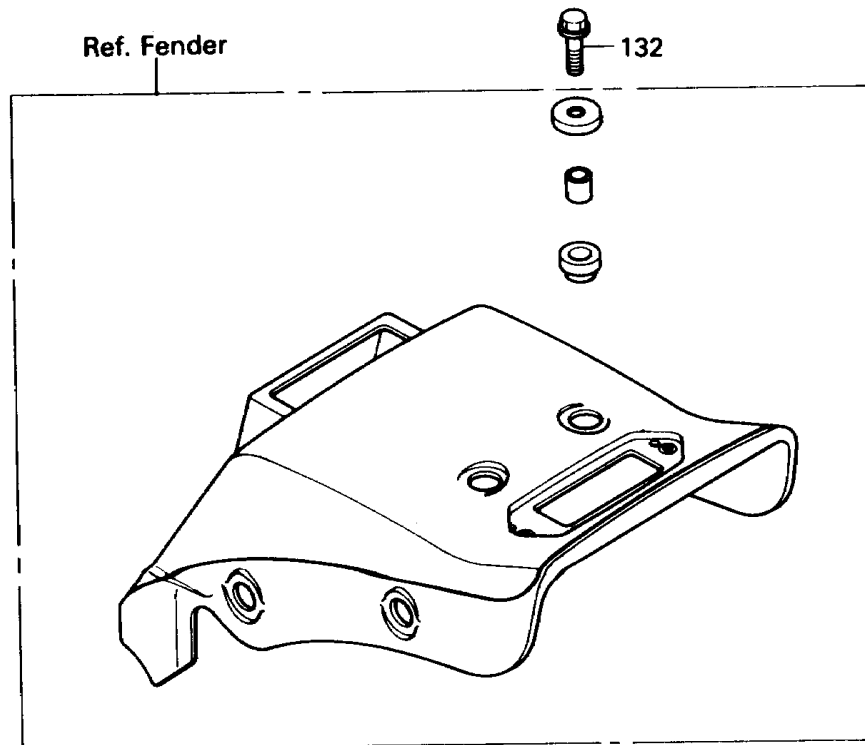

1989 Eliminator PARTS DIAGRAM

Seat

F2510-0344

1989 Eliminator PARTS LIST

Seat

ITEM NAME	PART NUMBER	QUANTITY
SEAT-ASSY,FR,BLACK (Ref # 53001A)	53001-1534-MA	1
LEATHER,FRONT SEAT,BLACK (Ref # 53003A)	53003-1199-MA	1
BOLT-FLANGED (Ref # 130)	130D0814	2
BOLT-FLANGED-SMALL (Ref # 132)	132E0835	2