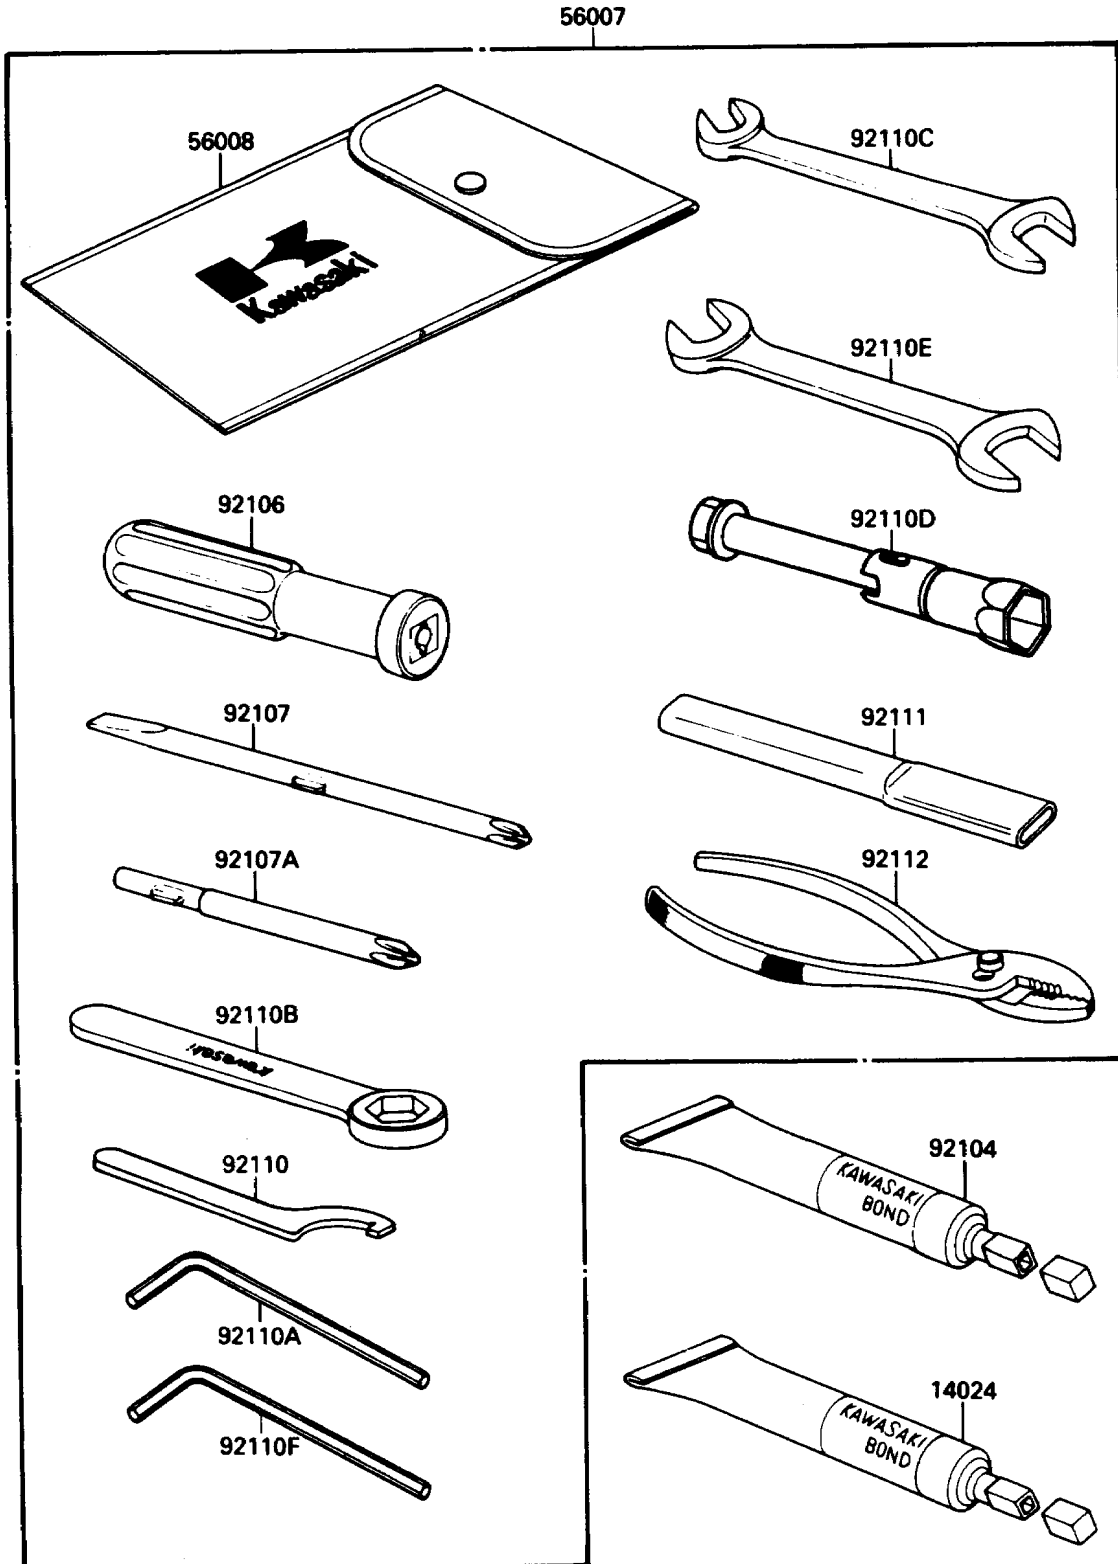

1989 Eliminator PARTS DIAGRAM

Owner's Tools

F2810-0237

1989 Eliminator PARTS LIST

Owner's Tools

ITEM NAME	PART NUMBER	QUANTITY
THREE BOND TB1211,HT/RS,WHITE (Ref # 14024)	56019-120	1
TOOLKIT (Ref # 56007)	56007-1261	1
BAG,TOOL (Ref # 56008)	56008-1019	1
GASKET-LIQUID,TUBE,100G,SILVER (Ref # 92104)	92104-002	1
GRIP-SCREW DRIVER (Ref # 92106)	92106-1001	1
TOOL-DRIVER,#2PHILLIPS&SLOT (Ref # 92107)	92107-003	1
TOOL-DRIVER,#3PHILLIPS (Ref # 92107A)	92107-005	1
TOOL-WRENCH,HOOK,45MM (Ref # 92110)	92110-1007	1
TOOL-WRENCH,ALLEN,5MM (Ref # 92110A)	92110-1015	1
TOOL-WRENCH,BOX END,24MM (Ref # 92110B)	92110-1025	1
TOOL-WRENCH,OPEN END,10X12 (Ref # 92110C)	92110-1117	1
TOOL-WRENCH,BOX,16MM (Ref # 92110D)	92110-1132	1
TOOL-WRENCH,OPEN END,14X17 (Ref # 92110E)	92126-003	1
TOOL-WRENCH,ALLEN,6MM (Ref # 92110F)	92127-003	1
TOOL-BAR,BOX END WRENCH (Ref # 92111)	92111-1051	1
TOOL-PLIERS (Ref # 92112)	92112-003	1