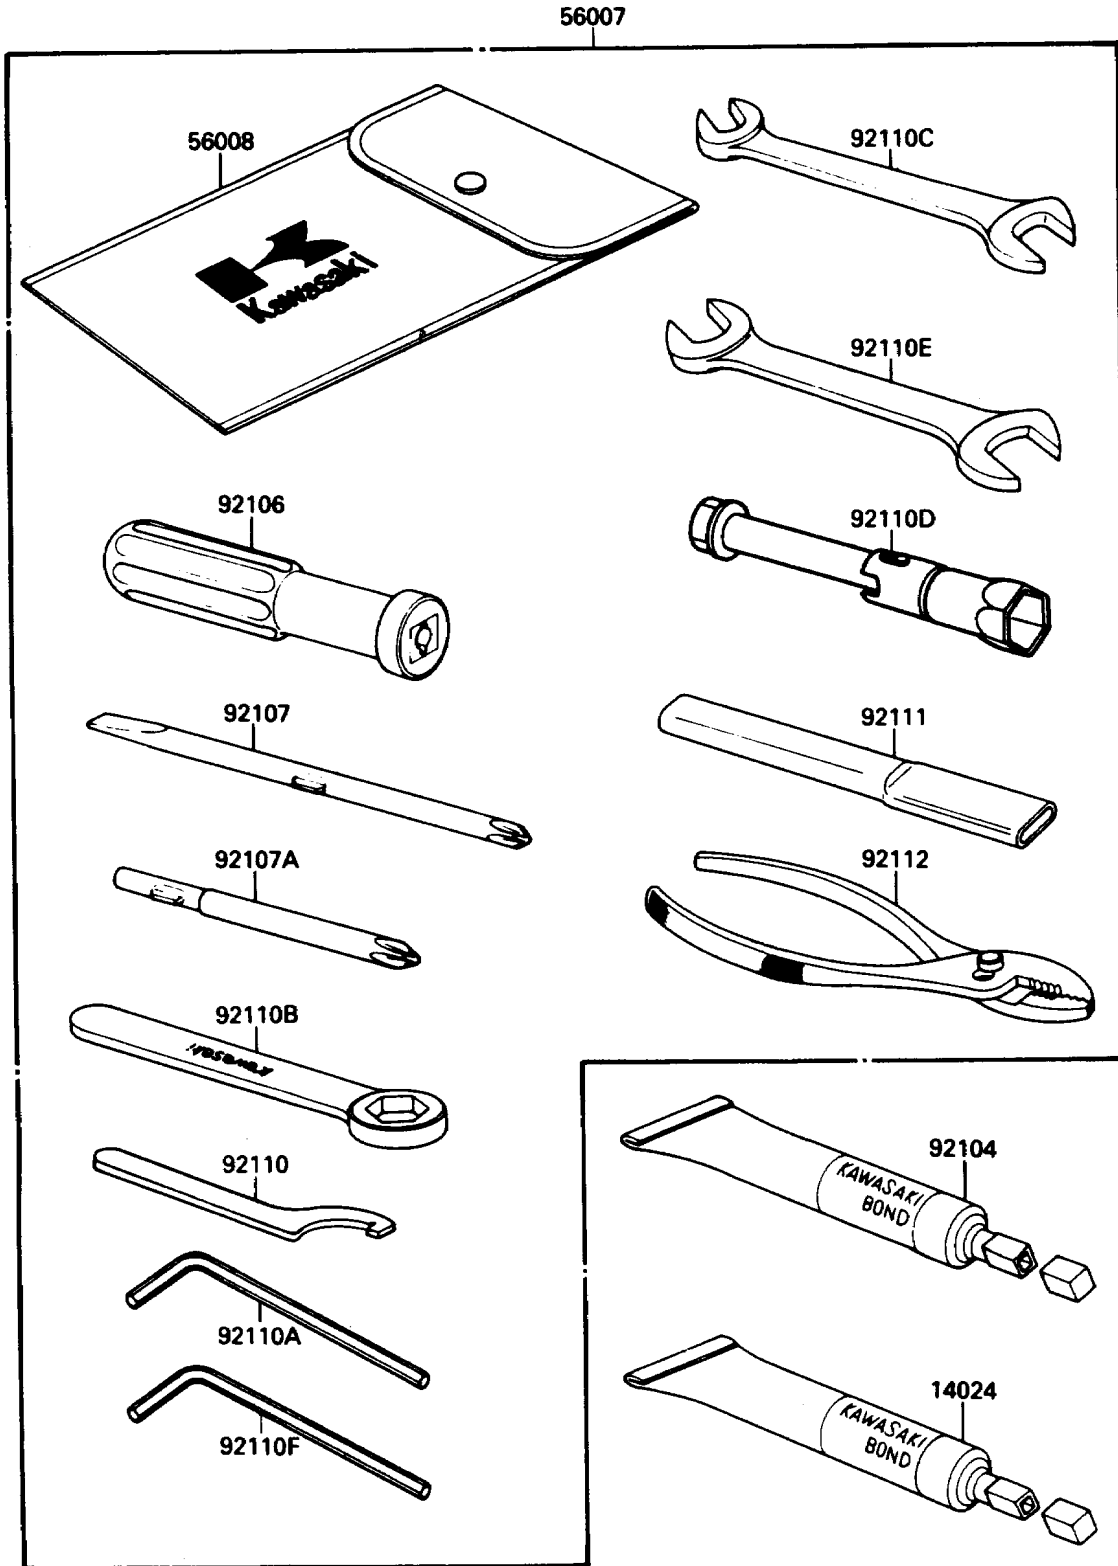

1988 Eliminator PARTS DIAGRAM

Owner's Tools

F2810-0237

1988 Eliminator PARTS LIST

Owner's Tools

ITEM NAME	PART NUMBER	QUANTITY
THREE BOND TB1211,HT/RS,WHITE (Ref # 14024)	56019-120	1
TOOLKIT (Ref # 56007)	56007-1261	1
BAG,TOOL (Ref # 56008)	56008-1019	1
GASKET-LIQUID,TUBE,100G,SILVER (Ref # 92104)	92104-002	1
GRIP-SCREW DRIVER (Ref # 92106)	92106-1001	1
TOOL-DRIVER,#2PHILLIPS&SLOT (Ref # 92107)	92107-003	1
TOOL-DRIVER,#3PHILLIPS (Ref # 92107A)	92107-005	1
TOOL-WRENCH,HOOK,45MM (Ref # 92110)	92110-1007	1
TOOL-WRENCH,ALLEN,5MM (Ref # 92110A)	92110-1015	1
TOOL-WRENCH,BOX END,24MM (Ref # 92110B)	92110-1025	1
TOOL-WRENCH,OPEN END,10X12 (Ref # 92110C)	92110-1117	1
TOOL-WRENCH,BOX,16MM (Ref # 92110D)	92110-1132	1
TOOL-WRENCH,OPEN END,14X17 (Ref # 92110E)	92126-003	1
TOOL-WRENCH,ALLEN,6MM (Ref # 92110F)	92127-003	1
TOOL-BAR,BOX END WRENCH (Ref # 92111)	92111-1051	1
TOOL-PLIERS (Ref # 92112)	92112-003	1