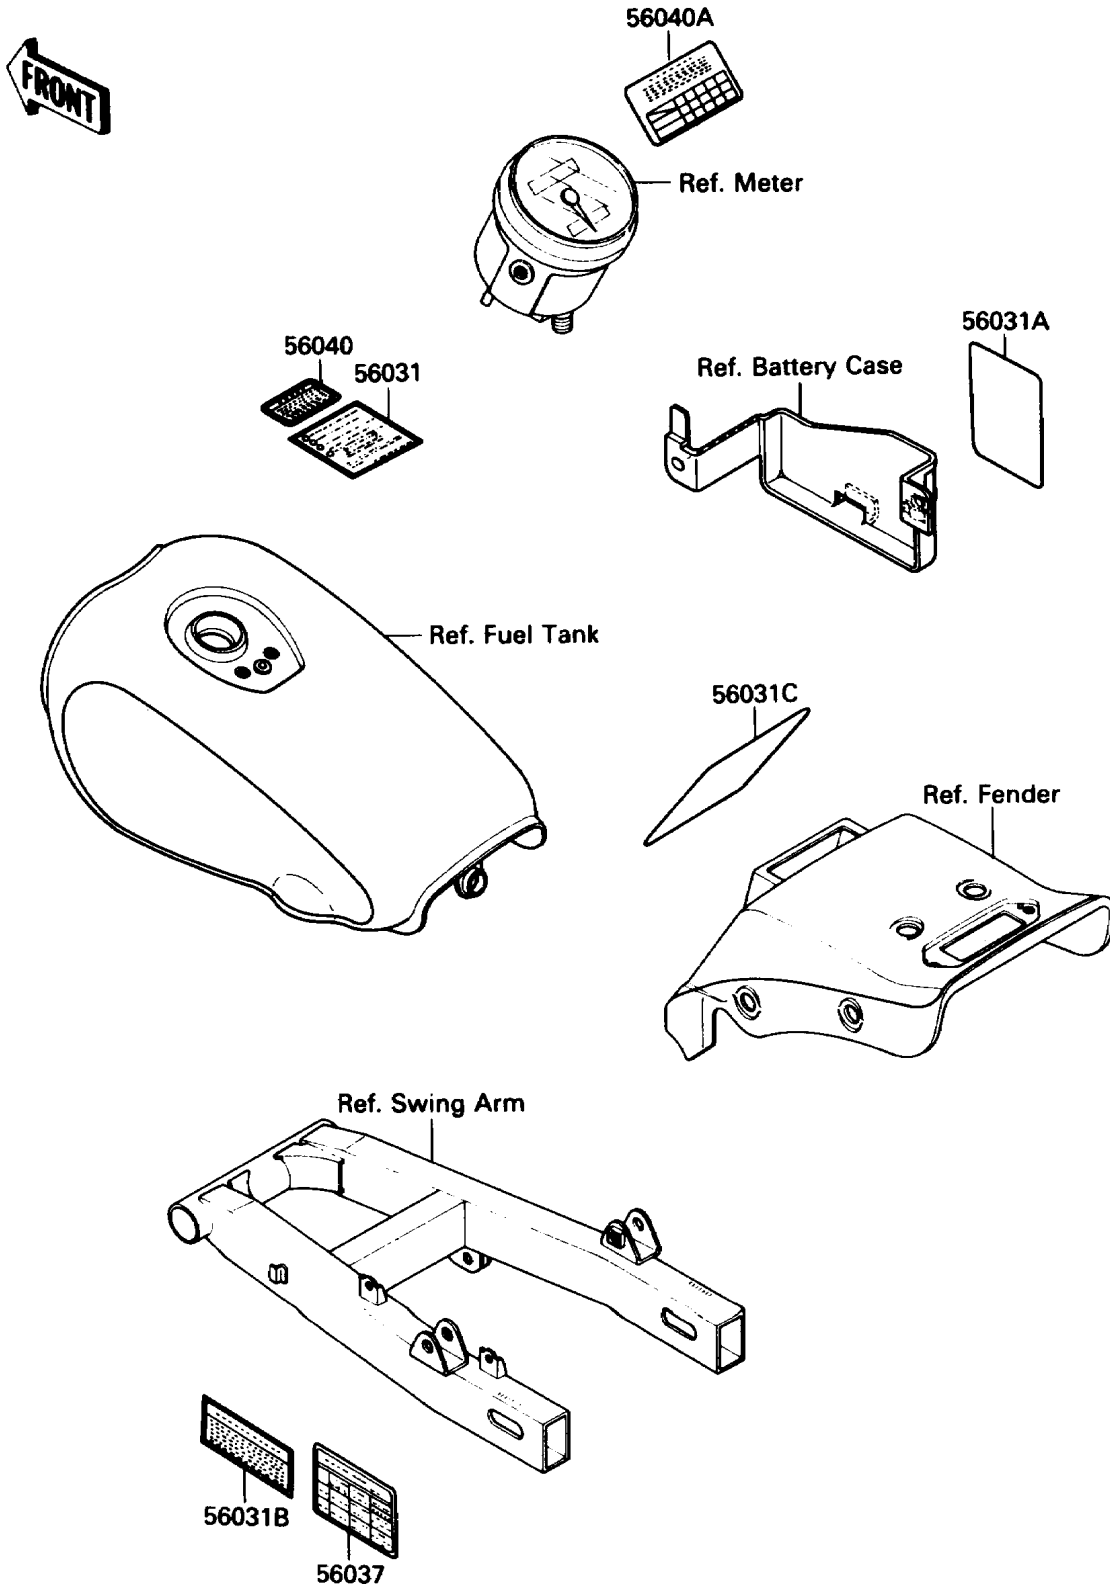

1989 Eliminator PARTS DIAGRAM

Labels

F2860-0596

1989 Eliminator PARTS LIST

Labels

ITEM NAME	PART NUMBER	QUANTITY
LABEL-MANUAL,OIL&OIL FILTER (Ref # 56031)	56031-1451	1
LABEL-MANUAL,BATTERY VENT (Ref # 56031A)	56031-1564	1
LABEL-MANUAL,CHAIN INFO (Ref # 56031B)	56031-1565	1
LABEL-MANUAL,DAILY SAFETY (Ref # 56031C)	56031-1568	1
LABEL-SPECIFICATION,TIRE&LOAD (Ref # 56037)	56037-1386	1
LABEL-WARNING,EVAPO (Ref # 56040)	56040-1121	1
LABEL-WARNING,BREAK IN CAUTION (Ref # 56040A)	56040-1223	1