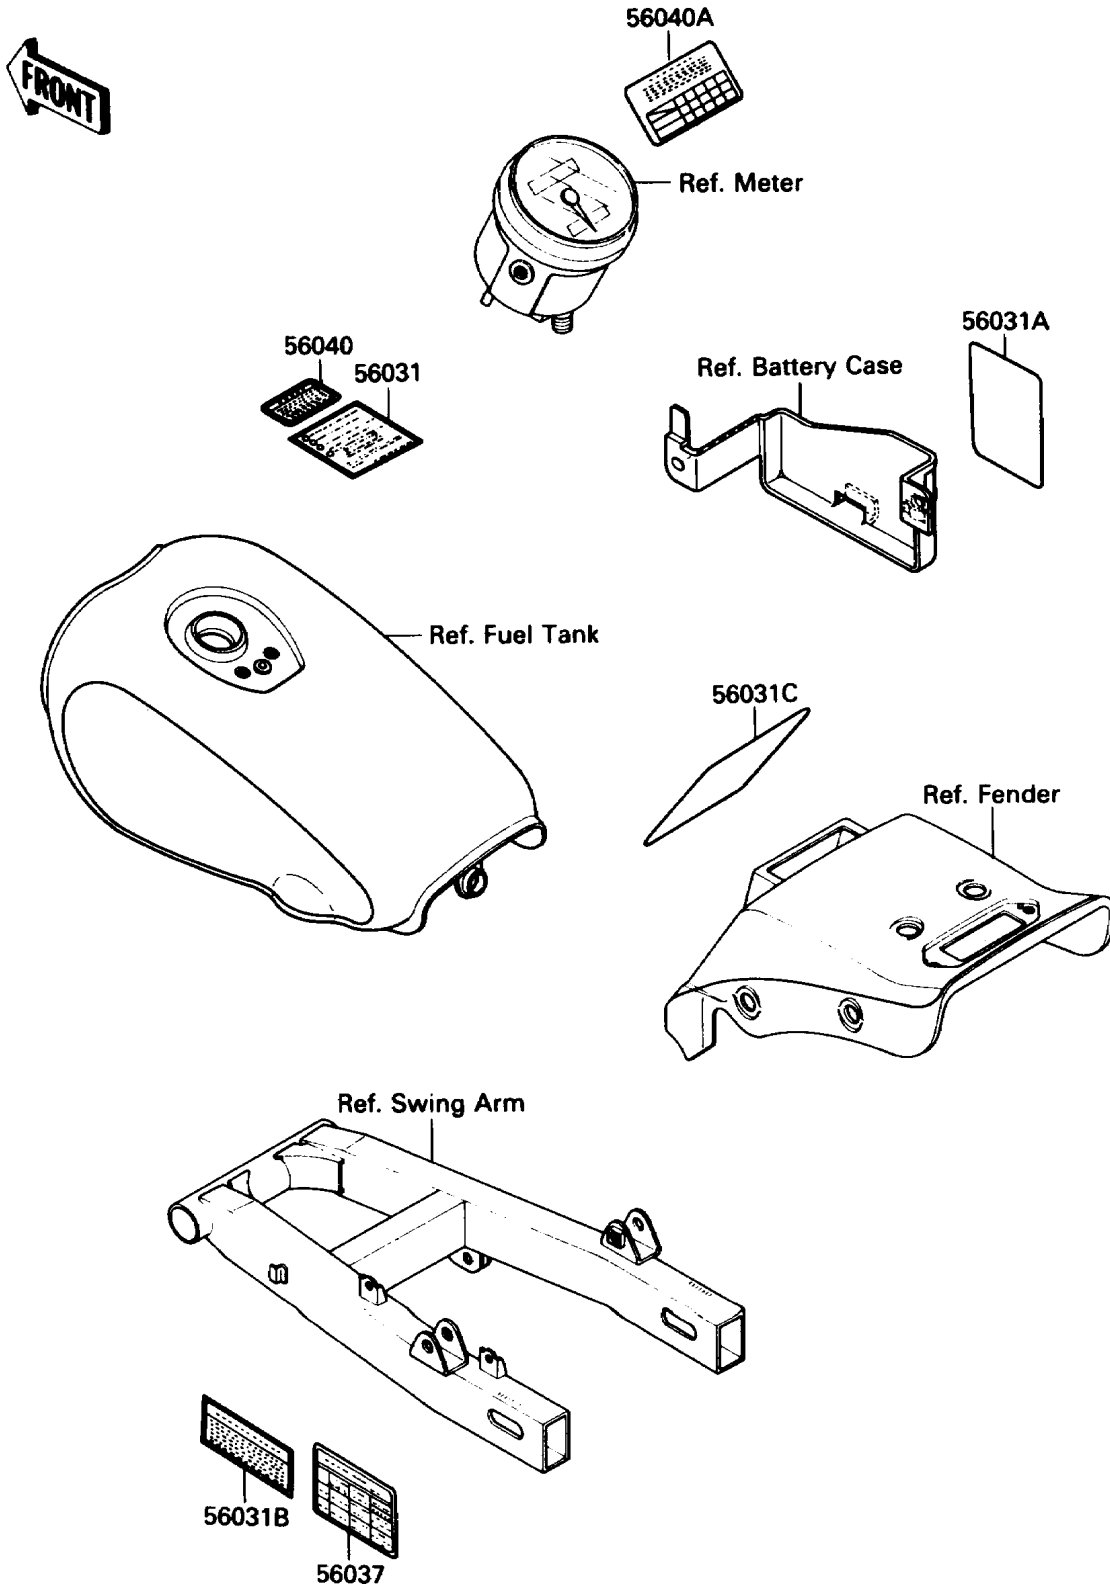

1988 Eliminator PARTS DIAGRAM

Labels

F2860-0596

1988 Eliminator PARTS LIST

Labels

ITEM NAME	PART NUMBER	QUANTITY
LABEL-MANUAL,OIL&OIL FILTER (Ref # 56031)	56031-1451	1
LABEL-MANUAL,BATTERY VENT (Ref # 56031A)	56031-1564	1
LABEL-MANUAL,CHAIN INFO (Ref # 56031B)	56031-1565	1
LABEL-MANUAL,DAILY SAFETY (Ref # 56031C)	56031-1568	1
LABEL-SPECIFICATION,TIRE&LOAD (Ref # 56037)	56037-1386	1
LABEL-WARNING,EVAPO (Ref # 56040)	56040-1121	1
LABEL-WARNING,BREAK IN CAUTION (Ref # 56040A)	56040-1223	1