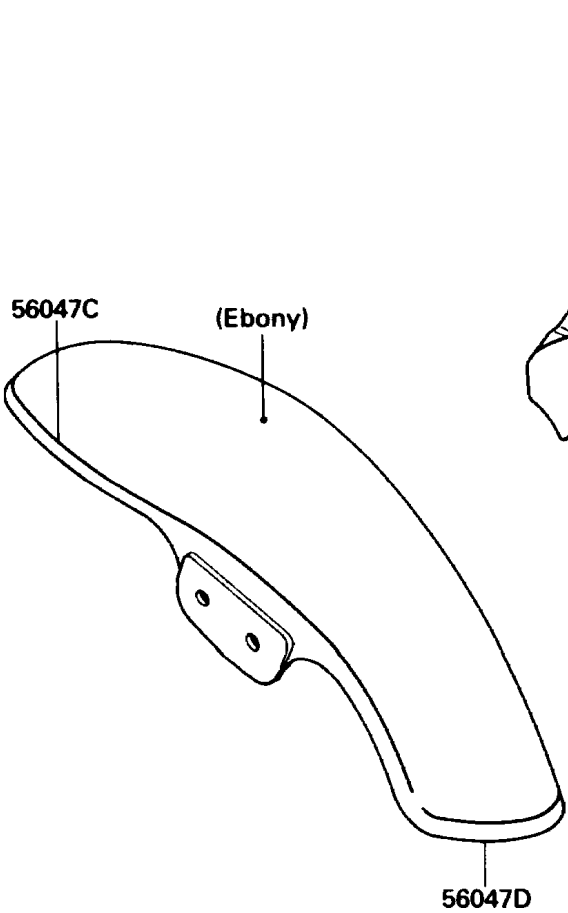

# 1988 Eliminator PARTS DIAGRAM

# 1988 Eliminator PARTS LIST

## Decals

ITEM NAME	PART NUMBER	QUANTITY
EMBLEM,FUEL TANK,KAWASAKI (Ref # 56014)	56014-1193	2
PATTERN,FUEL TANK,LH (Ref # 56047)	56047-1599	1
PATTERN,FUEL TANK,RH (Ref # 56047A)	56047-1600	1
PATTERN,SEAT COVER (Ref # 56047B)	56047-1601	1
PATTERN,FRONT FENDER,FR (Ref # 56047C)	56047-1602	1
PATTERN,FRONT FENDER,RR (Ref # 56047D)	56047-1603	1
MARK,SIDE COVER,ELIMINATOR (Ref # 56050)	56050-1028	2