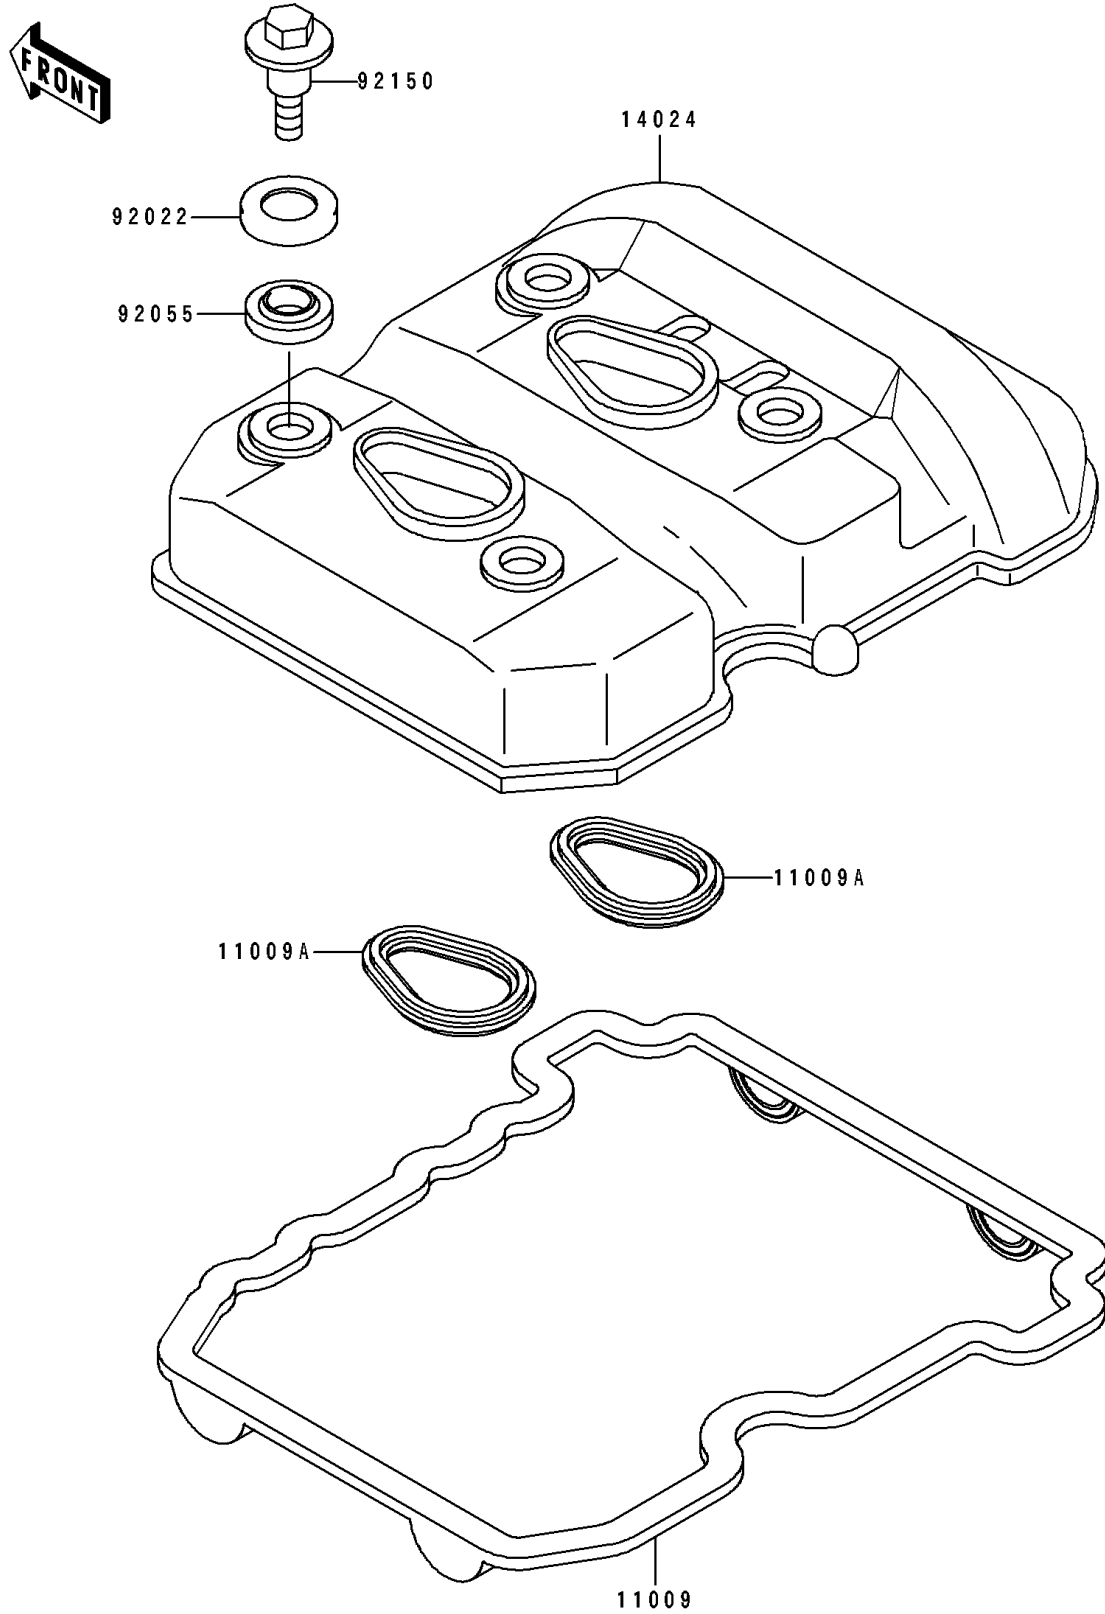

1991 Eliminator 250 PARTS DIAGRAM

Cylinder Head Cover

E1112

1991 Eliminator 250 PARTS LIST

Cylinder Head Cover

| ITEM NAME | PART NUMBER | QUANTITY |
|--|-------------|----------|
| GASKET,CYLINDER HEAD COVER (Ref # 11009) | 11009-1574 | 1 |
| GASKET (Ref # 11009A) | 11009-1575 | 2 |
| COVER,CYLINDER HEAD (Ref # 14024) | 14024-1515 | 1 |
| WASHER,HEAD COVER BOLT (Ref # 92022) | 92022-1637 | 4 |
| RING-O,HEAD COVER BOLT (Ref # 92055) | 92055-1225 | 4 |
| BOLT,HEAD COVER (Ref # 92150) | 92150-1447 | 4 |