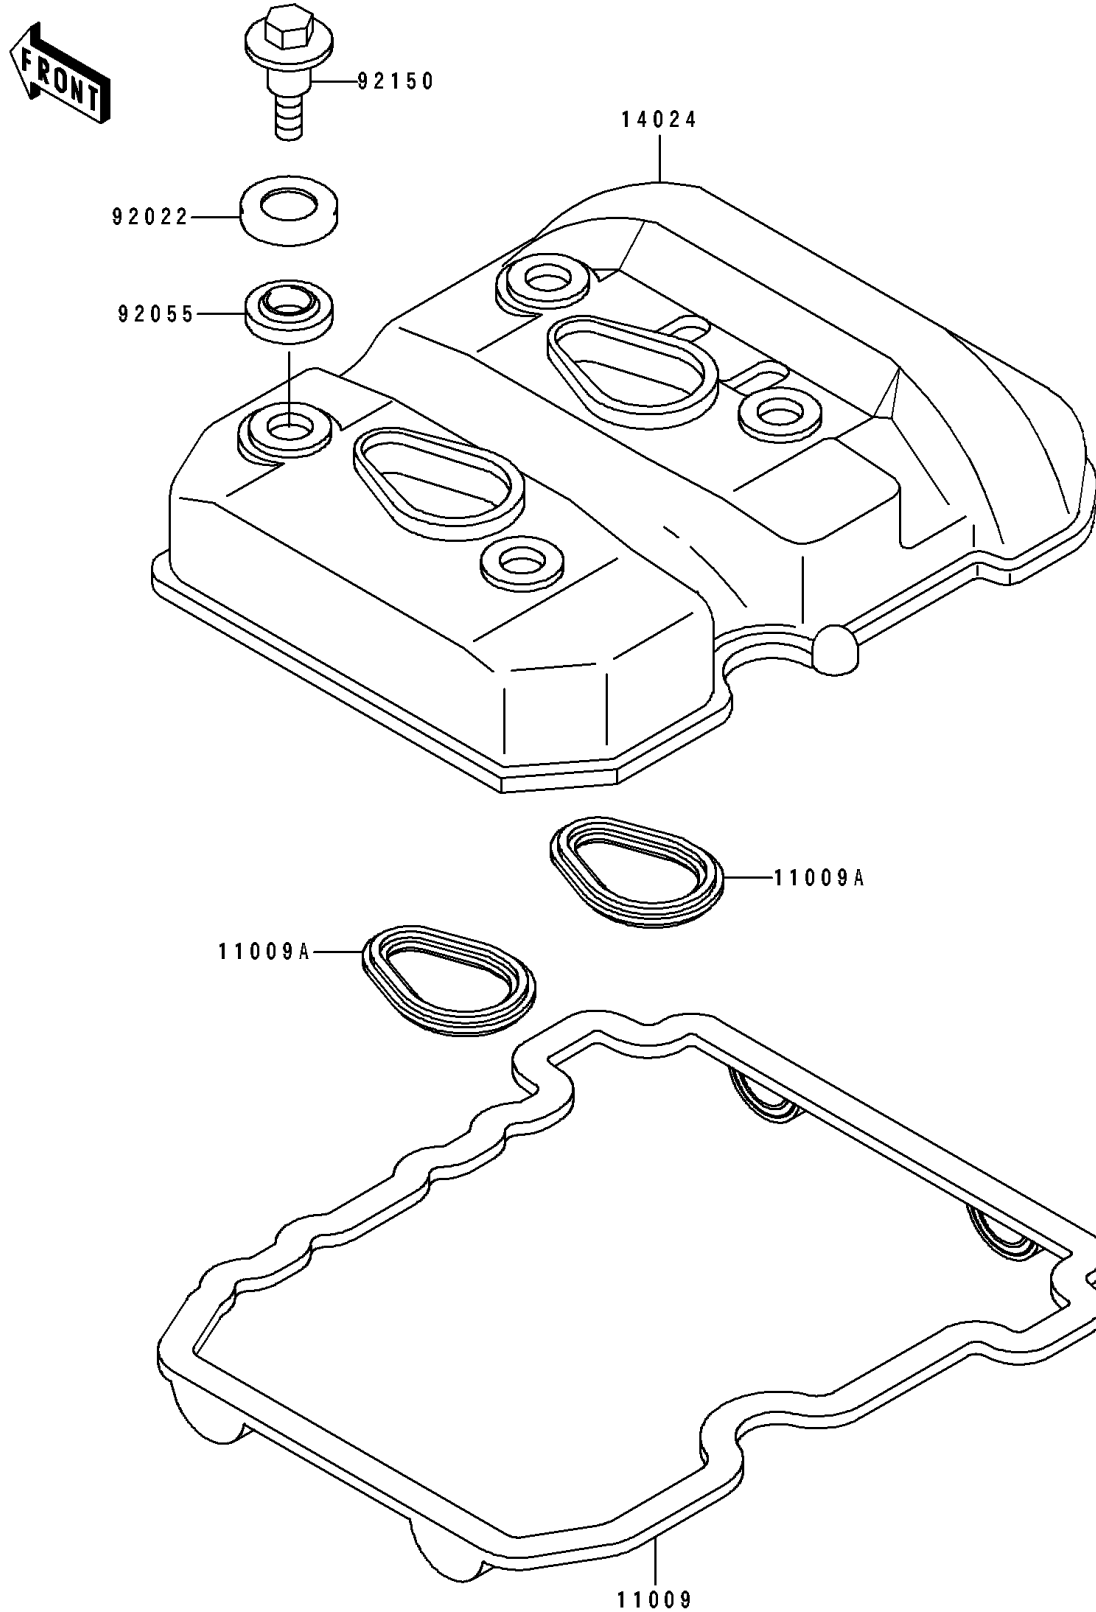

# 1993 Eliminator 250 PARTS DIAGRAM

Cylinder Head Cover

E1112

# 1993 Eliminator 250 PARTS LIST

## Cylinder Head Cover

ITEM NAME	PART NUMBER	QUANTITY
GASKET,CYLINDER HEAD COVER (Ref # 11009)	11009-1574	1
GASKET (Ref # 11009A)	11009-1575	2
COVER,CYLINDER HEAD (Ref # 14024)	14024-1515	1
WASHER,HEAD COVER BOLT (Ref # 92022)	92022-1637	4
RING-O,HEAD COVER BOLT (Ref # 92055)	92055-1225	4
BOLT,HEAD COVER (Ref # 92150)	92150-1447	4