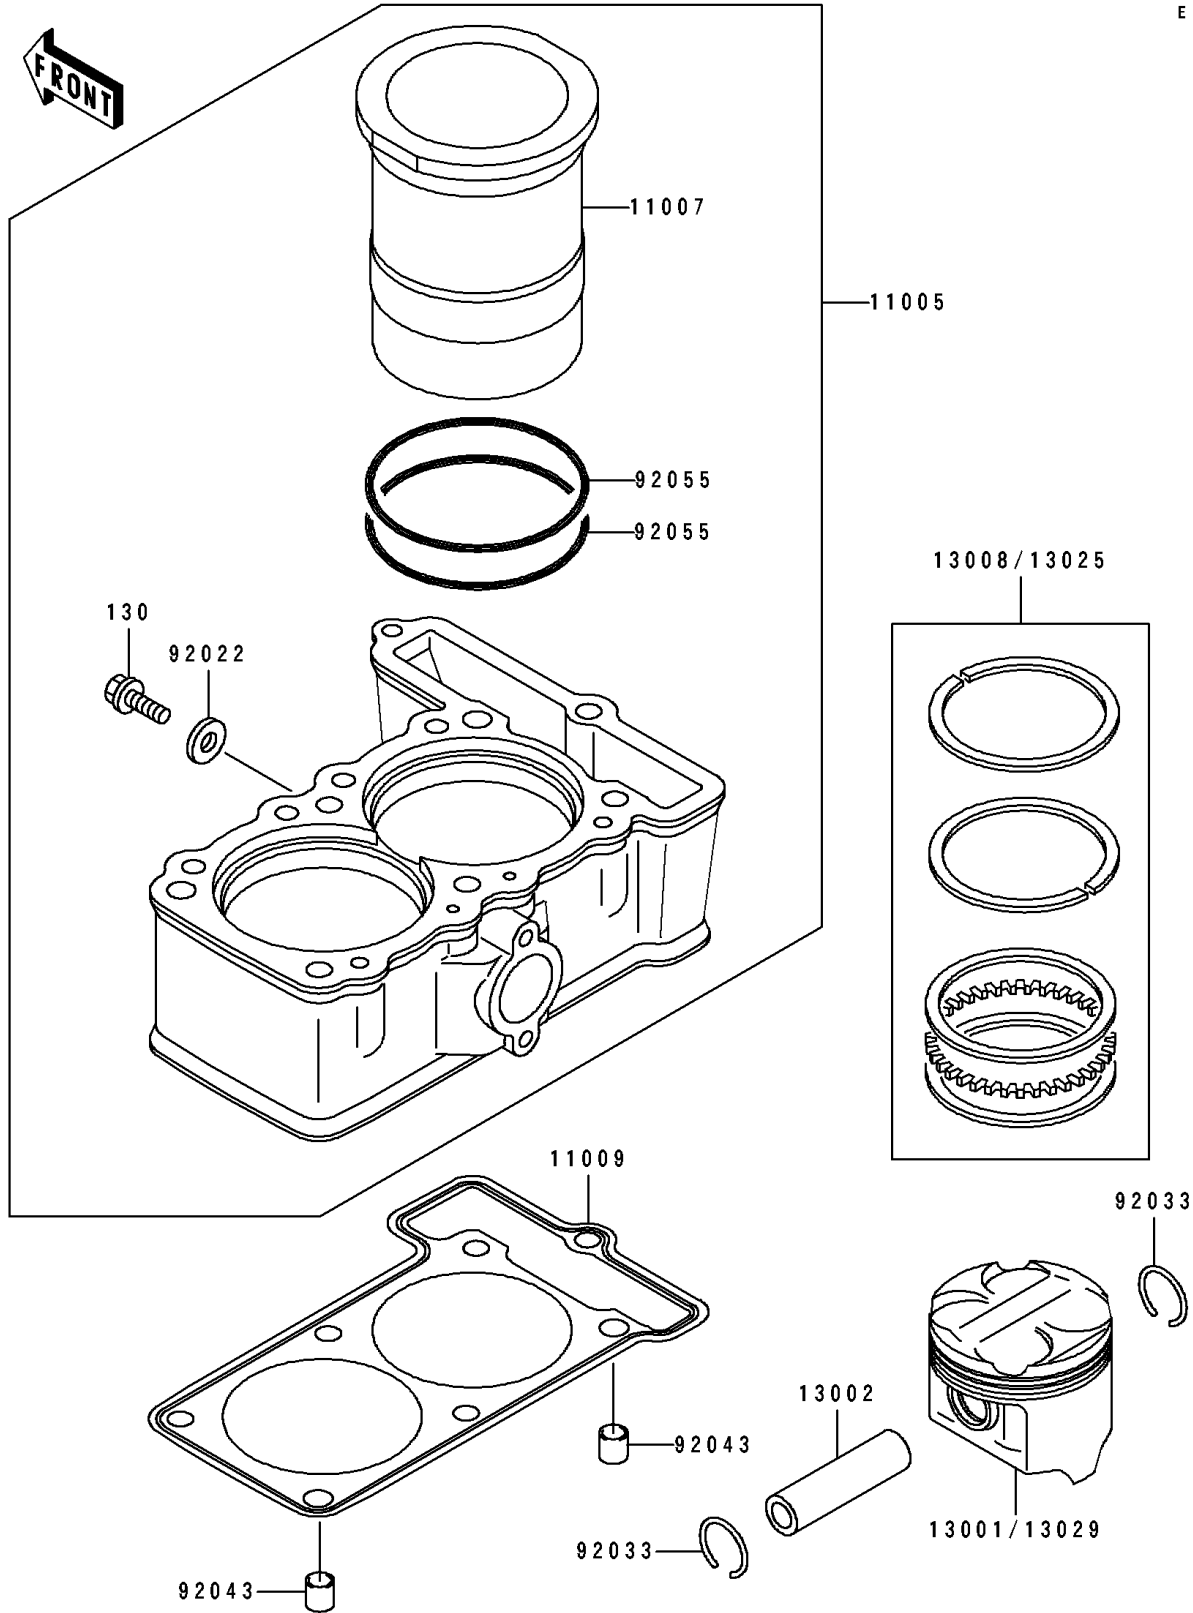

1991 Eliminator 250 PARTS DIAGRAM

Cylinder/Piston(s)

E 1120

1991 Eliminator 250 PARTS LIST

Cylinder/Piston(s)

ITEM NAME	PART NUMBER	QUANTITY
CYLINDER-ENGINE (Ref # 11005)	11005-1623	1
LINER-CYLINDER (Ref # 11007)	11007-1111	2
GASKET,CYLINDER BASE (Ref # 11009)	11009-1572	1
PISTON-ENGINE,STD (Ref # 13001)	13001-1325	2
PIN-PISTON (Ref # 13002)	13002-1097	2
RING-SET-PISTON,STD (Ref # 13008)	13008-1157	2
RING-SET-PISTON L,O/S 0.50 (Ref # 13025)	13025-1120	2
PISTON-ENGINE L,O/S 0.50 (Ref # 13029)	13029-1201	2
WASHER,6.2X11X1 (Ref # 92022)	92022-304	1
RING-SNAP,PISTON PIN (Ref # 92033)	92033-1161	4
PIN,8.2X10X14 (Ref # 92043)	92043-1264	2
RING-O,68.2X2.4 (Ref # 92055)	92055-1338	4
BOLT-FLANGED,6X10,BLACK (Ref # 130)	130C0610	1