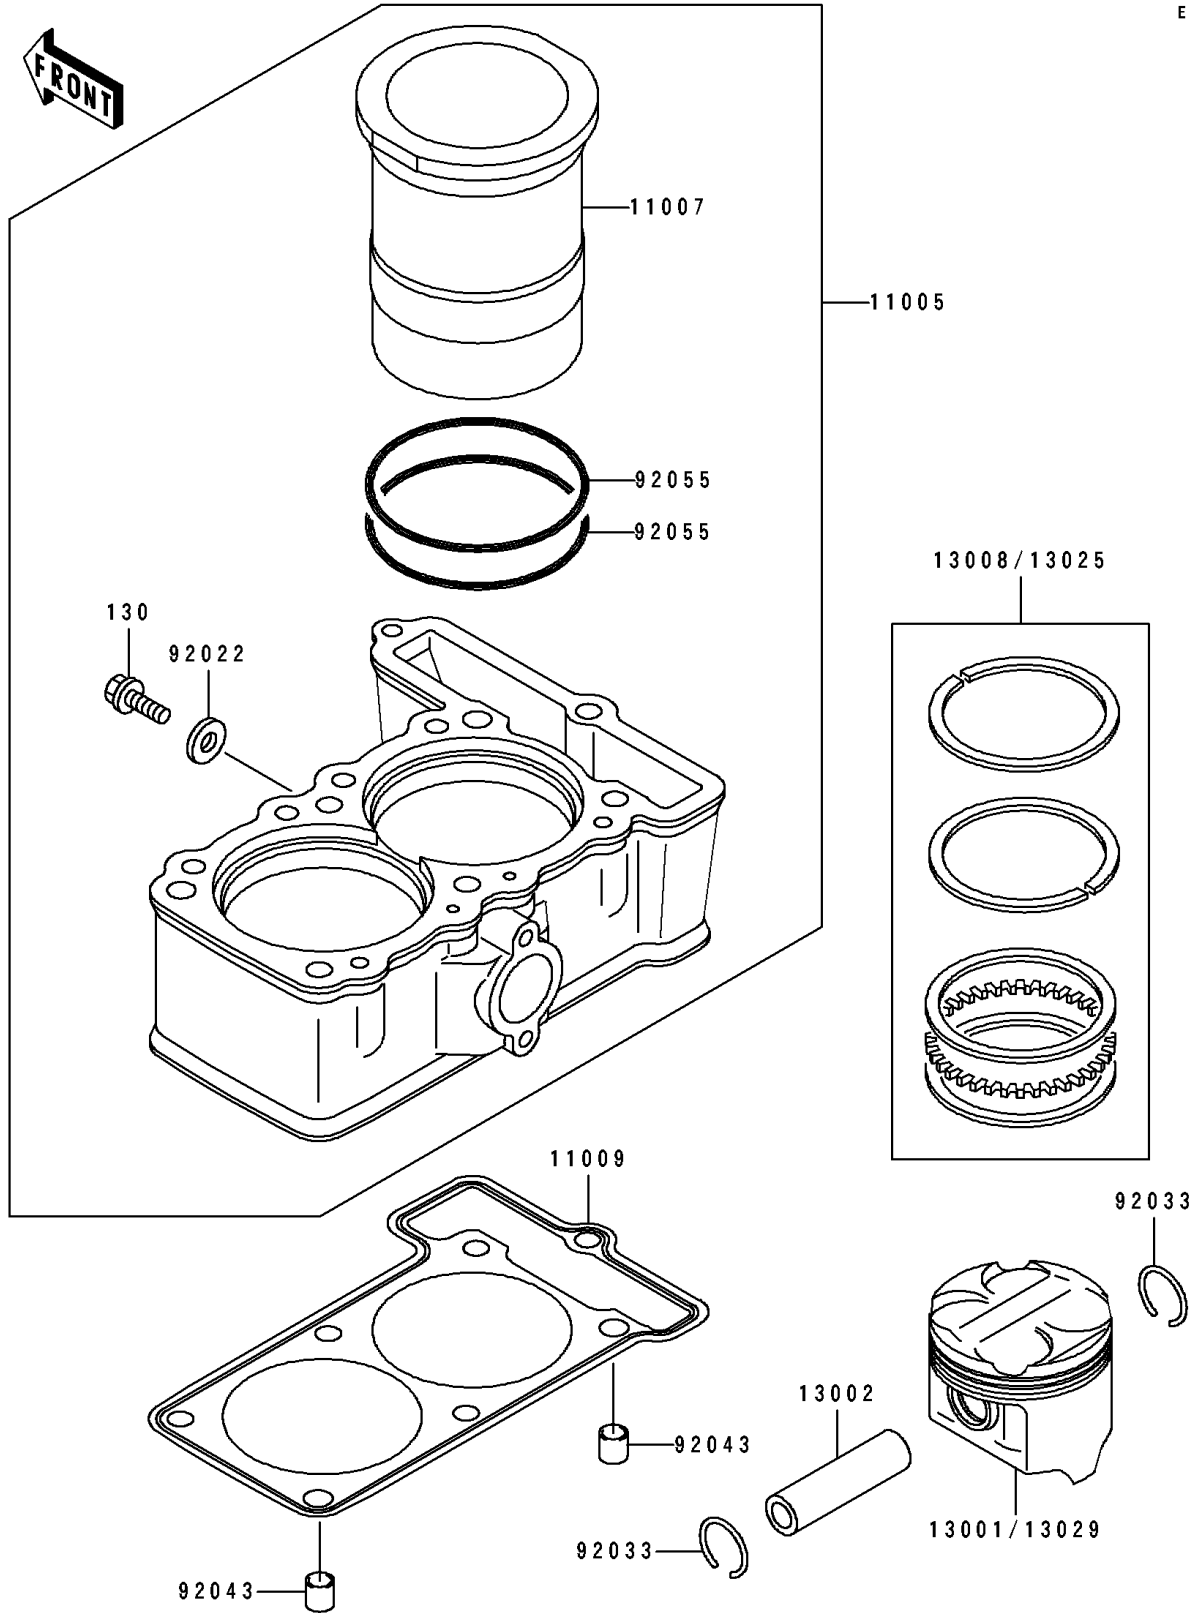

1991 Eliminator 250 PARTS DIAGRAM

Cylinder/Piston(s)

E1120

1991 Eliminator 250 PARTS LIST

Cylinder/Piston(s)

ITEM NAME	PART NUMBER	QUANTITY
CYLINDER-ENGINE (Ref # 11005)	11005-1623	1
LINER-CYLINDER (Ref # 11007)	11007-1111	2
GASKET,CYLINDER BASE (Ref # 11009)	11009-1572	1
PISTON-ENGINE,STD (Ref # 13001)	13001-1325	2
PIN-PISTON (Ref # 13002)	13002-1097	2
RING-SET-PISTON,STD (Ref # 13008)	13008-1157	2
RING-SET-PISTON L,O/S 0.50 (Ref # 13025)	13025-1120	2
PISTON-ENGINE L,O/S 0.50 (Ref # 13029)	13029-1201	2
WASHER,6.2X11X1 (Ref # 92022)	92022-304	1
RING-SNAP,PISTON PIN (Ref # 92033)	92033-1161	4
PIN,8.2X10X14 (Ref # 92043)	92043-1264	2
RING-O,68.2X2.4 (Ref # 92055)	92055-1338	4
BOLT-FLANGED,6X10,BLACK (Ref # 130)	130C0610	1