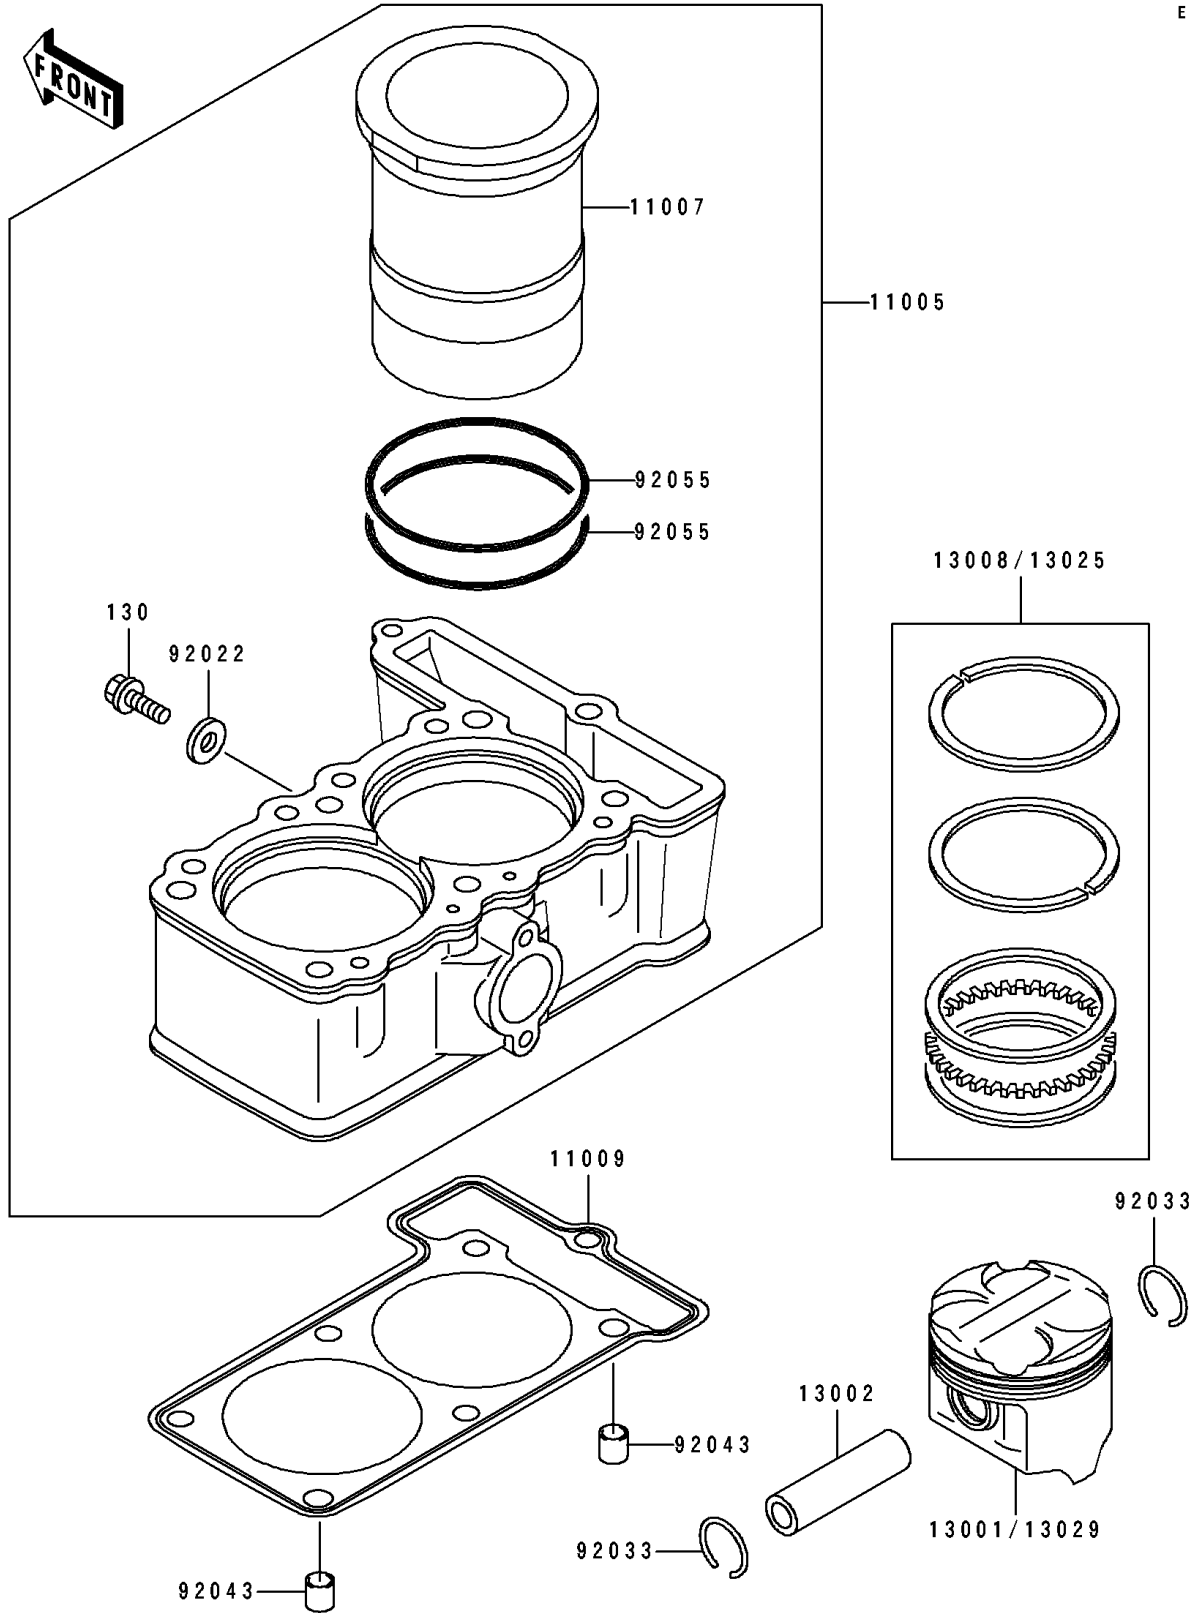

# 1992 Eliminator 250 PARTS DIAGRAM

Cylinder/Piston(s)

E1120

# 1992 Eliminator 250 PARTS LIST

Cylinder/Piston(s)

ITEM NAME	PART NUMBER	QUANTITY
CYLINDER-ENGINE (Ref # 11005)	11005-1623	1
LINER-CYLINDER (Ref # 11007)	11007-1111	2
GASKET,CYLINDER BASE (Ref # 11009)	11009-1572	1
PISTON-ENGINE,STD (Ref # 13001)	13001-1325	2
PIN-PISTON (Ref # 13002)	13002-1097	2
RING-SET-PISTON,STD (Ref # 13008)	13008-1157	2
RING-SET-PISTON L,O/S 0.50 (Ref # 13025)	13025-1120	2
PISTON-ENGINE L,O/S 0.50 (Ref # 13029)	13029-1201	2
WASHER,6.2X11X1 (Ref # 92022)	92022-304	1
RING-SNAP,PISTON PIN (Ref # 92033)	92033-1161	4
PIN,8.2X10X14 (Ref # 92043)	92043-1264	2
RING-O,68.2X2.4 (Ref # 92055)	92055-1338	4
BOLT-FLANGED,6X10,BLACK (Ref # 130)	130C0610	1