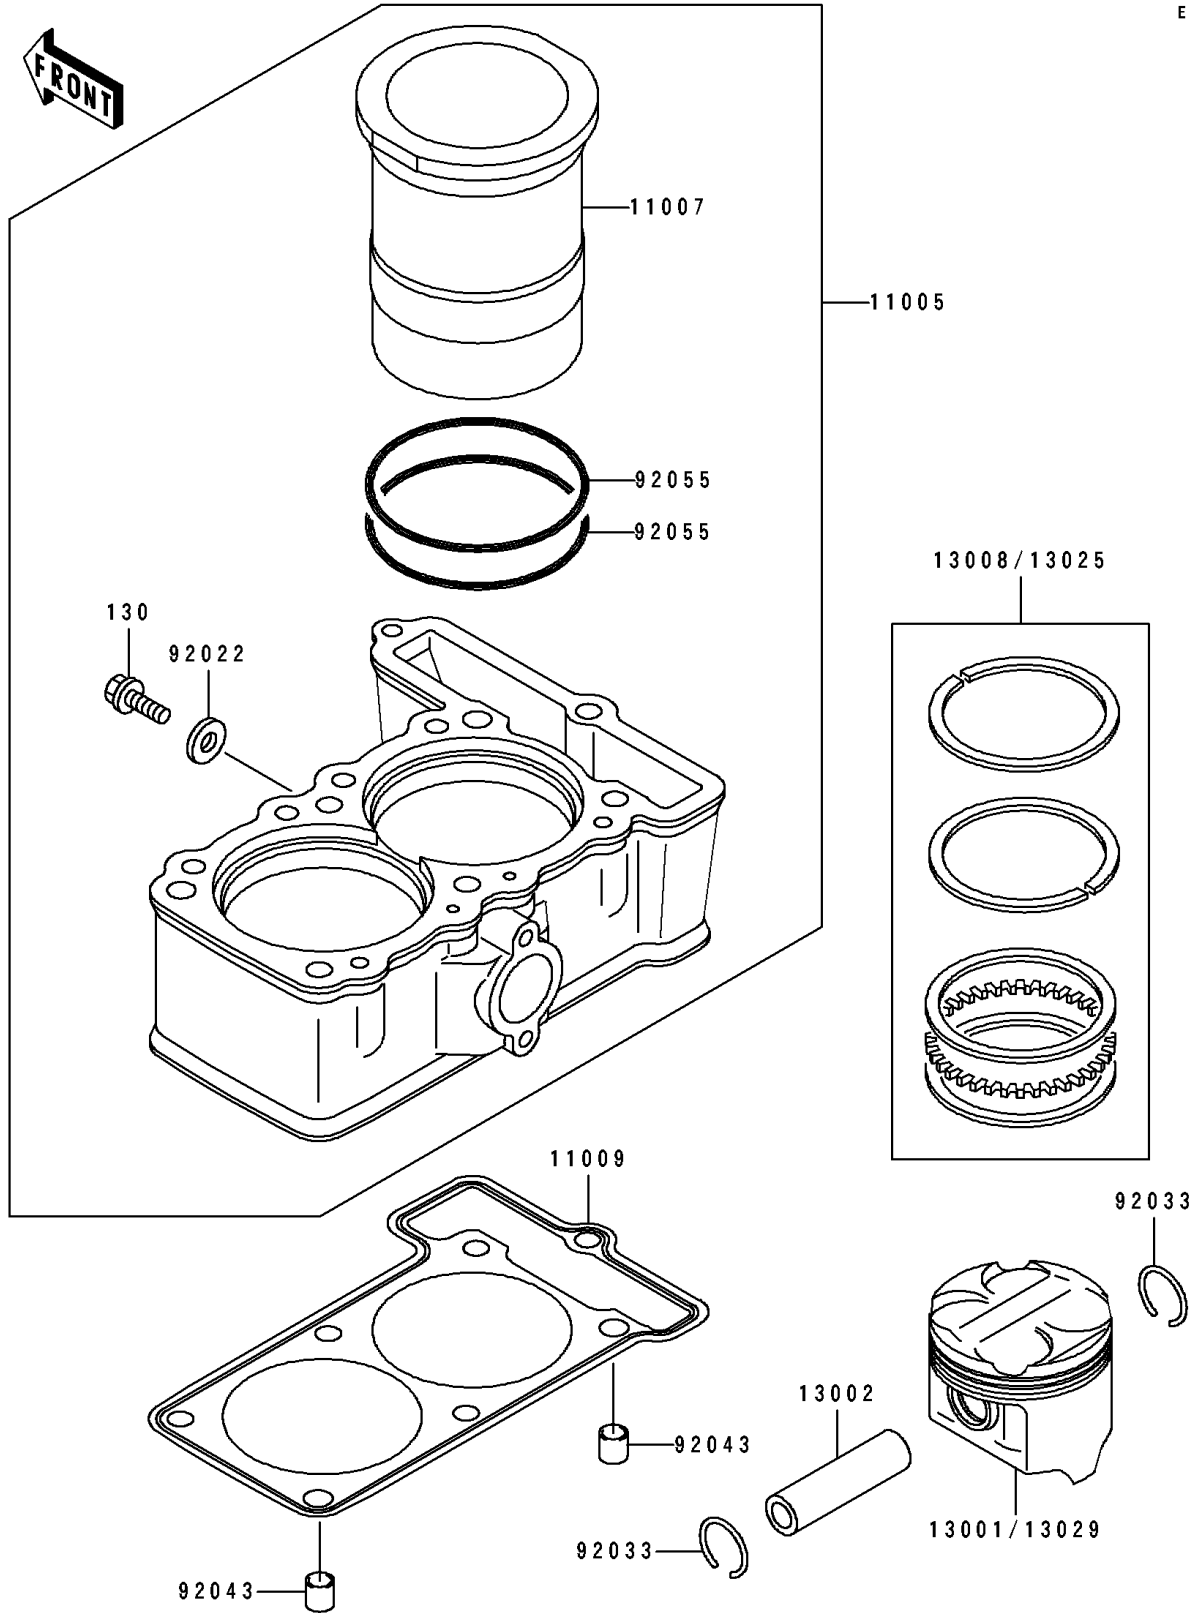

# 1993 Eliminator 250 PARTS DIAGRAM

Cylinder/Piston(s)

E1120

# 1993 Eliminator 250 PARTS LIST

Cylinder/Piston(s)

ITEM NAME	PART NUMBER	QUANTITY
CYLINDER-ENGINE (Ref # 11005)	11005-1623	1
LINER-CYLINDER (Ref # 11007)	11007-1111	2
GASKET,CYLINDER BASE (Ref # 11009)	11009-1572	1
PISTON-ENGINE,STD (Ref # 13001)	13001-1325	2
PIN-PISTON (Ref # 13002)	13002-1097	2
RING-SET-PISTON,STD (Ref # 13008)	13008-1157	2
RING-SET-PISTON L,O/S 0.50 (Ref # 13025)	13025-1120	2
PISTON-ENGINE L,O/S 0.50 (Ref # 13029)	13029-1201	2
WASHER,6.2X11X1 (Ref # 92022)	92022-304	1
RING-SNAP,PISTON PIN (Ref # 92033)	92033-1161	4
PIN,8.2X10X14 (Ref # 92043)	92043-1264	2
RING-O,68.2X2.4 (Ref # 92055)	92055-1338	4
BOLT-FLANGED,6X10,BLACK (Ref # 130)	130C0610	1