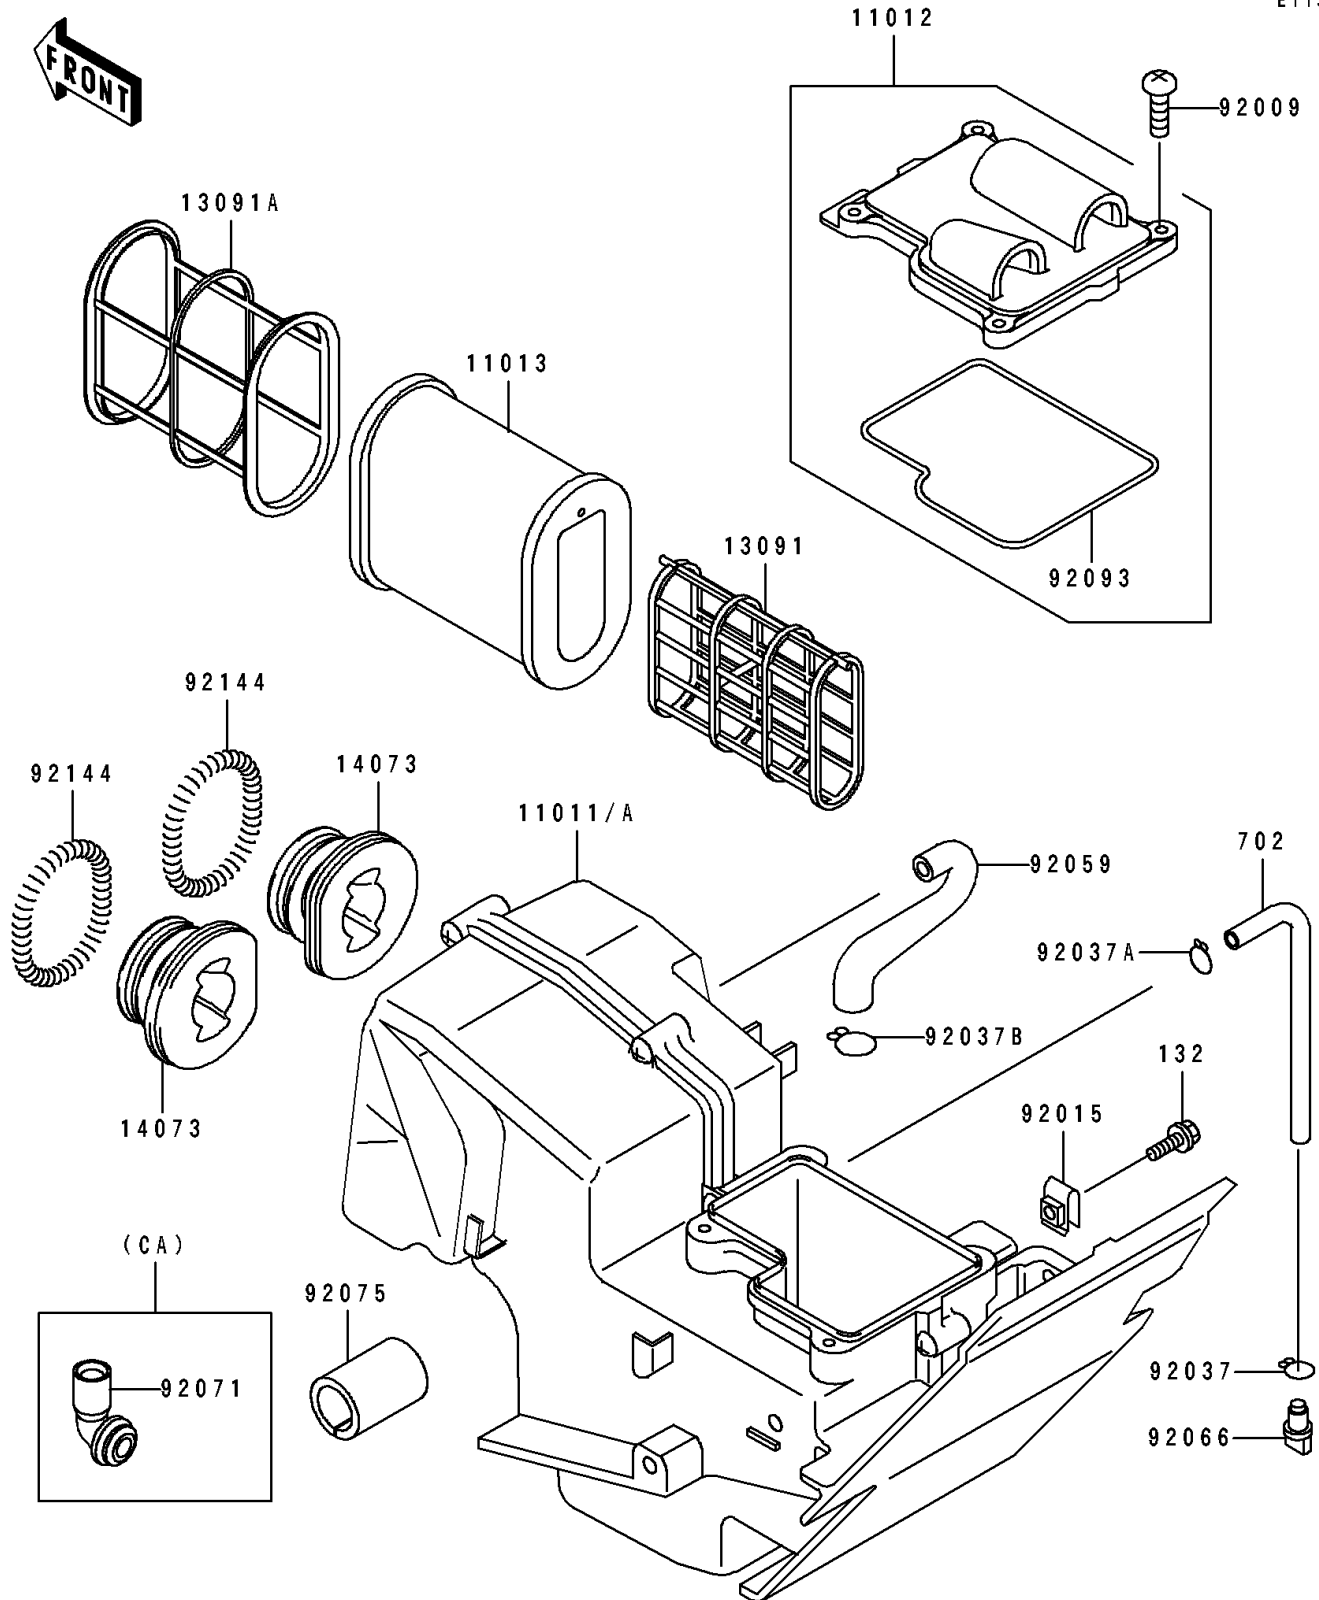

1991 Eliminator 250 PARTS DIAGRAM

Air Cleaner

E1130

1991 Eliminator 250 PARTS LIST

Air Cleaner

ITEM NAME	PART NUMBER	QUANTITY
CASE-AIR FILTER (Ref # 11011)	11011-1263	1
CASE-AIR FILTER (Ref # 11011A)	11011-1274	1
CAP (Ref # 11012)	11012-1597	1
ELEMENT-AIR FILTER (Ref # 11013)	11013-1154	1
HOLDER,ELEMENT (Ref # 13091)	13091-1467	1
HOLDER,ELEMENT (Ref # 13091A)	13091-1468	1
DUCT,AIR FILTER (Ref # 14073)	14073-1307	2
SCREW,TAPPING,5X25 (Ref # 92009)	92009-1339	4
NUT,CLAMP,6MM (Ref # 92015)	92015-1678	1
CLAMP (Ref # 92037)	92037-1712	1
CLAMP,TUBE (Ref # 92037A)	92037-1972	1
CLAMP,TUBE (Ref # 92037B)	92037-213	1
TUBE,BREAHER (Ref # 92059)	92059-1676	1
PLUG,DRAIN (Ref # 92066)	92066-1211	1
GROMMET,AIR FILTER (Ref # 92071)	92071-1114	1
DAMPER,SEAT (Ref # 92075)	92075-1652	1
SEAL (Ref # 92093)	92093-1249	1
SPRING,AIR FILTER DUCT (Ref # 92144)	92144-1771	2
BOLT-FLANGED-SMALL (Ref # 132)	132J0614	1
TUBE-RUBBER (Ref # 702)	702A07200	1