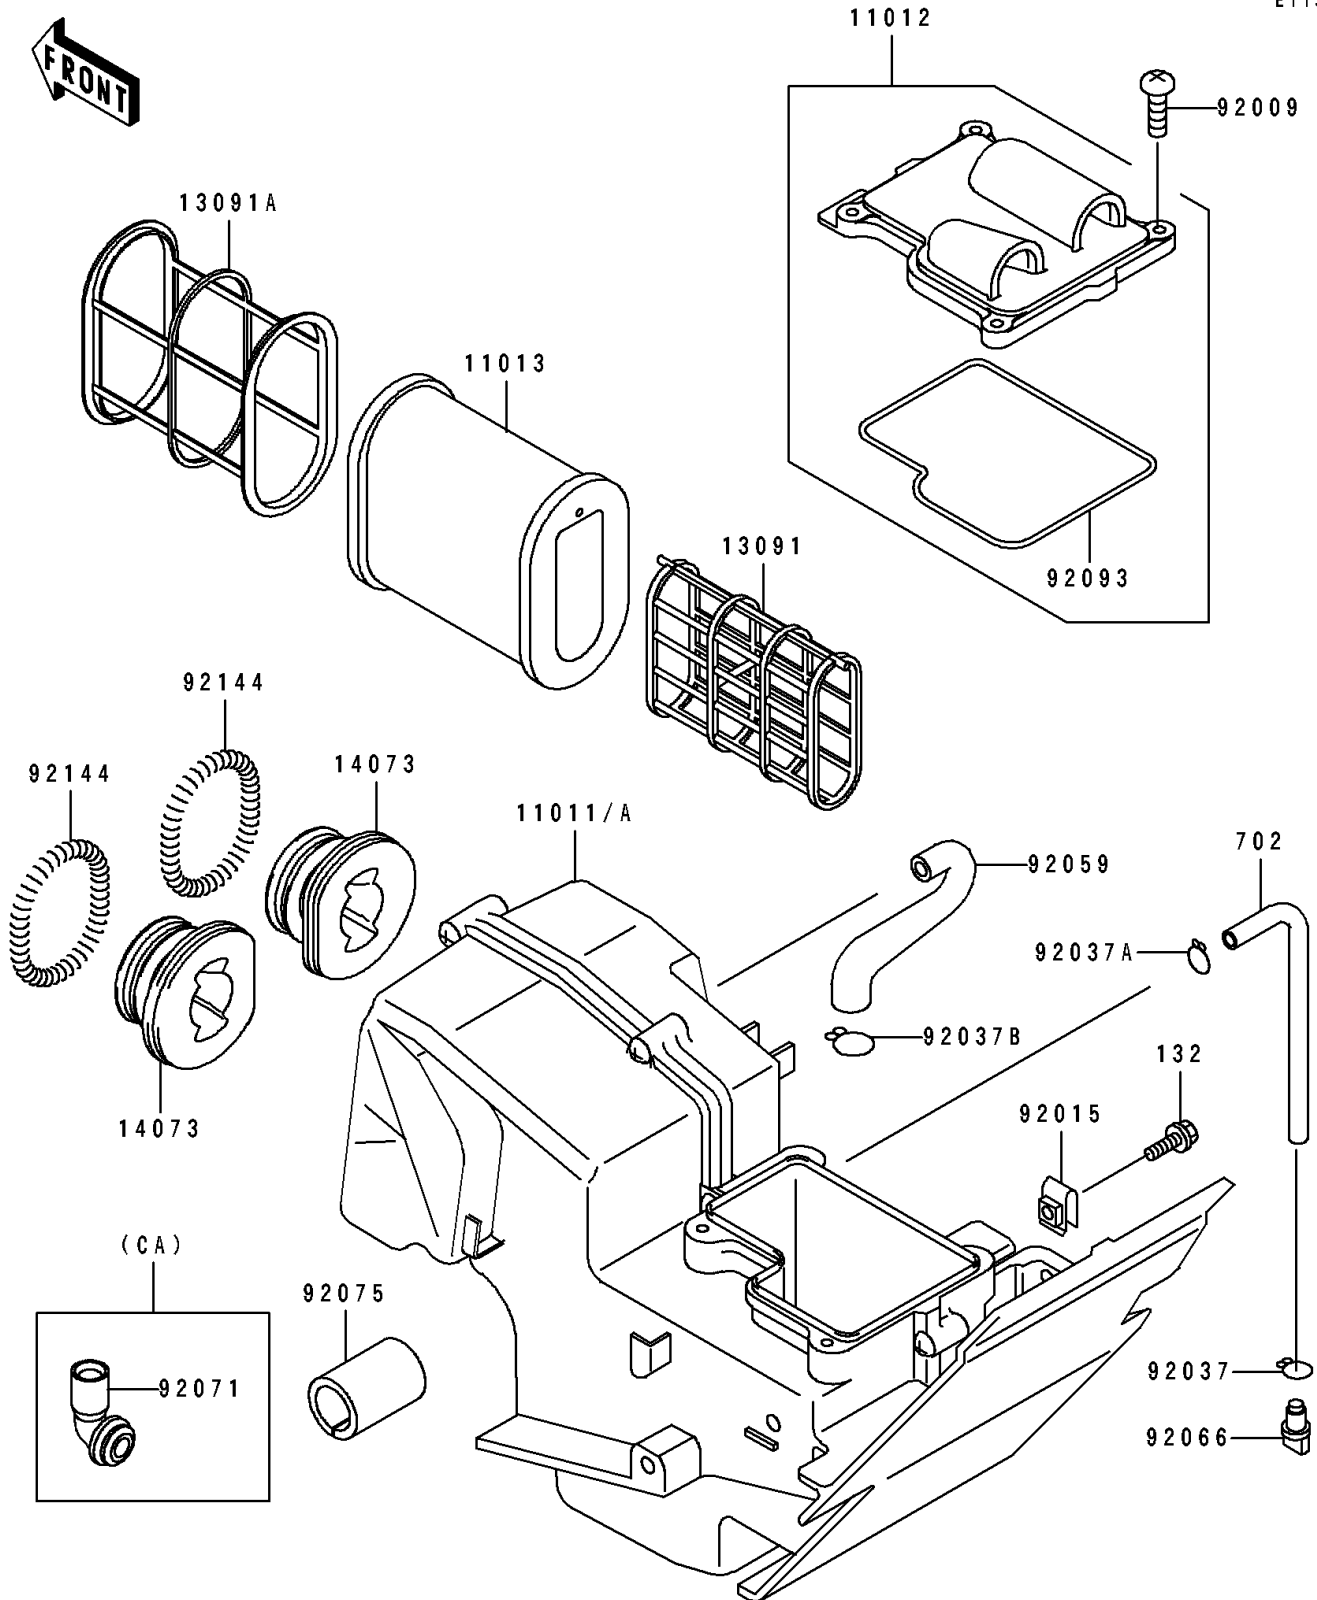

1991 Eliminator 250 PARTS DIAGRAM

Air Cleaner

E1130

1991 Eliminator 250 PARTS LIST

Air Cleaner

ITEM NAME	PART NUMBER	QUANTITY
CASE-AIR FILTER (Ref # 11011)	11011-1263	1
CASE-AIR FILTER (Ref # 11011A)	11011-1274	1
CAP (Ref # 11012)	11012-1597	1
ELEMENT-AIR FILTER (Ref # 11013)	11013-1154	1
HOLDER,ELEMENT (Ref # 13091)	13091-1467	1
HOLDER,ELEMENT (Ref # 13091A)	13091-1468	1
DUCT,AIR FILTER (Ref # 14073)	14073-1307	2
SCREW,TAPPING,5X25 (Ref # 92009)	92009-1339	4
NUT,CLAMP,6MM (Ref # 92015)	92015-1678	1
CLAMP (Ref # 92037)	92037-1712	1
CLAMP,TUBE (Ref # 92037A)	92037-1972	1
CLAMP,TUBE (Ref # 92037B)	92037-213	1
TUBE,BREAHER (Ref # 92059)	92059-1676	1
PLUG,DRAIN (Ref # 92066)	92066-1211	1
GROMMET,AIR FILTER (Ref # 92071)	92071-1114	1
DAMPER,SEAT (Ref # 92075)	92075-1652	1
SEAL (Ref # 92093)	92093-1249	1
SPRING,AIR FILTER DUCT (Ref # 92144)	92144-1771	2
BOLT-FLANGED-SMALL (Ref # 132)	132J0614	1
TUBE-RUBBER (Ref # 702)	702A07200	1